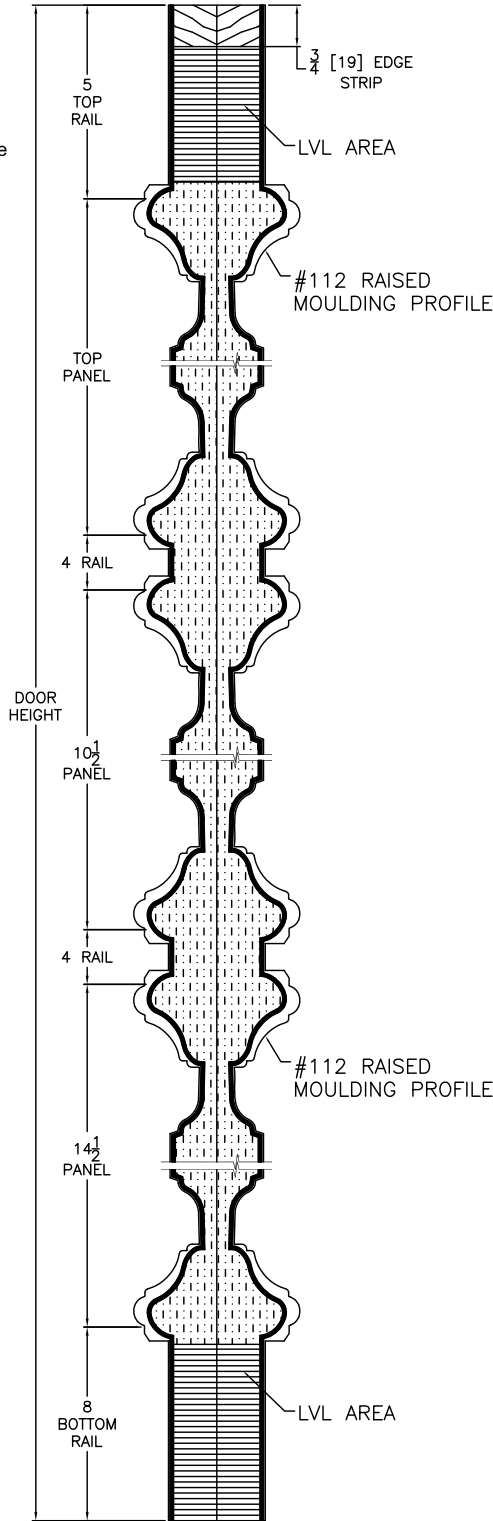

VERTICAL DOOR CROSS SECTION

JELD-WEN. WINDOWS & DOORS

A432 CROSS SECTIONS

Scale: 3" = 1'-0"

ELEVATION NOTES

Door Size = Book Size Before Prefit
Daylight Opening (DLO) = Visible Glass
Values in brackets [ ] are millimeter conversions.

20 Minute Fire Rating: This all-panel door is available as a certified 20 minute fire rated door, designed to meet or exceed local building codes for both residential and light commercial use. Certified sizes for the 20-minute fire rating range up to 3'0" x 8'0".