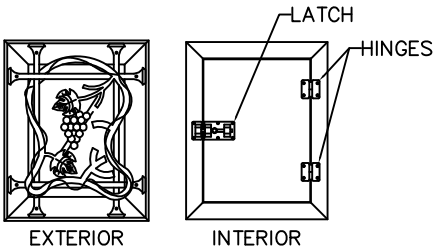

ROUND CLAVOS

Size Options: 1" diameter, 1.75" diameter
Finish Options: Dark Patina, Rust Patina
Material: Composite

DIAMOND CLAVOS

Size Options: 1", 1.75"
Finish Options: Dark Patina, Rust Patina
Material: Composite

RAIL STRAP

Finish Options: Dark Patina, Rust Patina
Material: Composite

CORNER STRAP

Finish Options: Dark Patina, Rust Patina
Material: Composite

RADIUS STRAP

Finish Options: Dark Patina, Rust Patina
Material: Composite
Adjustable for Segment/Radius Shapes

EXTENDED STRAP

Size: 25" x 3 1/4"
Finish Options: Dark Patina, Rust Patina
Material: Composite

COLONIAL DOOR KNOCKER

Base: 2" Wide x 5 5/8" Tall, Handle: 4" Wide
Finish Options: Dark Patina, Rust Patina
Material: Composite

FLEUR de LIS DOOR KNOCKER

Base + Handle: 3 3/4" Wide x 4 7/8" Tall
Finish Options: Dark Patina, Rust Patina
Material: Composite

SPEAKEASY/DOOR LIGHT

Glass Options: Clear IG, Clear SG, Bevel IG, Bevel SG, Glue Chip IG,
Low E IG, Rain IG, Reed IG, Frosted IG, Open for Glass
Handing: Will be Handed to Match the Door unless Otherwise Specified
Frame Size: 12" x 15", Daylight Opening: 8" x 11", Actual Glass Size: 8 7/8" x 11 7/8"

BORDEAUX SPEAKEASY

Hardware Finish Options: Dark Patina, Rust Patina
Material: Composite (Aluminum Hardware)