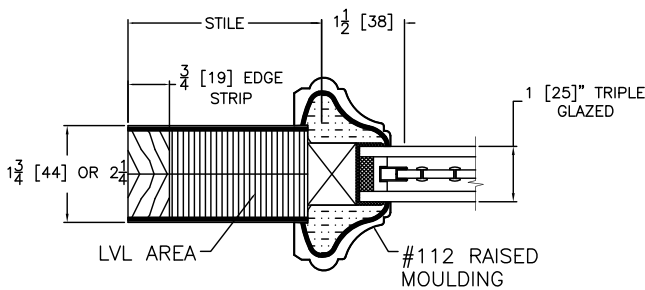

HORIZONTAL GLAZED CROSS SECTION
Triple Glazed