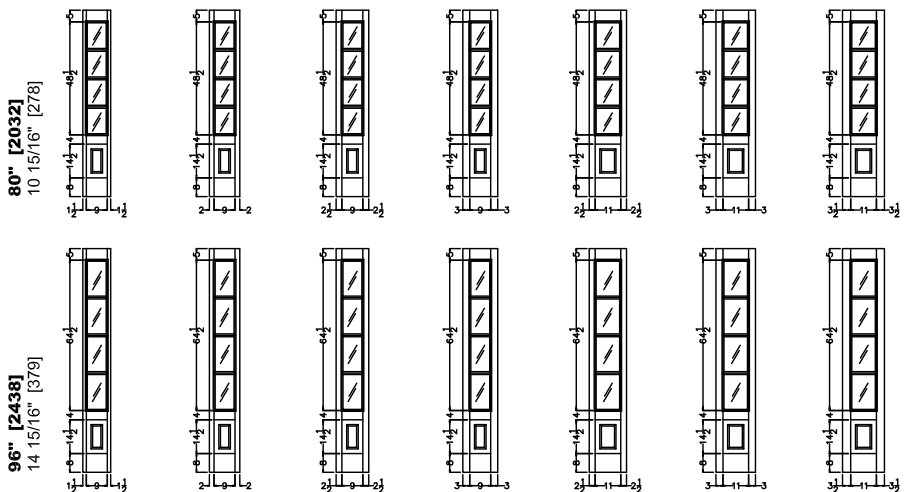

4-LITE SIDELIGHT

Sidelight Size	12" [305]	13" [330]	14" [356]	15" [381]	16" [406]	17" [432]	18" [457]
Daylight Opening	8 1/8" [206]	8 1/8" [206]	8 1/8" [206]	8 1/8" [206]	10 1/8" [257]	10 1/8" [257]	10 1/8" [257]