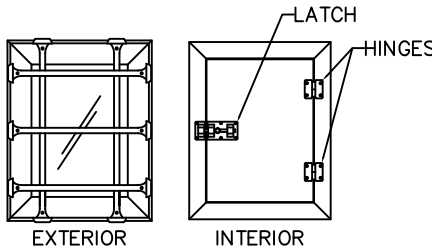

RUSTIC SPEAKEASY

Hardware Finish Options: Dark Patina, Rust Patina
Material: Composite (Aluminum Hardware)