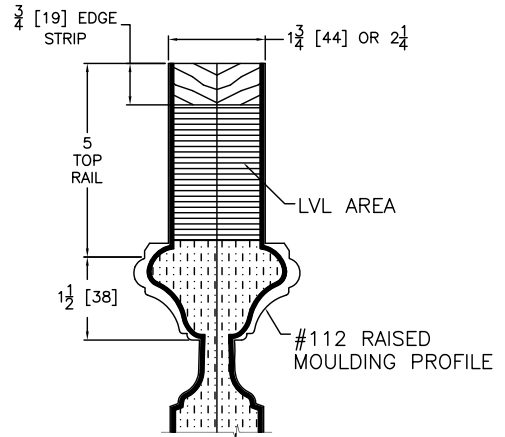

ELEVATION NOTES

Door Size = Book Size Before Prefit
Daylight Opening (DLO) = Visible Glass
Values in brackets [ ] are millimeter conversions.

20 Minute Fire Rating: This all-panel door is available as a certified 20 minute fire rated door, designed to meet or exceed local building codes for both residential and light commercial use. Certified sizes for the 20-minute fire rating range up to 3'0" x 8'0".

VERTICAL PANEL CROSS SECTION