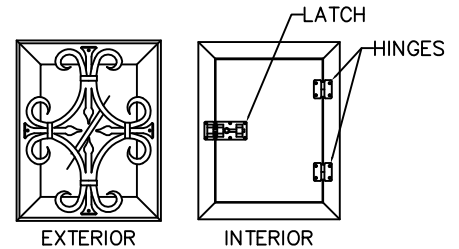

SEVILLE SPEAKEASY

Hardware Finish Options: Dark Patina, Rust Patina
Material: Composite (Aluminum Hardware)