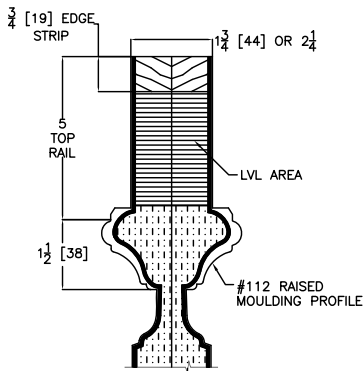

### DOOR CROSS-SECTION

Moulding Profile = 112  
 Panel Profile = Double Hip  
 See A250 Cross Section sheet for more detail.

**Door Size**  
 Daylight Opening

**30" [762]**  
 n/a

**36" [914]**  
 n/a

**42" [1067]**  
 n/a

**80" [2032]**  
 n/a

**96" [2438]**  
 n/a

VERTICAL CROSS SECTION

VERTICAL CROSS SECTION

HORIZONTAL CROSS SECTION