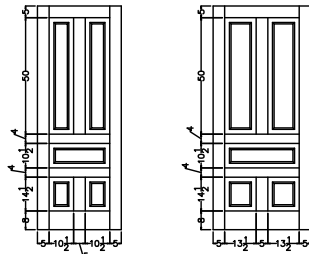

### DOOR CROSS-SECTION

Moulding Profile = 112 / 141 (Sidelight Only)  
Panel Profile = Double Hip  
See A432 Cross Section sheet for more detail.

**Door Size** 36" [914]  
**Daylight Opening** n/a

**Door Size** 42" [1067]  
**Daylight Opening** n/a

### 1-LITE SIDELIGHT

Sidelight Size	12" [305]	13" [330]	14" [356]	15" [381]	16" [406]	17" [432]	18" [457]
Daylight Opening	6" [152]	6" [152]	6" [152]	6" [152]	8" [203]	8" [203]	8" [203]

### 4-LITE SIDELIGHT

Sidelight Size	12" [305]	13" [330]	14" [356]	15" [381]	16" [406]	17" [432]	18" [457]
Daylight Opening	8 1/8" [206]	8 1/8" [206]	8 1/8" [206]	8 1/8" [206]	10 1/8" [257]	10 1/8" [257]	10 1/8" [257]