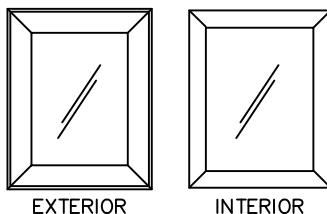

RECTANGLE DOOR LIGHT

Hardware Finish Options: n/a
Material: Composite
Available with All Speakeasy Grilles