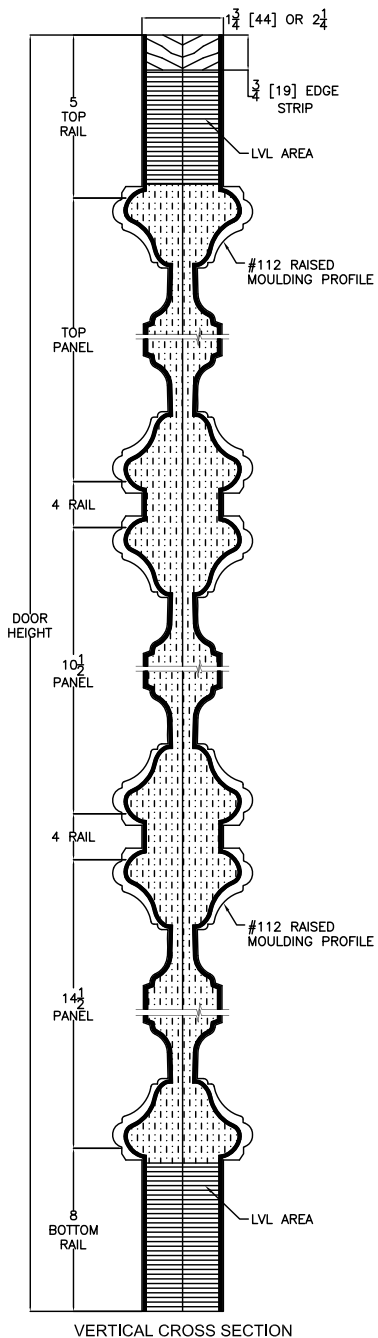

ELEVATION NOTES

Door Size = Book Size Before Prefit
Daylight Opening (DLO) = Visible Glass
Values in brackets [ ] are millimeter conversions.

20 Minute Fire Rating: This all-panel door is available as a certified 20 minute fire rated door, designed to meet or exceed local building codes for both residential and light commercial use. Certified sizes for the 20-minute fire rating range up to 3'0" x 8'0".

DOOR CROSS-SECTION

Moulding Profile = 112 / 141 (Sidelight Only)
Panel Profile = Double Hip
See A432 Cross Section sheet for more detail.