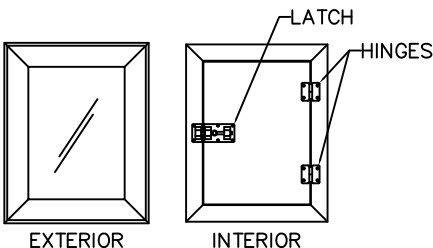

SPEAKEASY (NO GRILLE)

Hardware Finish Options: Dark Patina, Rust Patina
Material: Composite (Aluminum Hardware)