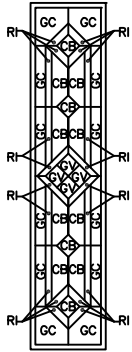

INSULATED GLASS

- Clear Safety
- Clear Beveled
- Glue Chip
- Low-E
- Rain
- Reed
- Frosted

TRIPLE GLAZED

D - J - Q - R - T

"D" GLASS

Door Size
Glass Size

LEGEND
CB-Clear Bevel
GC-Glue Chip
GV-Glue Chip Bevel
RI-Ripple

12"-15"
7 1/8"

80" Door
46 5/8" Glass

96" Door
62 5/8" Glass

16"-18"
9 1/8"