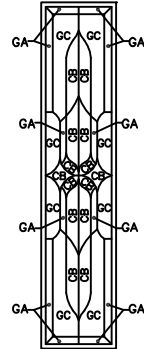

### DOOR CROSS-SECTION

Moulding Profile = 112  
 Panel Profile = Double Hip  
 See A250 Cross Section sheet for more detail.

**Door Size**  
 Daylight Opening

**30" [762]**  
 n/a

**36" [914]**  
 n/a

**42" [1067]**  
 n/a

### 4-LITE SIDELIGHT

Sidelight Size	12" [305]	13" [330]	14" [356]	15" [381]	16" [406]	17" [432]	18" [457]
Daylight Opening	8 1/8" [206]	8 1/8" [206]	8 1/8" [206]	8 1/8" [206]	10 1/8" [257]	10 1/8" [257]	10 1/8" [257]

Door Size  
Glass Size

LEGEND  
CB-Clear Bevel  
GC-Glue Chip  
BQ-Clear Baroque

12"-15"  
7 1/8"

80" Door  
46 5/8" Glass

96" Door  
62 5/8" Glass

16"-18"  
9 1/8"

"T" GLASS

Door Size  
Glass Size

LEGEND  
CB-Clear Bevel  
GC-Glue Chip  
GA-Clear Gotta

12"-15"  
7 1/8"

80" Door  
46 5/8" Glass

96" Door  
62 5/8" Glass

16"-18"  
9 1/8"

**ELEVATION NOTES**

Door Size = Book Size Before Prefit  
 Daylight Opening (DLO) = Visible Glass  
 Values in brackets [ ] are millimeter conversions.