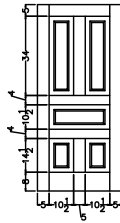

**80" [2032]**  
 n/a

**96" [2438]**  
 n/a

VERTICAL CROSS SECTION

VERTICAL CROSS SECTION

HORIZONTAL CROSS SECTION

### ELEVATION NOTES

Door Size = Book Size Before Prefit  
Daylight Opening (DLO) = Visible Glass  
Values in brackets [ ] are millimeter conversions.

**20 Minute Fire Rating:** This all-panel door is available as a certified 20 minute fire rated door, designed to meet or exceed local building codes for both residential and light commercial use. Certified sizes for the 20-minute fire rating range up to 3'0" x 8'0".

### DOOR CROSS-SECTION

Moulding Profile = 112 / 141 (Sidelight Only)  
Panel Profile = Double Hip  
See A432 Cross Section sheet for more detail.

**Door Size** 36" [914]  
**Daylight Opening** n/a

**Door Size** 42" [1067]  
**Daylight Opening** n/a

### 1-LITE SIDELIGHT

Sidelight Size	12" [305]	13" [330]	14" [356]	15" [381]	16" [406]	17" [432]	18" [457]
Daylight Opening	6" [152]	6" [152]	6" [152]	6" [152]	8" [203]	8" [203]	8" [203]