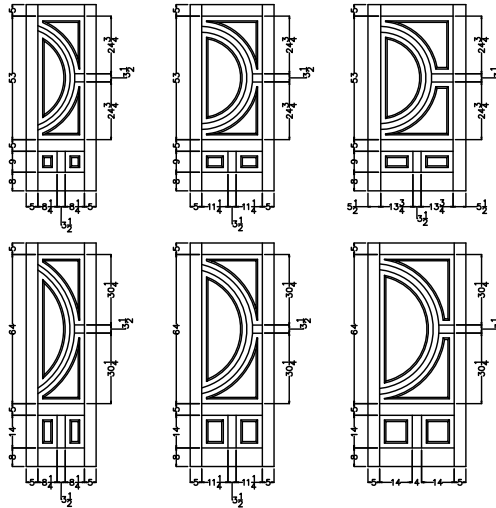

### DOOR CROSS-SECTION

Moulding Profile = 112  
 Panel Profile = Double Hip  
 See A250 Cross Section sheet for more detail.

**Door Size**  
 Daylight Opening

**30" [762]**  
 n/a

**36" [914]**  
 n/a

**42" [1067]**  
 n/a

**80" [2032]**  
 n/a

**96" [2438]**  
 n/a

VERTICAL CROSS SECTION

VERTICAL CROSS SECTION

HORIZONTAL CROSS SECTION

### 4-LITE SIDELIGHT

Sidelight Size	12" [305]	13" [330]	14" [356]	15" [381]	16" [406]	17" [432]	18" [457]
Daylight Opening	8 1/8" [206]	8 1/8" [206]	8 1/8" [206]	8 1/8" [206]	10 1/8" [257]	10 1/8" [257]	10 1/8" [257]