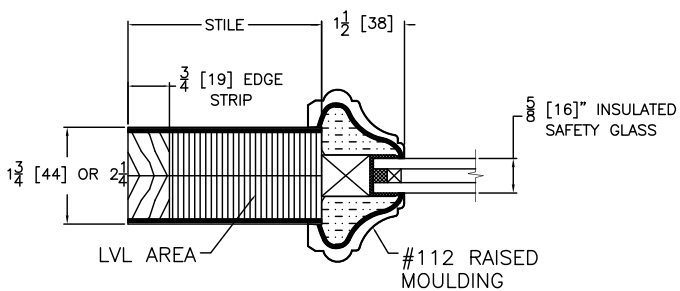

HORIZONTAL GLAZED CROSS SECTION
Insulated Glass