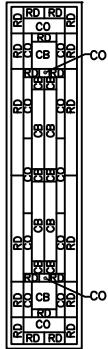

"Q" GLASS

Door Size
Glass Size

LEGEND
CB-Clear Bevel
CO-Cotswald
RD-Reed

12"-15"
7 1/8"

80" Door
46 5/8" Glass

96" Door
62 5/8" Glass

16"-18"
9 1/8"