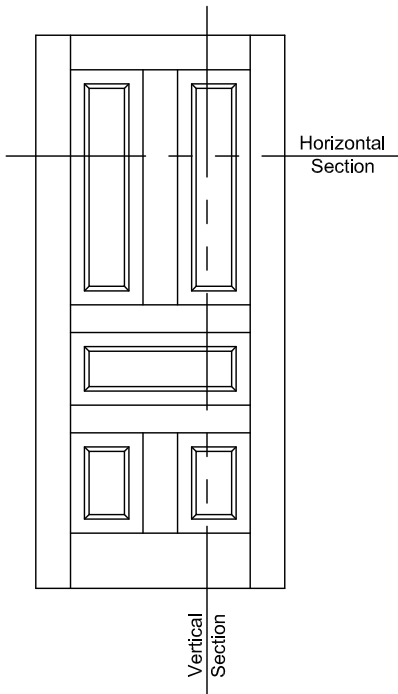

JELD-WEN. WINDOWS & DOORS

A432 CROSS SECTIONS

Scale: 3" = 1'-0"

ELEVATION NOTES

Door Size = Book Size Before Prefit
Daylight Opening (DLO) = Visible Glass
Values in brackets [ ] are millimeter conversions.

20 Minute Fire Rating: This all-panel door is available as a certified 20 minute fire rated door, designed to meet or exceed local building codes for both residential and light commercial use. Certified sizes for the 20-minute fire rating range up to 3'0" x 8'0".

VERTICAL GLAZED CROSS SECTION
1-LITE SIDELIGHT ONLY
Triple Glazed