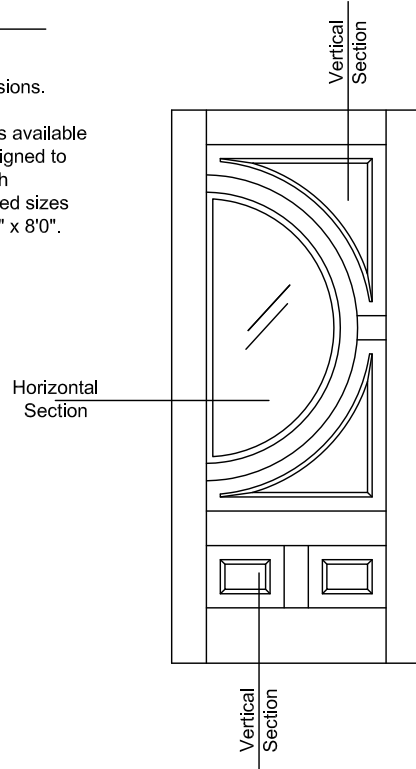

ELEVATION NOTES

Door Size = Book Size Before Prefit
Daylight Opening (DLO) = Visible Glass
Values in brackets [ ] are millimeter conversions.

20 Minute Fire Rating: This all-panel door is available as a certified 20 minute fire rated door, designed to meet or exceed local building codes for both residential and light commercial use. Certified sizes for the 20-minute fire rating range up to 3'0" x 8'0".

VERTICAL PANEL CROSS SECTION