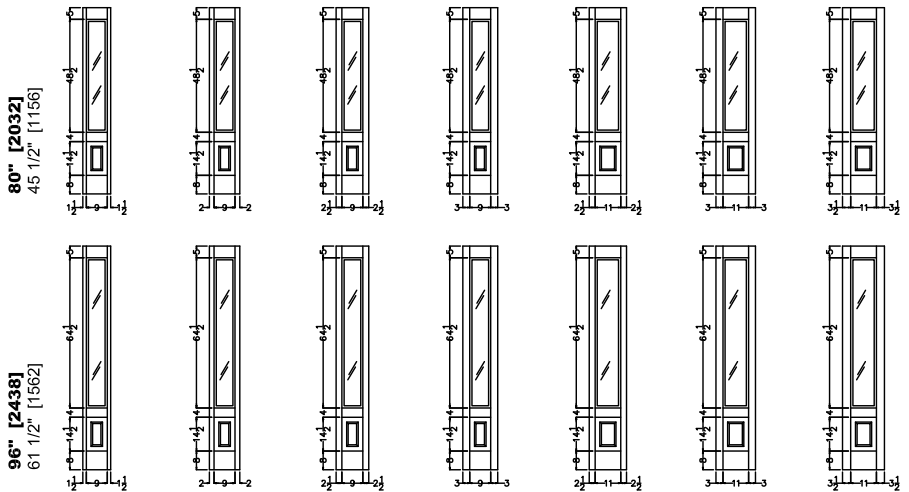

### DOOR CROSS-SECTION

Moulding Profile = 112 / 141 (Sidelight Only)  
Panel Profile = Double Hip  
See A432 Cross Section sheet for more detail.

**Door Size** 36" [914]  
**Daylight Opening** n/a

**Door Size** 42" [1067]  
**Daylight Opening** n/a

### 1-LITE SIDELIGHT

Sidelight Size	12" [305]	13" [330]	14" [356]	15" [381]	16" [406]	17" [432]	18" [457]
Daylight Opening	6" [152]	6" [152]	6" [152]	6" [152]	8" [203]	8" [203]	8" [203]