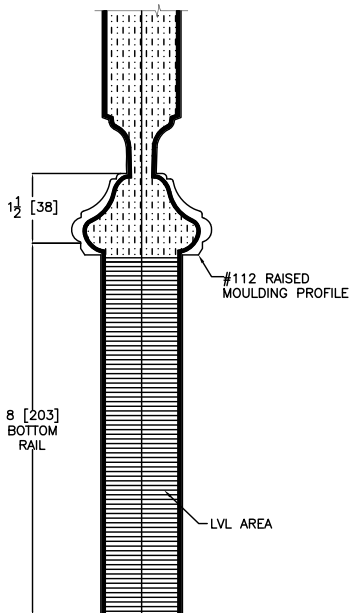

### ELEVATION NOTES

Door Size = Book Size Before Prefit  
 Daylight Opening (DLO) = Visible Glass  
 Values in brackets [ ] are millimeter conversions.

**20 Minute Fire Rating:** This all-panel door is available as a certified 20 minute fire rated door, designed to meet or exceed local building codes for both residential and light commercial use. Certified sizes for the 20-minute fire rating range up to 3'0" x 8'0".

### DOOR CROSS-SECTION

Moulding Profile = 112  
 Panel Profile = Double Hip  
 See A250 Cross Section sheet for more detail.

**Door Size**  
 Daylight Opening

**30" [762]**  
 n/a

**36" [914]**  
 n/a

**42" [1067]**  
 n/a

**80" [2032]**  
 n/a

**96" [2438]**  
 n/a

VERTICAL CROSS SECTION

VERTICAL CROSS SECTION

HORIZONTAL CROSS SECTION

### 4-LITE SIDELIGHT

Sidelight Size	12" [305]	13" [330]	14" [356]	15" [381]	16" [406]	17" [432]	18" [457]
Daylight Opening	8 1/8" [206]	8 1/8" [206]	8 1/8" [206]	8 1/8" [206]	10 1/8" [257]	10 1/8" [257]	10 1/8" [257]