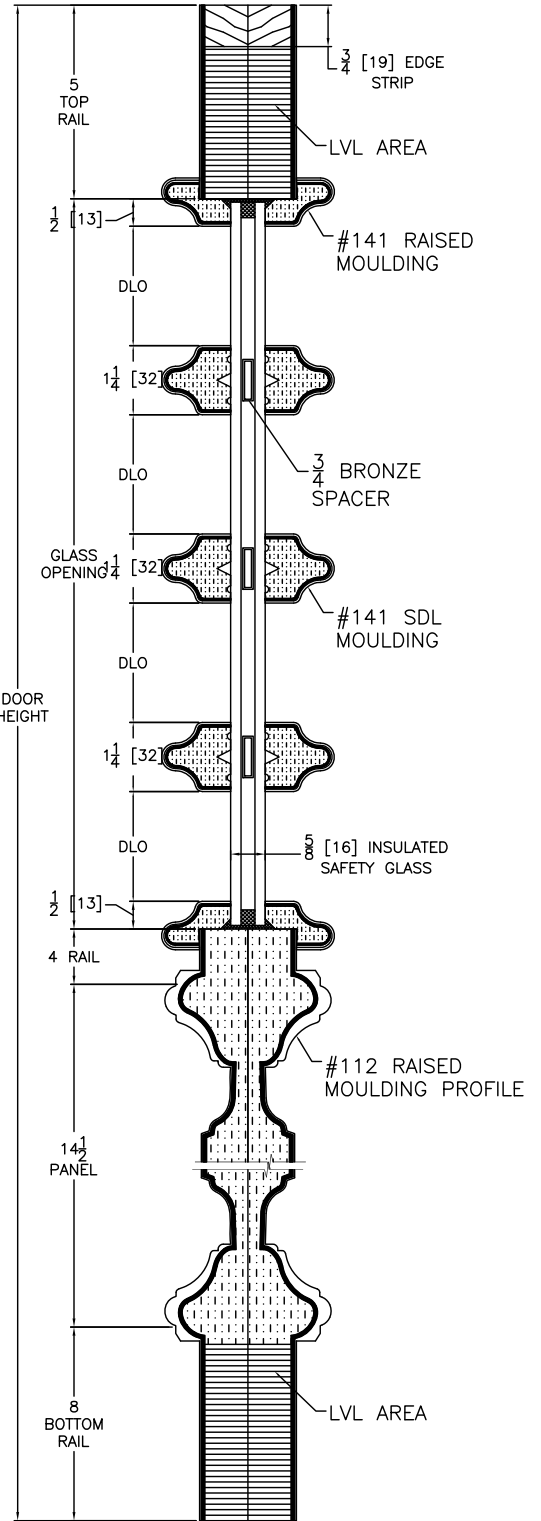

VERTICAL SIDELIGHT CROSS SECTION
4-LITE SIDELIGHT ONLY
Insulated Glass

JELD-WEN. WINDOWS & DOORS

A432 CROSS SECTIONS

Scale: 3" = 1'-0"

ELEVATION NOTES

Door Size = Book Size Before Prefit
Daylight Opening (DLO) = Visible Glass
Values in brackets [ ] are millimeter conversions.

20 Minute Fire Rating: This all-panel door is available as a certified 20 minute fire rated door, designed to meet or exceed local building codes for both residential and light commercial use. Certified sizes for the 20-minute fire rating range up to 3'0" x 8'0".