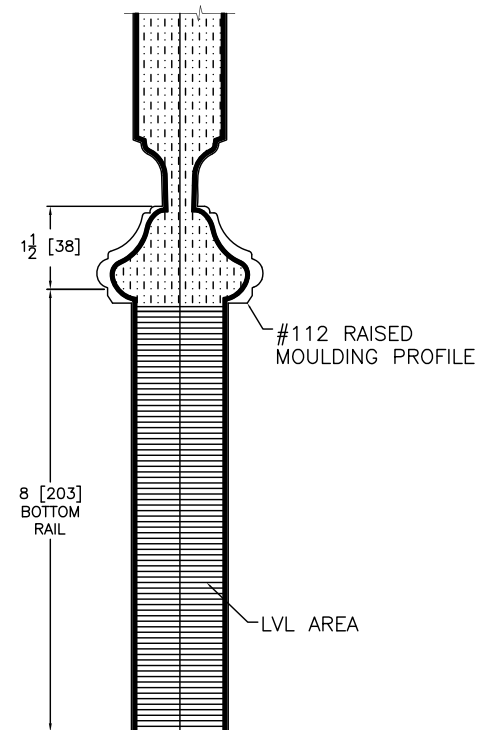

VERTICAL PANEL CROSS SECTION