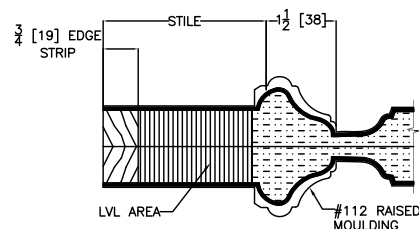

### DOOR CROSS-SECTION

Moulding Profile = 112  
 Panel Profile = Double Hip  
 See A250 Cross Section sheet for more detail.

**Door Size**  
 Daylight Opening

**30" [762]**  
 n/a

**36" [914]**  
 n/a

**42" [1067]**  
 n/a

**80" [2032]**  
 n/a

**96" [2438]**  
 n/a

VERTICAL CROSS SECTION

VERTICAL CROSS SECTION

HORIZONTAL CROSS SECTION

### ELEVATION NOTES

Door Size = Book Size Before Prefit  
Daylight Opening (DLO) = Visible Glass  
Values in brackets [ ] are millimeter conversions.

**20 Minute Fire Rating:** This all-panel door is available as a certified 20 minute fire rated door, designed to meet or exceed local building codes for both residential and light commercial use. Certified sizes for the 20-minute fire rating range up to 3'0" x 8'0".