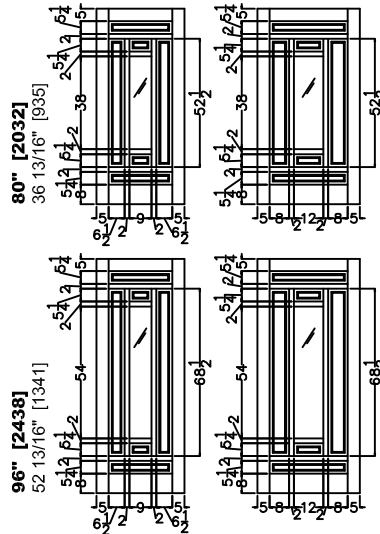

Sidelight Size
Daylight Opening

12" [305]
6 1/16" [154]

13" [330]
6 1/16" [154]

14" [356]
6 1/16" [154]

15" [381]
8 1/16" [205]

16" [406]
8 1/16" [205]

17" [432]
8 1/16" [205]

18" [457]
8 1/16" [205]

HORIZONTAL CROSS SECTION

ELEVATION NOTES

Door Size = Book Size Before Prefit
Daylight Opening (DLO) = Visible Glass

Values in brackets [] are millimeter conversions.
See A302 Glass Detail Sheet for glass options.

DOOR CROSS-SECTION

Moulding Profile = 141
Panel Profile = 45 Degree
See A302 Cross Section sheet for more detail.

VERTICAL CROSS SECTION

Door Size	36" [914]	42" [1067]
Daylight Opening	7 13/16" [198]	10 13/16" [275]

Sidelight Size	12" [305]	13" [330]	14" [356]	15" [381]	16" [406]	17" [432]	18" [457]
Daylight Opening	5 13/16" [148]	5 13/16" [148]	5 13/16" [148]	7 13/16" [198]	7 13/16" [198]	10 13/16" [275]	10 13/16" [275]