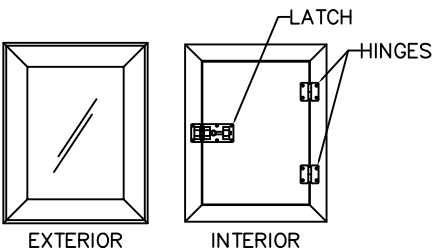

SPEAKEASY (NO GRILLE)

Hardware Finish Options: Dark Patina, Rust Patina
Material: Composite (Aluminum Hardware)