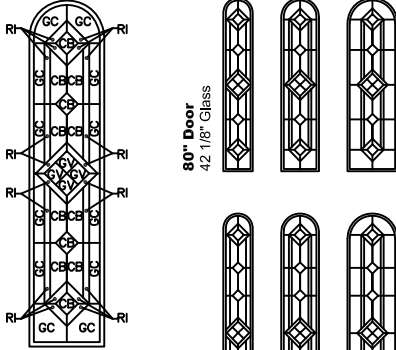

Sidelight Size
Daylight Opening

12" [305]
6 1/16" [154]

13" [330]
6 1/16" [154]

14" [356]
6 1/16" [154]

15" [381]
8 1/16" [205]

16" [406]
8 1/16" [205]

17" [432]
8 1/16" [205]

18" [457]
8 1/16" [205]

Sidelight Size	12" [305]	13" [330]	14" [356]	15" [381]	16" [406]	17" [432]	18" [457]
Daylight Opening	5 13/16" [148]	5 13/16" [148]	5 13/16" [148]	7 13/16" [198]	7 13/16" [198]	10 13/16" [275]	10 13/16" [275]

SPEAKEASY/DOOR LIGHT

Glass Options: Clear IG, Clear SG, Bevel IG, Bevel SG, Glue Chip IG,
Low E IG, Rain IG, Reed IG, Frosted IG, Open for Glass
Handing: Will be Handed to Match the Door unless Otherwise Specified
Frame Size: 12" x 15", Daylight Opening: 8" x 11", Actual Glass Size: 8 7/8" x 11 7/8"

"D" GLASS

Door Size
Glass Size

30" 36" 42"
7 1/8" 9 1/8" 12 1/8"

LEGEND
CB-Clear Bevel
GC-Glue Chip
GV-Glue Chip Bevel
RI-Ripple

"J" GLASS

Door Size
Glass Size

30" 36" 42"
7 1/8" 9 1/8" 12 1/8"

LEGEND
CB-Clear Bevel
GC-Glue Chip
J-Jewel