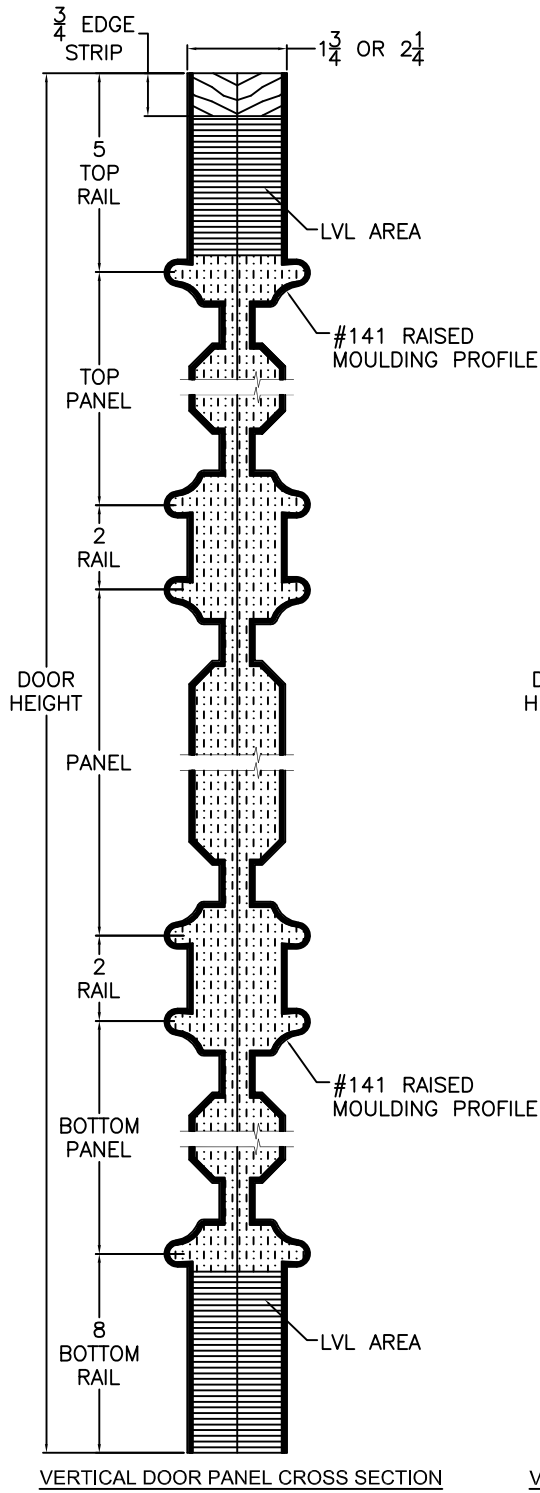


TABLE OF CONTENTS

ADDITIONAL VIEW

Elevations: 1/8" Scale

A225

A302

A465

A1209

Decorative Hardware

Moulding Profile = 141
Panel Profile = 45 Degree
See A225 Cross Section sheet for more detail.

VERTICAL CROSS SECTION

Door Size
Daylight Opening

30" [762]
6 1/16" [154]

36" [914]
8 1/16" [205]

42" [1067]
11 1/16" [281]

Sidelight Size
Daylight Opening

12" [305]
6 1/16" [154]

13" [330]
6 1/16" [154]

14" [356]
6 1/16" [154]

15" [381]
8 1/16" [205]

16" [406]
8 1/16" [205]

17" [432]
8 1/16" [205]

18" [457]
8 1/16" [205]

"T" GLASS

Door Size	12"-14"	15"-18"	36"
Glass Size	7 1/8"	9 1/8"	7 1/8"

A225 CROSS SECTIONS

Scale: 3" = 1'-0"

A302 CROSS SECTIONS

Scale: 3" = 1'-0"

VERTICAL DOOR/SL CROSS SECTION
Triple Glazed

VERTICAL DOOR PANEL CROSS SECTION