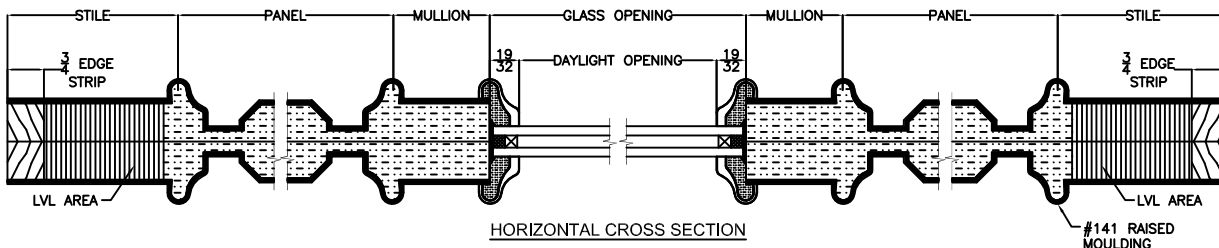

HORIZONTAL CROSS SECTION

ELEVATION NOTES

Door Size = Book Size Before Prefit
Daylight Opening (DLO) = Visible Glass

Values in brackets [] are millimeter conversions.
See A302 Glass Detail Sheet for glass options.

DOOR CROSS-SECTION

Moulding Profile = 141
Panel Profile = 45 Degree
See A302 Cross Section sheet for more detail.

VERTICAL CROSS SECTION

Door Size	36" [914]	42" [1067]
Daylight Opening	7 13/16" [198]	10 13/16" [275]

Sidelight Size	12" [305]	13" [330]	14" [356]	15" [381]	16" [406]	17" [432]	18" [457]
Daylight Opening	5 13/16" [148]	5 13/16" [148]	5 13/16" [148]	7 13/16" [198]	7 13/16" [198]	10 13/16" [275]	10 13/16" [275]

HORIZONTAL CROSS SECTION

ELEVATION NOTES

Door Size = Book Size Before Prefit
Daylight Opening (DLO) = Visible Glass

Values in brackets [] are millimeter conversions.
See A465 Glass Detail Sheet for glass options.