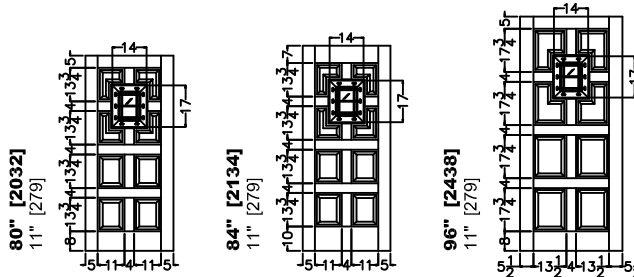

SPEAKEASY - RUSTIC GRILLE

Door Size
Daylight Opening

36" [914]
8" [203]

36" [914]
8" [203]

42" [1067]
8" [203]