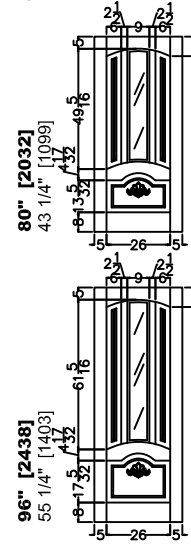

GLAZED - WITH CARVING

Door Size 36" [914]
Daylight Opening 6" [152]