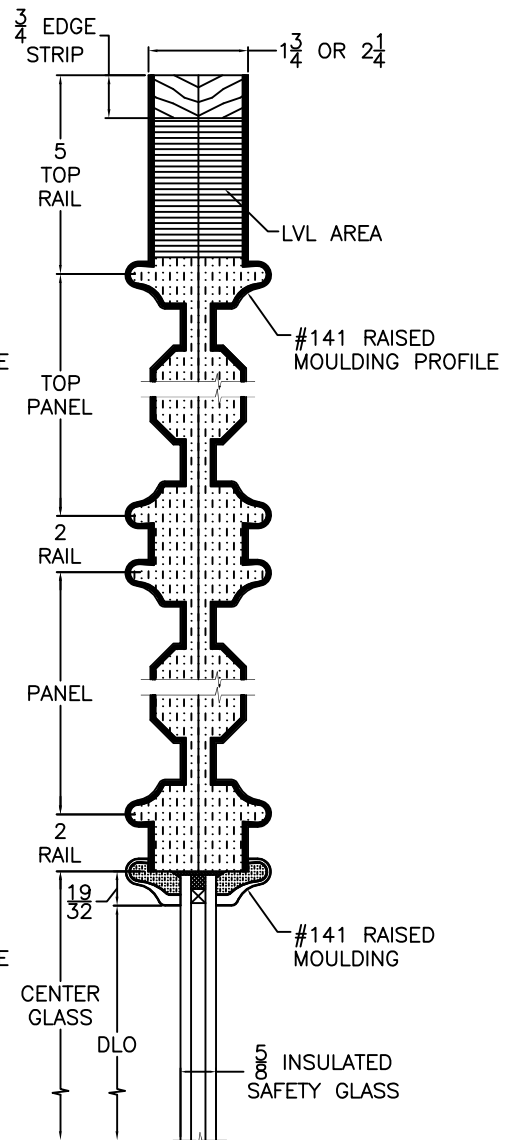

"T" GLASS

Door Size	12"-14"	15"-18"	36"
Glass Size	7 1/8"	9 1/8"	7 1/8"

A225 CROSS SECTIONS

Scale: 3" = 1'-0"

A302 CROSS SECTIONS

Scale: 3" = 1'-0"

VERTICAL DOOR/SL CROSS SECTION
Triple Glazed

VERTICAL DOOR PANEL CROSS SECTION

VERTICAL DOOR/SL GLAZED CROSS SECTION
Insulated Glass

HORIZONTAL DOOR CROSS SECTION
Insulated Glass

A465 CROSS SECTIONS

Scale: 3" = 1'-0"

A1209 CROSS SECTIONS

Scale: 3" = 1'-0"