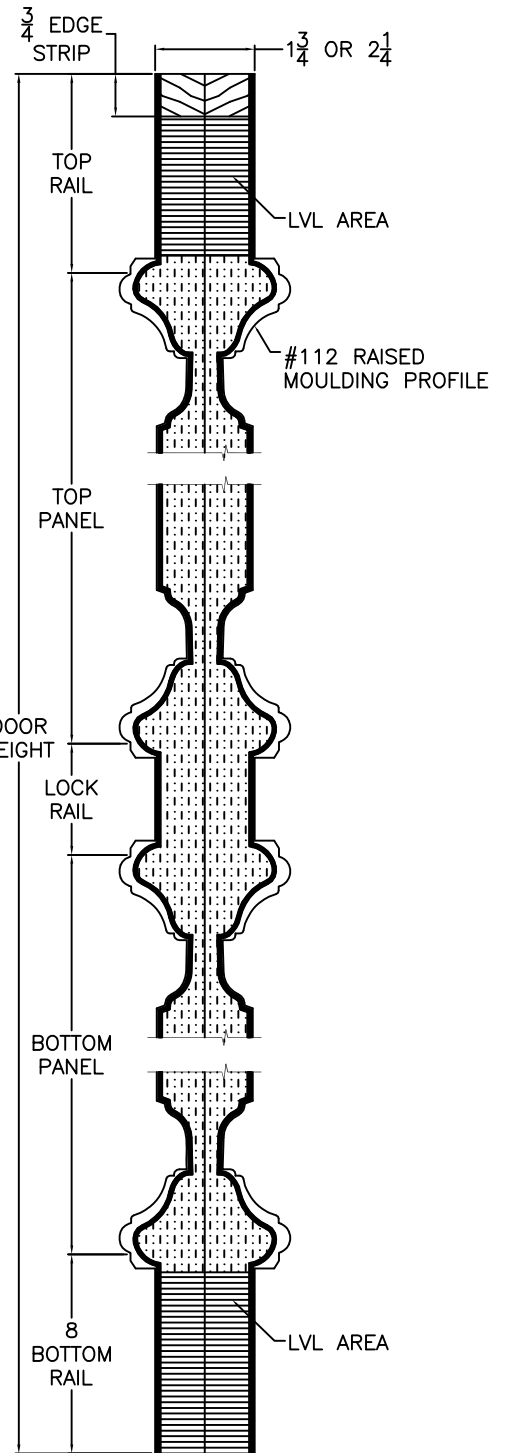

A465 CROSS SECTIONS

Scale: 3" = 1'-0"