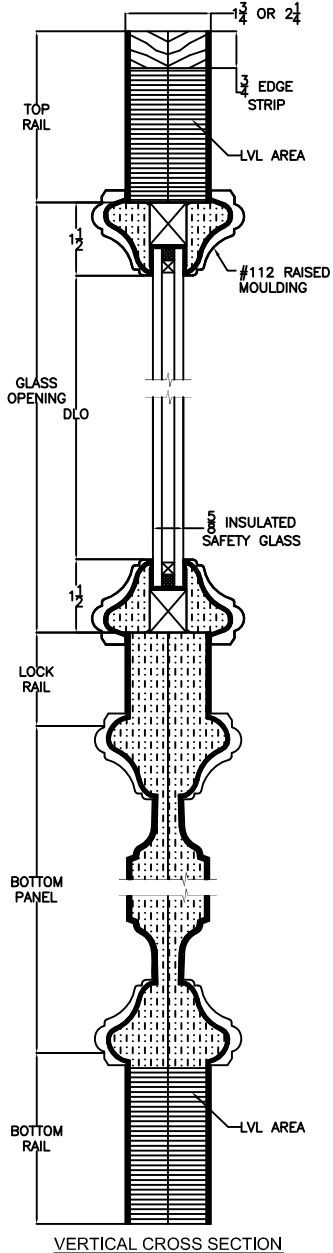

ELEVATION NOTES

Door Size = Book Size Before Prefit
Daylight Opening (DLO) = Visible Glass

Values in brackets [ ] are millimeter conversions.
See A465 Glass Detail Sheet for glass options.

DOOR CROSS-SECTION

Moulding Profile = 112
Panel Profile = Double Hip
See A465 Cross Section sheet for more detail.

VERTICAL CROSS SECTION