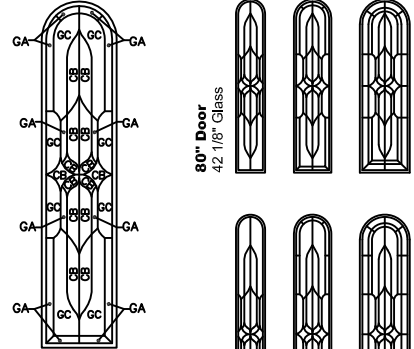

"D" GLASS

Door Size
Glass Size

30" 36" 42"
7 1/8" 9 1/8" 12 1/8"

LEGEND
CB-Clear Bevel
GC-Glue Chip
GV-Glue Chip Bevel
RI-Ripple

"J" GLASS

Door Size
Glass Size

30" 36" 42"
7 1/8" 9 1/8" 12 1/8"

LEGEND
CB-Clear Bevel
GC-Glue Chip
J-Jewel

"Q" GLASS

Door Size
Glass Size

30" 36" 42"
7 1/8" 9 1/8" 12 1/8"

LEGEND
CB-Clear Bevel
CO-Cotswald
RD-Reed

"R" GLASS

Door Size
Glass Size

30" 36" 42"
7 1/8" 9 1/8" 12 1/8"

LEGEND
CB-Clear Bevel
GC-Glue Chip
BQ-Clear Baroque

"T" GLASS

Door Size
Glass Size

30" 36" 42"
7 1/8" 9 1/8" 12 1/8"

LEGEND
CB-Clear Bevel
GC-Glue Chip
GA-Clear Gotta

INSULATED GLASS

Clear Safety
Clear Beveled
Glue Chip
Low-E
Rain
Reed
Frosted

TRIPLE GLAZED

D - J - Q - R - T

"T" GLASS

Door Size	12"-14"	15"-18"	36"
Glass Size	7 1/8"	9 1/8"	7 1/8"

A225 CROSS SECTIONS

Scale: 3" = 1'-0"

A302 CROSS SECTIONS

Scale: 3" = 1'-0"

VERTICAL DOOR/SL CROSS SECTION
Triple Glazed

VERTICAL DOOR PANEL CROSS SECTION