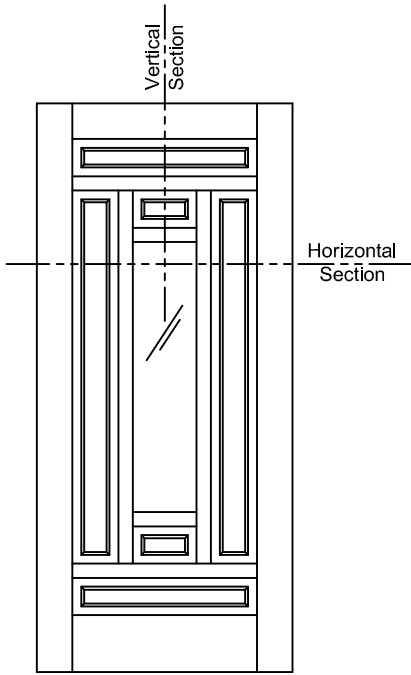

A465

A1209

ELEVATION NOTES

Door Size = Book Size Before Prefit
Daylight Opening (DLO) = Visible Glass

Values in brackets [] are millimeter conversions.
See A225 Glass Detail Sheet for glass options.

DOOR CROSS-SECTION

HORIZONTAL CROSS SECTION

ELEVATION NOTES

Door Size = Book Size Before Prefit
Daylight Opening (DLO) = Visible Glass

Values in brackets [] are millimeter conversions.
See A302 Glass Detail Sheet for glass options.

"T" GLASS

Door Size	12"-14"	15"-18"	36"
Glass Size	7 1/8"	9 1/8"	7 1/8"

A225 CROSS SECTIONS

Scale: 3" = 1'-0"

A302 CROSS SECTIONS

Scale: 3" = 1'-0"

VERTICAL DOOR/SL CROSS SECTION
Triple Glazed

VERTICAL DOOR PANEL CROSS SECTION

VERTICAL DOOR/SL GLAZED CROSS SECTION
Insulated Glass

HORIZONTAL DOOR CROSS SECTION
Insulated Glass

A465 CROSS SECTIONS

Scale: 3" = 1'-0"

A1209 CROSS SECTIONS

Scale: 3" = 1'-0"