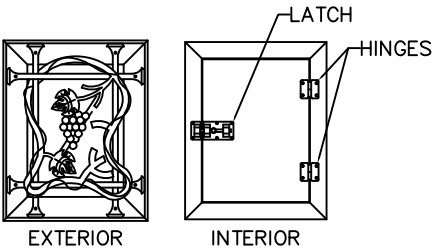

SPEAKEASY/DOOR LIGHT

Glass Options: Clear IG, Clear SG, Bevel IG, Bevel SG, Glue Chip IG,
Low E IG, Rain IG, Reed IG, Frosted IG, Open for Glass
Handing: Will be Handed to Match the Door unless Otherwise Specified
Frame Size: 12" x 15", Daylight Opening: 8" x 11", Actual Glass Size: 8 7/8" x 11 7/8"