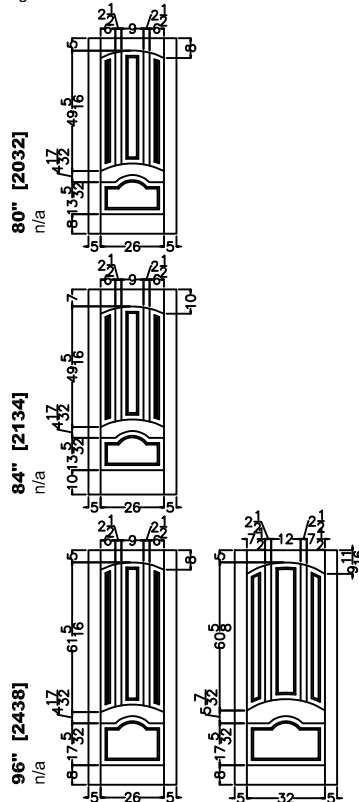

PANEL - NO CARVING

Door Size 36" [914] 42" [1067]
Daylight Opening n/a n/a