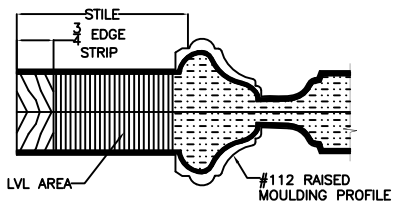

DOOR CROSS-SECTION

Moulding Profile = 141
Panel Profile = 45 Degree
See A302 Cross Section sheet for more detail.

VERTICAL CROSS SECTION

Door Size	36" [914]	42" [1067]
Daylight Opening	7 13/16" [198]	10 13/16" [275]

Sidelight Size	12" [305]	13" [330]	14" [356]	15" [381]	16" [406]	17" [432]	18" [457]
Daylight Opening	5 13/16" [148]	5 13/16" [148]	5 13/16" [148]	7 13/16" [198]	7 13/16" [198]	10 13/16" [275]	10 13/16" [275]

HORIZONTAL CROSS SECTION

ELEVATION NOTES

Door Size = Book Size Before Prefit
Daylight Opening (DLO) = Visible Glass

Values in brackets [] are millimeter conversions.
See A465 Glass Detail Sheet for glass options.

DOOR CROSS-SECTION

Moulding Profile = 112
Panel Profile = Double Hip
See A465 Cross Section sheet for more detail.

VERTICAL CROSS SECTION

HORIZONTAL CROSS SECTION

GLAZED - NO CARVING

Door Size 36" [914]
Daylight Opening 6" [152]