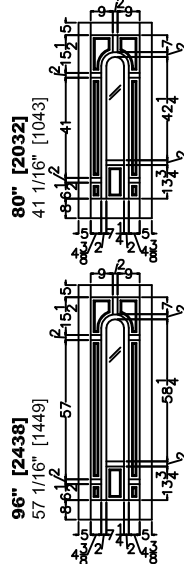

A465

A1209

ELEVATION NOTES

Door Size = Book Size Before Prefit
Daylight Opening (DLO) = Visible Glass

Values in brackets [] are millimeter conversions.
See A225 Glass Detail Sheet for glass options.

DOOR CROSS-SECTION

Moulding Profile = 141
Panel Profile = 45 Degree
See A225 Cross Section sheet for more detail.

VERTICAL CROSS SECTION

Door Size
Daylight Opening

30" [762]
6 1/16" [154]

36" [914]
8 1/16" [205]

42" [1067]
11 1/16" [281]

Sidelight Size
Daylight Opening

12" [305]
6 1/16" [154]

13" [330]
6 1/16" [154]

14" [356]
6 1/16" [154]

15" [381]
8 1/16" [205]

16" [406]
8 1/16" [205]

17" [432]
8 1/16" [205]

18" [457]
8 1/16" [205]

Sidelight Size	12" [305]	13" [330]	14" [356]	15" [381]	16" [406]	17" [432]	18" [457]
Daylight Opening	5 13/16" [148]	5 13/16" [148]	5 13/16" [148]	7 13/16" [198]	7 13/16" [198]	10 13/16" [275]	10 13/16" [275]