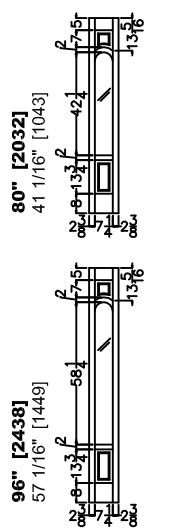

Moulding Profile = 141
Panel Profile = 45 Degree
See A225 Cross Section sheet for more detail.

VERTICAL CROSS SECTION

Door Size
Daylight Opening

30" [762]
6 1/16" [154]

36" [914]
8 1/16" [205]

42" [1067]
11 1/16" [281]

Sidelight Size
Daylight Opening

12" [305]
6 1/16" [154]

13" [330]
6 1/16" [154]

14" [356]
6 1/16" [154]

15" [381]
8 1/16" [205]

16" [406]
8 1/16" [205]

17" [432]
8 1/16" [205]

18" [457]
8 1/16" [205]

HORIZONTAL CROSS SECTION

ELEVATION NOTES

Door Size = Book Size Before Prefit
Daylight Opening (DLO) = Visible Glass

Values in brackets [] are millimeter conversions.
See A302 Glass Detail Sheet for glass options.

Sidelight Size	12" [305]	13" [330]	14" [356]	15" [381]	16" [406]	17" [432]	18" [457]
Daylight Opening	5 13/16" [148]	5 13/16" [148]	5 13/16" [148]	7 13/16" [198]	7 13/16" [198]	10 13/16" [275]	10 13/16" [275]