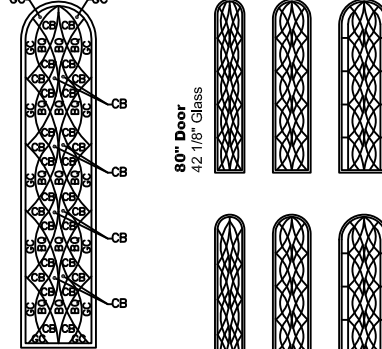

"D" GLASS

Door Size
Glass Size

30" 36" 42"
7 1/8" 9 1/8" 12 1/8"

LEGEND
CB-Clear Bevel
GC-Glue Chip
GV-Glue Chip Bevel
RI-Ripple

"J" GLASS

Door Size
Glass Size

30" 36" 42"
7 1/8" 9 1/8" 12 1/8"

LEGEND
CB-Clear Bevel
GC-Glue Chip
J-Jewel

"Q" GLASS

Door Size
Glass Size

30" 36" 42"
7 1/8" 9 1/8" 12 1/8"

LEGEND
CB-Clear Bevel
CO-Cotswald
RD-Reed

"R" GLASS

Door Size
Glass Size

30" 36" 42"
7 1/8" 9 1/8" 12 1/8"

LEGEND
CB-Clear Bevel
GC-Glue Chip
BQ-Clear Baroque

"T" GLASS

Door Size
Glass Size

30" 36" 42"
7 1/8" 9 1/8" 12 1/8"

LEGEND
CB-Clear Bevel
GC-Glue Chip
GA-Clear Gotta

INSULATED GLASS

Clear Safety
Clear Beveled
Glue Chip
Low-E
Rain
Reed
Frosted

TRIPLE GLAZED

D - J - Q - R - T

"T" GLASS

Door Size	12"-14"	15"-18"	36"
Glass Size	7 1/8"	9 1/8"	7 1/8"

A225 CROSS SECTIONS

Scale: 3" = 1'-0"

A302 CROSS SECTIONS

Scale: 3" = 1'-0"

VERTICAL DOOR/SL CROSS SECTION
Triple Glazed

VERTICAL DOOR PANEL CROSS SECTION