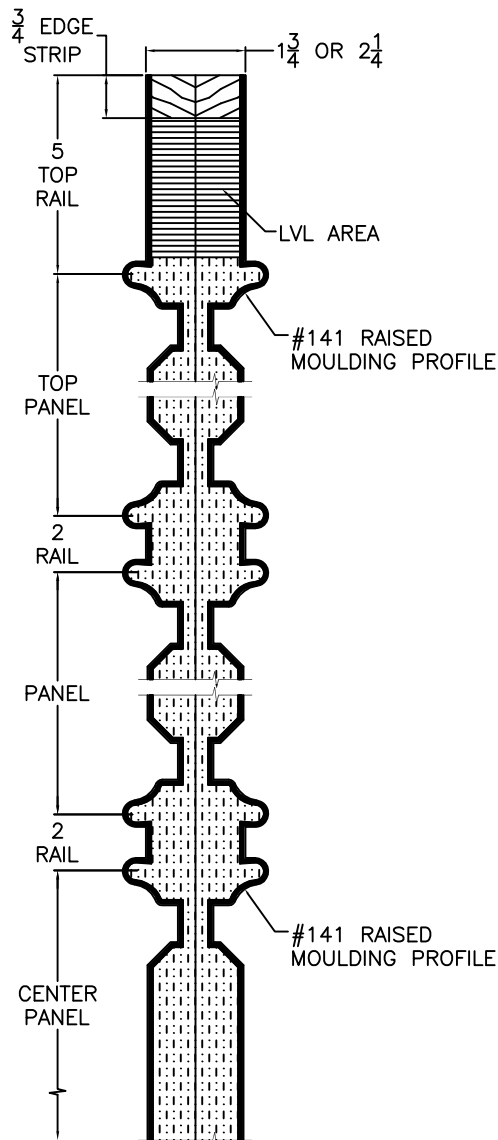

Moulding Profile = 141
Panel Profile = 45 Degree
See A225 Cross Section sheet for more detail.

VERTICAL CROSS SECTION

Door Size
Daylight Opening

30" [762]
6 1/16" [154]

36" [914]
8 1/16" [205]

42" [1067]
11 1/16" [281]

Sidelight Size
Daylight Opening

12" [305]
6 1/16" [154]

13" [330]
6 1/16" [154]

14" [356]
6 1/16" [154]

15" [381]
8 1/16" [205]

16" [406]
8 1/16" [205]

17" [432]
8 1/16" [205]

18" [457]
8 1/16" [205]

HORIZONTAL CROSS SECTION

ELEVATION NOTES

Door Size = Book Size Before Prefit
Daylight Opening (DLO) = Visible Glass

Values in brackets [] are millimeter conversions.
See A302 Glass Detail Sheet for glass options.

"T" GLASS

Door Size	12"-14"	15"-18"	36"
Glass Size	7 1/8"	9 1/8"	7 1/8"

A225 CROSS SECTIONS

Scale: 3" = 1'-0"

A302 CROSS SECTIONS

Scale: 3" = 1'-0"

VERTICAL DOOR/SL CROSS SECTION
Triple Glazed

VERTICAL DOOR PANEL CROSS SECTION