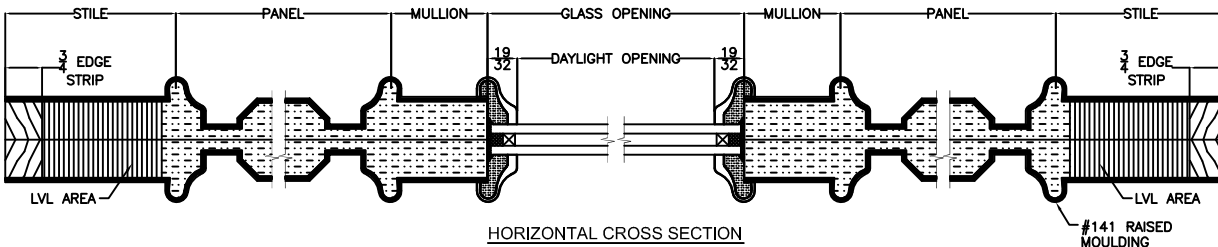

Moulding Profile = 141
Panel Profile = 45 Degree
See A225 Cross Section sheet for more detail.

VERTICAL CROSS SECTION

Door Size
Daylight Opening

30" [762]
6 1/16" [154]

36" [914]
8 1/16" [205]

42" [1067]
11 1/16" [281]

Sidelight Size
Daylight Opening

12" [305]
6 1/16" [154]

13" [330]
6 1/16" [154]

14" [356]
6 1/16" [154]

15" [381]
8 1/16" [205]

16" [406]
8 1/16" [205]

17" [432]
8 1/16" [205]

18" [457]
8 1/16" [205]

HORIZONTAL CROSS SECTION

ELEVATION NOTES

Door Size = Book Size Before Prefit
Daylight Opening (DLO) = Visible Glass

Values in brackets [] are millimeter conversions.
See A302 Glass Detail Sheet for glass options.

DOOR CROSS-SECTION

Moulding Profile = 141
Panel Profile = 45 Degree
See A302 Cross Section sheet for more detail.

VERTICAL CROSS SECTION

Door Size	36" [914]	42" [1067]
Daylight Opening	7 13/16" [198]	10 13/16" [275]