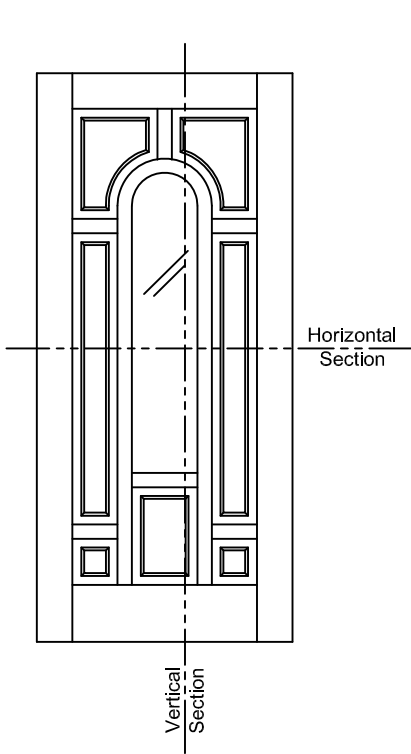

Sidelight Size
Daylight Opening

12" [305]
6 1/16" [154]

13" [330]
6 1/16" [154]

14" [356]
6 1/16" [154]

15" [381]
8 1/16" [205]

16" [406]
8 1/16" [205]

17" [432]
8 1/16" [205]

18" [457]
8 1/16" [205]

HORIZONTAL CROSS SECTION

ELEVATION NOTES

Door Size = Book Size Before Prefit
Daylight Opening (DLO) = Visible Glass

Values in brackets [] are millimeter conversions.
See A302 Glass Detail Sheet for glass options.

Sidelight Size	12" [305]	13" [330]	14" [356]	15" [381]	16" [406]	17" [432]	18" [457]
Daylight Opening	5 13/16" [148]	5 13/16" [148]	5 13/16" [148]	7 13/16" [198]	7 13/16" [198]	10 13/16" [275]	10 13/16" [275]

"T" GLASS

Door Size	12"-14"	15"-18"	36"
Glass Size	7 1/8"	9 1/8"	7 1/8"

A225 CROSS SECTIONS

Scale: 3" = 1'-0"

A302 CROSS SECTIONS

Scale: 3" = 1'-0"

VERTICAL DOOR/SL CROSS SECTION
Triple Glazed

VERTICAL DOOR PANEL CROSS SECTION