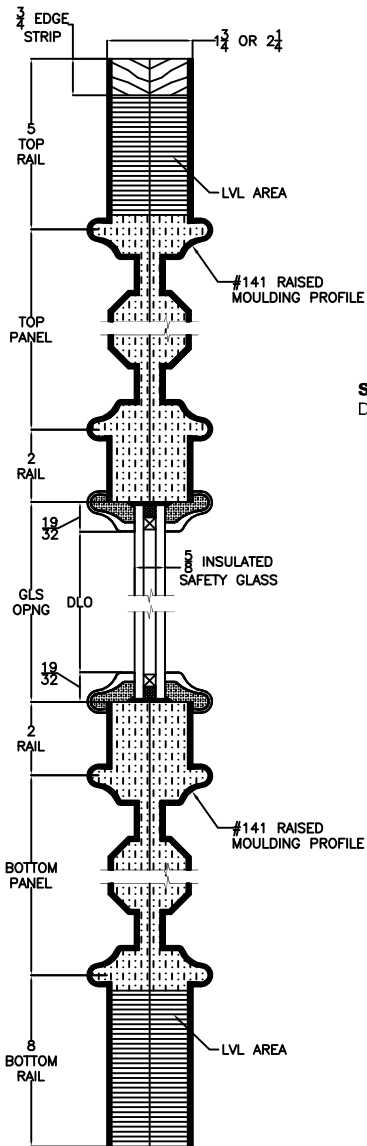

A465

A1209

ELEVATION NOTES

Door Size = Book Size Before Prefit
Daylight Opening (DLO) = Visible Glass

Values in brackets [] are millimeter conversions.
See A225 Glass Detail Sheet for glass options.

DOOR CROSS-SECTION

Moulding Profile = 141
Panel Profile = 45 Degree
See A225 Cross Section sheet for more detail.

VERTICAL CROSS SECTION

Door Size
Daylight Opening

30" [762]
6 1/16" [154]

36" [914]
8 1/16" [205]

42" [1067]
11 1/16" [281]

Sidelight Size
Daylight Opening

12" [305]
6 1/16" [154]

13" [330]
6 1/16" [154]

14" [356]
6 1/16" [154]

15" [381]
8 1/16" [205]

16" [406]
8 1/16" [205]

17" [432]
8 1/16" [205]

18" [457]
8 1/16" [205]

Sidelight Size	12" [305]	13" [330]	14" [356]	15" [381]	16" [406]	17" [432]	18" [457]
Daylight Opening	5 13/16" [148]	5 13/16" [148]	5 13/16" [148]	7 13/16" [198]	7 13/16" [198]	10 13/16" [275]	10 13/16" [275]