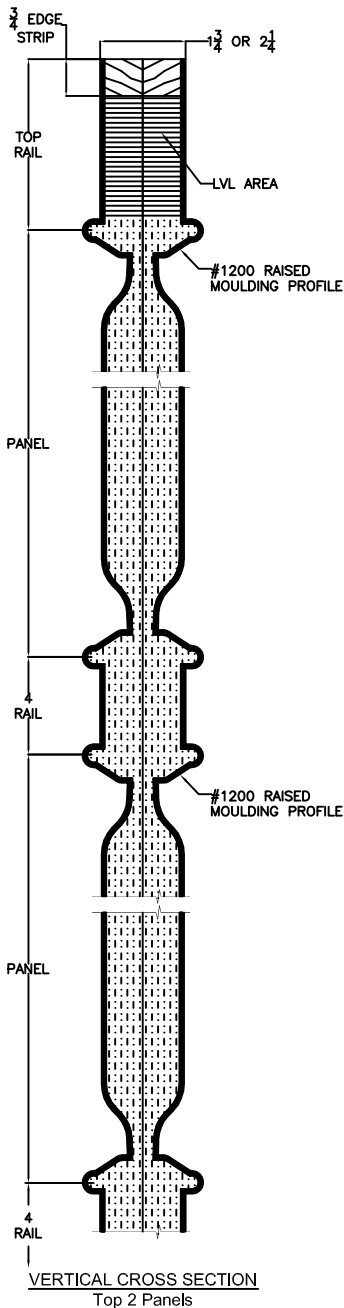

ELEVATION NOTES

Door Size = Book Size Before Prefit
Daylight Opening (DLO) = Visible Glass

Values in brackets [ ] are millimeter conversions.

DOOR CROSS-SECTION

Moulding Profile = 1200
Panel Profile = Estate Curved Raised
See A1209 Cross Section sheet for more detail.