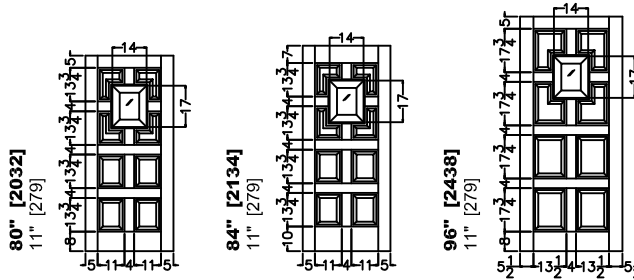

GLAZED - WITH CARVING

Door Size 36" [914]
Daylight Opening 6" [152]

PANEL - NO CARVING

Door Size 36" [914] 42" [1067]
Daylight Opening n/a n/a

PANEL - WITH CARVING

Door Size 36" [914] 42" [1067]
Daylight Opening n/a n/a

ELEVATION NOTES

Door Size = Book Size Before Prefit
Daylight Opening (DLO) = Visible Glass

Values in brackets [] are millimeter conversions.

DOOR CROSS-SECTION

Moulding Profile = 1200
Panel Profile = Estate Curved Raised
See A1209 Cross Section sheet for more detail.

DOOR LITE - NO GRILLE

Door Size
Daylight Opening

36" [914]
8" [203]

36" [914]
8" [203]

42" [1067]
8" [203]

SPEAKEASY - RUSTIC GRILLE

Door Size
Daylight Opening

36" [914]
8" [203]