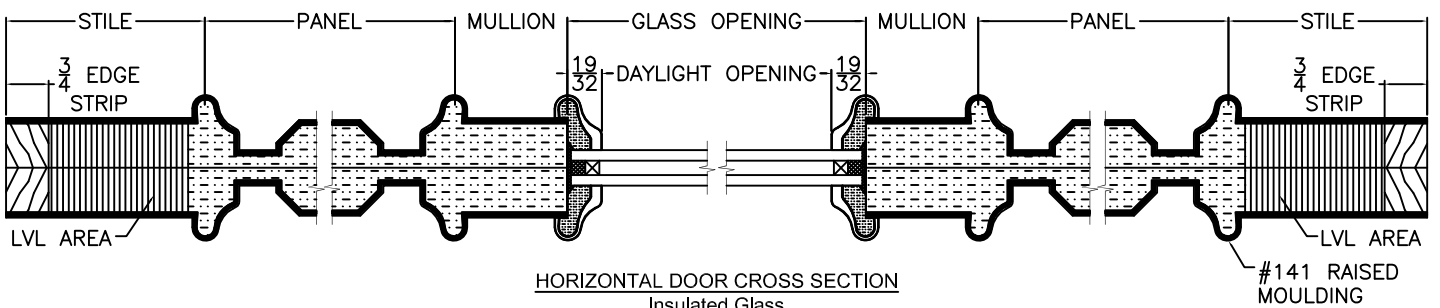

"T" GLASS

Door Size	12"-14"	15"-18"	36"
Glass Size	7 1/8"	9 1/8"	7 1/8"

A225 CROSS SECTIONS

Scale: 3" = 1'-0"

A302 CROSS SECTIONS

Scale: 3" = 1'-0"

VERTICAL DOOR/SL CROSS SECTION
Triple Glazed

VERTICAL DOOR PANEL CROSS SECTION

VERTICAL DOOR/SL GLAZED CROSS SECTION
Insulated Glass

HORIZONTAL DOOR CROSS SECTION
Insulated Glass

A465 CROSS SECTIONS

Scale: 3" = 1'-0"

A1209 CROSS SECTIONS

Scale: 3" = 1'-0"