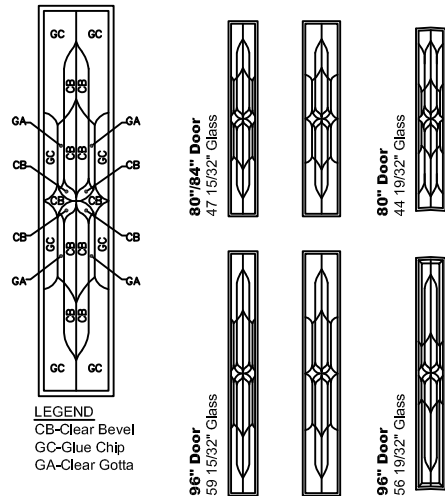

Sidelight Size
Daylight Opening

12" [305]
6 1/16" [154]

13" [330]
6 1/16" [154]

14" [356]
6 1/16" [154]

15" [381]
8 1/16" [205]

16" [406]
8 1/16" [205]

17" [432]
8 1/16" [205]

18" [457]
8 1/16" [205]

"D" GLASS Door Size Glass Size			12"-14" 6 7/8"	36" 8 7/8"	42" 11 7/8"	"J" GLASS Door Size Glass Size			12"-14" 6 7/8"	36" 8 7/8"	42" 11 7/8"
LEGEND CB-Clear Bevel GC-Glue Chip GV-Glue Chip Bevel RI-Ripple			80" Door 37 7/8" Glass			LEGEND CB-Clear Bevel GC-Glue Chip J-Jewel			80" Door 37 7/8" Glass		
96" Door 53 7/8" Glass						96" Door 53 7/8" Glass					
"Q" GLASS Door Size Glass Size			12"-14" 6 7/8"	36" 8 7/8"	42" 11 7/8"	"R" GLASS Door Size Glass Size			12"-14" 6 7/8"	36" 8 7/8"	42" 11 7/8"
LEGEND CB-Clear Bevel CO-Cotswald RD-Reed			80" Door 37 7/8" Glass			LEGEND CB-Clear Bevel GC-Glue Chip BQ-Clear Baroque			80" Door 37 7/8" Glass		
96" Door 53 7/8" Glass						96" Door 53 7/8" Glass					
"T" GLASS Door Size Glass Size			12"-14" 6 7/8"	36" 8 7/8"	42" 11 7/8"	"T" GLASS Door Size Glass Size			12"-14" 6 7/8"	36" 8 7/8"	42" 11 7/8"
LEGEND CB-Clear Bevel GC-Glue Chip GA-Clear Gotta			80" Door 37 7/8" Glass			LEGEND CB-Clear Bevel GC-Glue Chip GA-Clear Gotta			80" Door 37 7/8" Glass		
96" Door 53 7/8" Glass						96" Door 53 7/8" Glass					

INSULATED GLASS

Clear Safety
Clear Beveled
Glue Chip
Low-E
Rain
Reed
Frosted

TRIPLE GLAZED

D - L - T

"D" GLASS

Door Size	12"-14"	15"-18"	36"
Glass Size	7 1/8"	9 1/8"	7 1/8"

"L" GLASS

Door Size	12"-14"	15"-18"	36"
Glass Size	7 1/8"	9 1/8"	7 1/8"

"T" GLASS

Door Size	12"-14"	15"-18"	36"
Glass Size	7 1/8"	9 1/8"	7 1/8"

A225 CROSS SECTIONS

Scale: 3" = 1'-0"

A302 CROSS SECTIONS

Scale: 3" = 1'-0"

VERTICAL DOOR/SL CROSS SECTION
Triple Glazed

VERTICAL DOOR PANEL CROSS SECTION