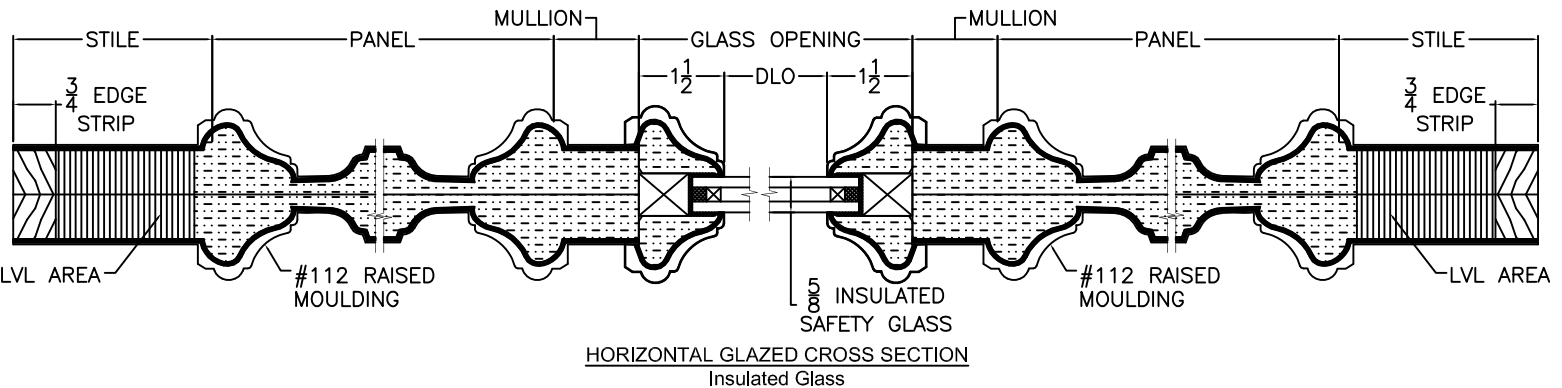

A465 CROSS SECTIONS

Scale: 3" = 1'-0"