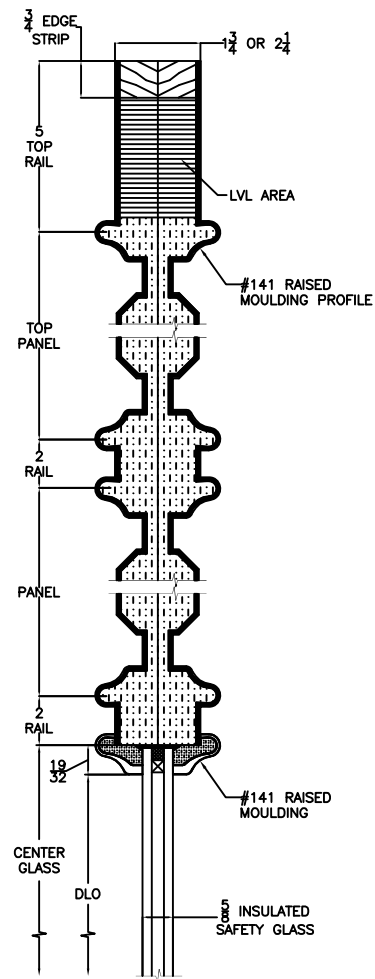

Sidelight Size
Daylight Opening

12" [305]
6 1/16" [154]

13" [330]
6 1/16" [154]

14" [356]
6 1/16" [154]

15" [381]
8 1/16" [205]

16" [406]
8 1/16" [205]

17" [432]
8 1/16" [205]

18" [457]
8 1/16" [205]

HORIZONTAL CROSS SECTION

ELEVATION NOTES

Door Size = Book Size Before Prefit
Daylight Opening (DLO) = Visible Glass

Values in brackets [] are millimeter conversions.
See A302 Glass Detail Sheet for glass options.

DOOR CROSS-SECTION

Moulding Profile = 141
Panel Profile = 45 Degree
See A302 Cross Section sheet for more detail.

VERTICAL CROSS SECTION

Door Size	36" [914]	42" [1067]
Daylight Opening	7 13/16" [198]	10 13/16" [275]

Sidelight Size	12" [305]	13" [330]	14" [356]	15" [381]	16" [406]	17" [432]	18" [457]
Daylight Opening	5 13/16" [148]	5 13/16" [148]	5 13/16" [148]	7 13/16" [198]	7 13/16" [198]	10 13/16" [275]	10 13/16" [275]