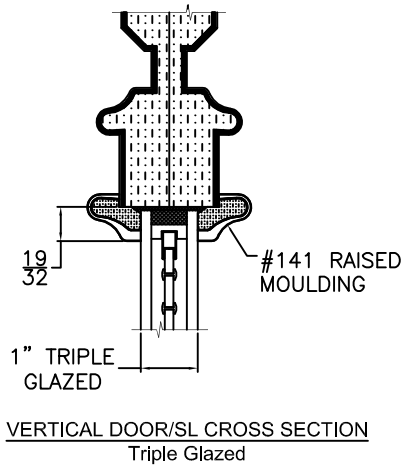

INSULATED GLASS

Clear Safety
Clear Beveled
Glue Chip
Low-E
Rain
Reed
Frosted

TRIPLE GLAZED

D - L - T

"D" GLASS

Door Size	12"-14"	15"-18"	36"
Glass Size	7 1/8"	9 1/8"	7 1/8"

"L" GLASS

Door Size	12"-14"	15"-18"	36"
Glass Size	7 1/8"	9 1/8"	7 1/8"

"T" GLASS

Door Size	12"-14"	15"-18"	36"
Glass Size	7 1/8"	9 1/8"	7 1/8"

A225 CROSS SECTIONS

Scale: 3" = 1'-0"

A302 CROSS SECTIONS

Scale: 3" = 1'-0"

VERTICAL DOOR/SL CROSS SECTION
Triple Glazed

VERTICAL DOOR PANEL CROSS SECTION