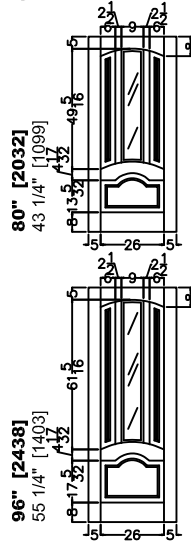

Sidelight Size
Daylight Opening

12" [305]
6 1/16" [154]

13" [330]
6 1/16" [154]

14" [356]
6 1/16" [154]

15" [381]
8 1/16" [205]

16" [406]
8 1/16" [205]

17" [432]
8 1/16" [205]

18" [457]
8 1/16" [205]

Sidelight Size	12" [305]	13" [330]	14" [356]	15" [381]	16" [406]	17" [432]	18" [457]
Daylight Opening	5 13/16" [148]	5 13/16" [148]	5 13/16" [148]	7 13/16" [198]	7 13/16" [198]	10 13/16" [275]	10 13/16" [275]

HORIZONTAL CROSS SECTION

ELEVATION NOTES

Door Size = Book Size Before Prefit
Daylight Opening (DLO) = Visible Glass

Values in brackets [] are millimeter conversions.
See A465 Glass Detail Sheet for glass options.

DOOR CROSS-SECTION

Moulding Profile = 112
Panel Profile = Double Hip
See A465 Cross Section sheet for more detail.

VERTICAL CROSS SECTION

HORIZONTAL CROSS SECTION

GLAZED - NO CARVING

Door Size 36" [914]
Daylight Opening 6" [152]