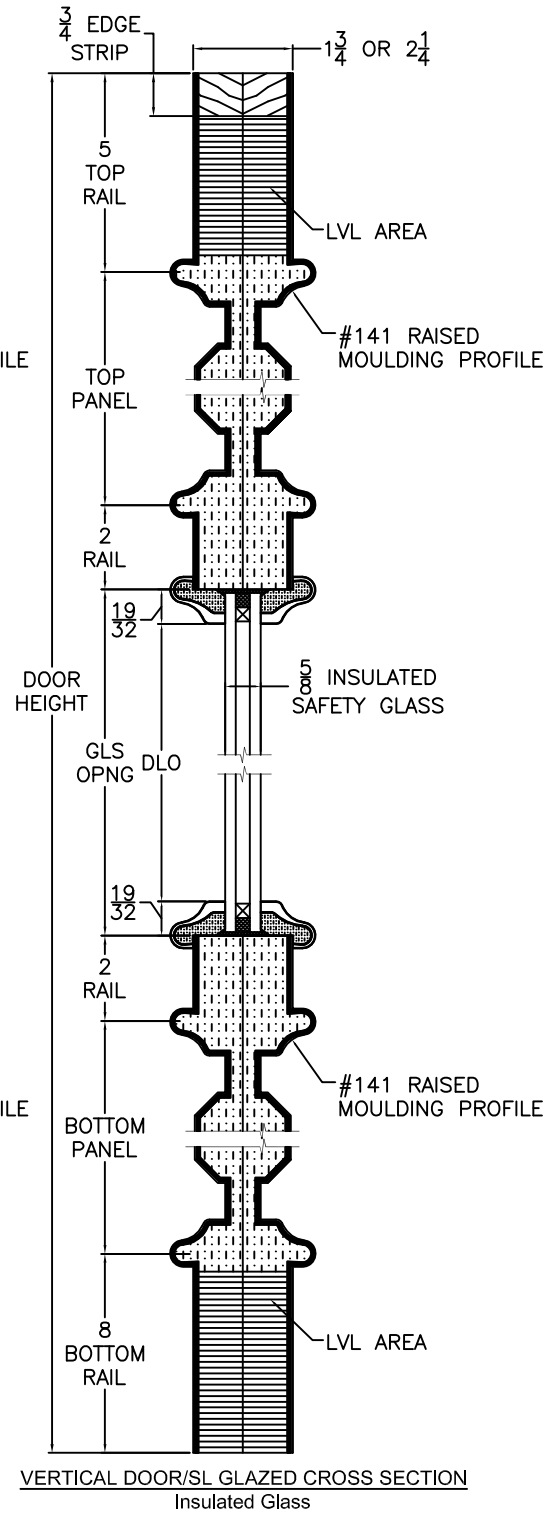


TABLE OF CONTENTS

ADDITIONAL VIEW

Elevations: 1/8" Scale

A225

A302

A465

A1209

Decorative Hardware

Moulding Profile = 141
Panel Profile = 45 Degree
See A225 Cross Section sheet for more detail.

VERTICAL CROSS SECTION

Door Size
Daylight Opening

30" [762]
6 1/16" [154]

36" [914]
8 1/16" [205]

42" [1067]
11 1/16" [281]

Sidelight Size
Daylight Opening

12" [305]
6 1/16" [154]

13" [330]
6 1/16" [154]

14" [356]
6 1/16" [154]

15" [381]
8 1/16" [205]

16" [406]
8 1/16" [205]

17" [432]
8 1/16" [205]

18" [457]
8 1/16" [205]

"T" GLASS

Door Size	12"-14"	15"-18"	36"
Glass Size	7 1/8"	9 1/8"	7 1/8"

A225 CROSS SECTIONS

Scale: 3" = 1'-0"

A302 CROSS SECTIONS

Scale: 3" = 1'-0"

VERTICAL DOOR/SL CROSS SECTION
Triple Glazed

VERTICAL DOOR PANEL CROSS SECTION