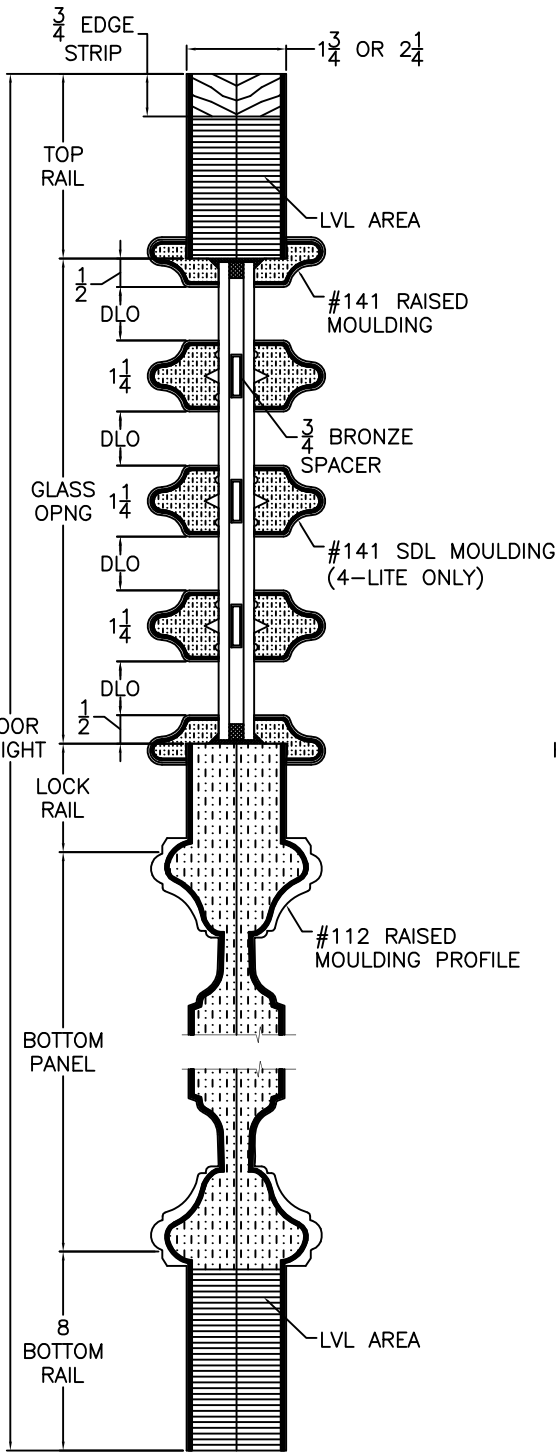

A465 CROSS SECTIONS

Scale: 3" = 1'-0"