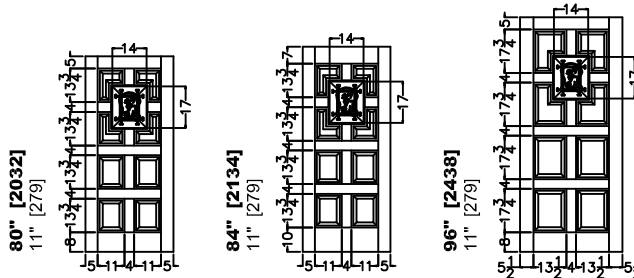

DOOR LITE - NO GRILLE

Door Size
Daylight Opening

36" [914]
8" [203]

36" [914]
8" [203]

42" [1067]
8" [203]

SPEAKEASY - RUSTIC GRILLE

Door Size
Daylight Opening

36" [914]
8" [203]

36" [914]
8" [203]

42" [1067]
8" [203]

SPEAKEASY - BORDEAUX GRILLE

Door Size
Daylight Opening

36" [914]
8" [203]

36" [914]
8" [203]

42" [1067]
8" [203]

SPEAKEASY - SEVILLE GRILLE