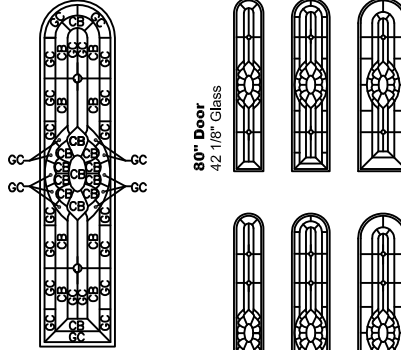

Sidelight Size
Daylight Opening

12" [305]
6 1/16" [154]

13" [330]
6 1/16" [154]

14" [356]
6 1/16" [154]

15" [381]
8 1/16" [205]

16" [406]
8 1/16" [205]

17" [432]
8 1/16" [205]

18" [457]
8 1/16" [205]

SPEAKEASY/DOOR LIGHT

Glass Options: Clear IG, Clear SG, Bevel IG, Bevel SG, Glue Chip IG,
Low E IG, Rain IG, Reed IG, Frosted IG, Open for Glass
Handing: Will be Handed to Match the Door unless Otherwise Specified
Frame Size: 12" x 15", Daylight Opening: 8" x 11", Actual Glass Size: 8 7/8" x 11 7/8"

"D" GLASS

Door Size
Glass Size

30" 36" 42"
7 1/8" 9 1/8" 12 1/8"

LEGEND
CB-Clear Bevel
GC-Glue Chip
GV-Glue Chip Bevel
RI-Ripple

"J" GLASS

Door Size
Glass Size

30" 36" 42"
7 1/8" 9 1/8" 12 1/8"

LEGEND
CB-Clear Bevel
GC-Glue Chip
J-Jewel

"Q" GLASS

Door Size
Glass Size

30" 36" 42"
7 1/8" 9 1/8" 12 1/8"

LEGEND
CB-Clear Bevel
CO-Cotswald
RD-Reed

"R" GLASS

Door Size
Glass Size

30" 36" 42"
7 1/8" 9 1/8" 12 1/8"

LEGEND
CB-Clear Bevel
GC-Glue Chip
BQ-Clear Baroque