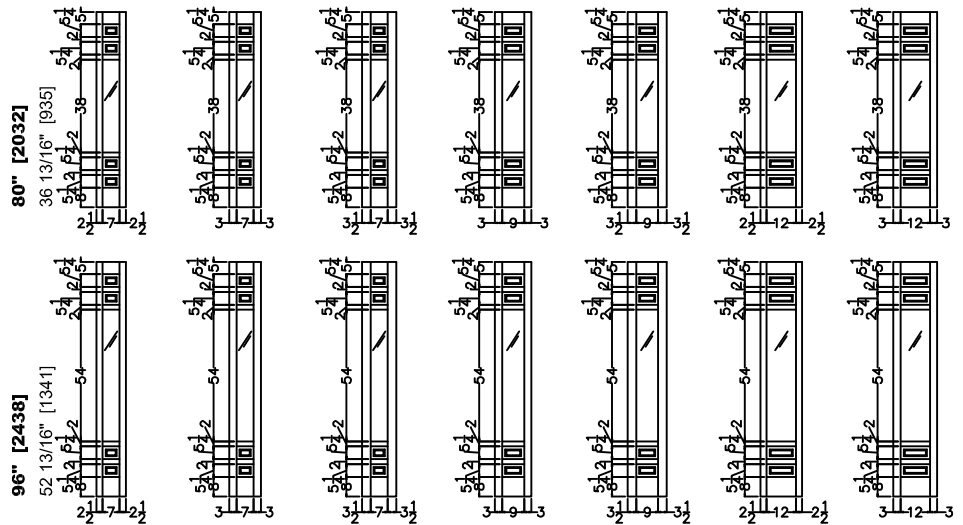

HORIZONTAL CROSS SECTION

ELEVATION NOTES

Door Size = Book Size Before Prefit
Daylight Opening (DLO) = Visible Glass

Values in brackets [] are millimeter conversions.
See A302 Glass Detail Sheet for glass options.

DOOR CROSS-SECTION

Moulding Profile = 141
Panel Profile = 45 Degree
See A302 Cross Section sheet for more detail.

VERTICAL CROSS SECTION

Door Size	36" [914]	42" [1067]
Daylight Opening	7 13/16" [198]	10 13/16" [275]

Sidelight Size	12" [305]	13" [330]	14" [356]	15" [381]	16" [406]	17" [432]	18" [457]
Daylight Opening	5 13/16" [148]	5 13/16" [148]	5 13/16" [148]	7 13/16" [198]	7 13/16" [198]	10 13/16" [275]	10 13/16" [275]