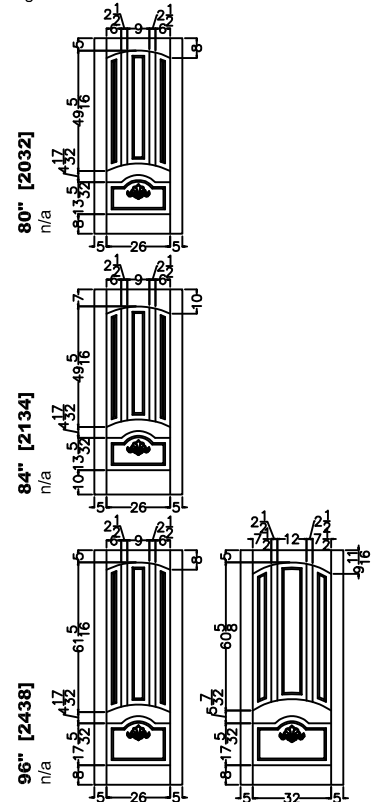

Sidelight Size	12" [305]	13" [330]	14" [356]	15" [381]	16" [406]	17" [432]	18" [457]
Daylight Opening	5 13/16" [148]	5 13/16" [148]	5 13/16" [148]	7 13/16" [198]	7 13/16" [198]	10 13/16" [275]	10 13/16" [275]

DOOR CROSS-SECTION

Moulding Profile = 112
Panel Profile = Double Hip
See A465 Cross Section sheet for more detail.

VERTICAL CROSS SECTION

HORIZONTAL CROSS SECTION

GLAZED - NO CARVING

Door Size 36" [914]
Daylight Opening 6" [152]

GLAZED - WITH CARVING

Door Size 36" [914]
Daylight Opening 6" [152]

PANEL - NO CARVING

Door Size 36" [914] 42" [1067]
Daylight Opening n/a n/a

PANEL - WITH CARVING

Door Size 36" [914] 42" [1067]
Daylight Opening n/a n/a

ELEVATION NOTES

Door Size = Book Size Before Prefit
Daylight Opening (DLO) = Visible Glass

Values in brackets [] are millimeter conversions.

DOOR CROSS-SECTION

Moulding Profile = 1200
Panel Profile = Estate Curved Raised
See A1209 Cross Section sheet for more detail.