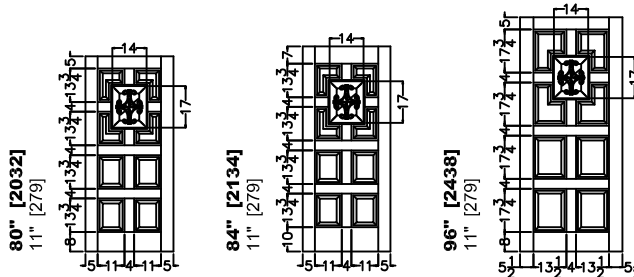

SPEAKEASY - SEVILLE GRILLE

Door Size
Daylight Opening

36" [914]
8" [203]

36" [914]
8" [203]

42" [1067]
8" [203]