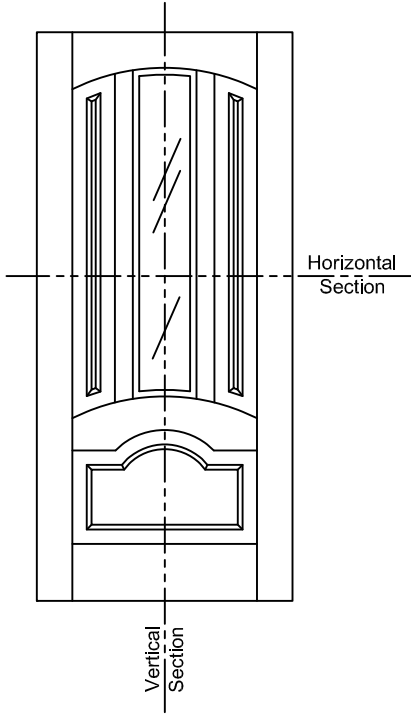

A465

A1209

ELEVATION NOTES

Door Size = Book Size Before Prefit
Daylight Opening (DLO) = Visible Glass

Values in brackets [] are millimeter conversions.
See A225 Glass Detail Sheet for glass options.

DOOR CROSS-SECTION

HORIZONTAL CROSS SECTION

ELEVATION NOTES

Door Size = Book Size Before Prefit
Daylight Opening (DLO) = Visible Glass

Values in brackets [] are millimeter conversions.
See A302 Glass Detail Sheet for glass options.

"T" GLASS

Door Size	12"-14"	15"-18"	36"
Glass Size	7 1/8"	9 1/8"	7 1/8"

A225 CROSS SECTIONS

Scale: 3" = 1'-0"

A302 CROSS SECTIONS

Scale: 3" = 1'-0"

VERTICAL DOOR/SL CROSS SECTION
Triple Glazed

VERTICAL DOOR PANEL CROSS SECTION

VERTICAL DOOR/SL GLAZED CROSS SECTION
Insulated Glass

HORIZONTAL DOOR CROSS SECTION
Insulated Glass

A465 CROSS SECTIONS

Scale: 3" = 1'-0"

A1209 CROSS SECTIONS

Scale: 3" = 1'-0"