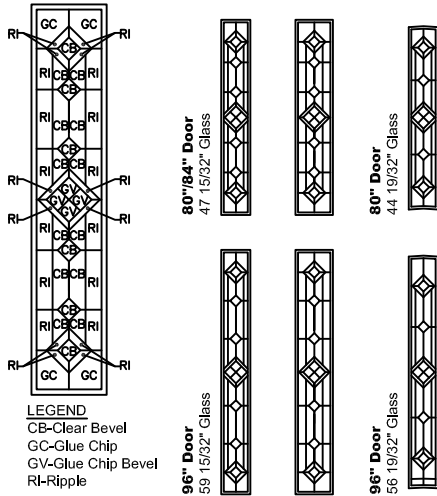

Sidelight Size
Daylight Opening

12" [305]
6 1/16" [154]

13" [330]
6 1/16" [154]

14" [356]
6 1/16" [154]

15" [381]
8 1/16" [205]

16" [406]
8 1/16" [205]

17" [432]
8 1/16" [205]

18" [457]
8 1/16" [205]

Sidelight Size	12" [305]	13" [330]	14" [356]	15" [381]	16" [406]	17" [432]	18" [457]
Daylight Opening	5 13/16" [148]	5 13/16" [148]	5 13/16" [148]	7 13/16" [198]	7 13/16" [198]	10 13/16" [275]	10 13/16" [275]

INSULATED GLASS

Clear Safety
Clear Beveled
Glue Chip
Low-E
Rain
Reed
Frosted

TRIPLE GLAZED

D - L - T

"D" GLASS

Door Size	12"-14"	15"-18"	36"
Glass Size	7 1/8"	9 1/8"	7 1/8"

"L" GLASS

Door Size	12"-14"	15"-18"	36"
Glass Size	7 1/8"	9 1/8"	7 1/8"

"T" GLASS

Door Size	12"-14"	15"-18"	36"
Glass Size	7 1/8"	9 1/8"	7 1/8"

A225 CROSS SECTIONS

Scale: 3" = 1'-0"

A302 CROSS SECTIONS

Scale: 3" = 1'-0"

VERTICAL DOOR/SL CROSS SECTION
Triple Glazed

VERTICAL DOOR PANEL CROSS SECTION