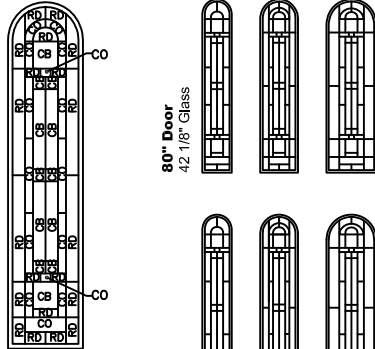

Sidelight Size
Daylight Opening

12" [305]
6 1/16" [154]

13" [330]
6 1/16" [154]

14" [356]
6 1/16" [154]

15" [381]
8 1/16" [205]

16" [406]
8 1/16" [205]

17" [432]
8 1/16" [205]

18" [457]
8 1/16" [205]

Sidelight Size	12" [305]	13" [330]	14" [356]	15" [381]	16" [406]	17" [432]	18" [457]
Daylight Opening	5 13/16" [148]	5 13/16" [148]	5 13/16" [148]	7 13/16" [198]	7 13/16" [198]	10 13/16" [275]	10 13/16" [275]

"D" GLASS

Door Size
Glass Size

30" 36" 42"
7 1/8" 9 1/8" 12 1/8"

LEGEND
CB-Clear Bevel
GC-Glue Chip
GV-Glue Chip Bevel
RI-Ripple

"J" GLASS

Door Size
Glass Size

30" 36" 42"
7 1/8" 9 1/8" 12 1/8"

LEGEND
CB-Clear Bevel
GC-Glue Chip
J-Jewel

"Q" GLASS

Door Size
Glass Size

30" 36" 42"
7 1/8" 9 1/8" 12 1/8"

LEGEND
CB-Clear Bevel
CO-Cotswald
RD-Reed

"R" GLASS

Door Size
Glass Size

30" 36" 42"
7 1/8" 9 1/8" 12 1/8"

LEGEND
CB-Clear Bevel
GC-Glue Chip
BQ-Clear Baroque