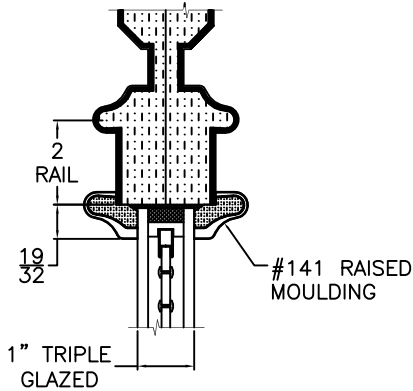

"T" GLASS

Door Size	12"-14"	15"-18"	36"
Glass Size	7 1/8"	9 1/8"	7 1/8"

A225 CROSS SECTIONS

Scale: 3" = 1'-0"

A302 CROSS SECTIONS

Scale: 3" = 1'-0"

VERTICAL DOOR/SL CROSS SECTION
Triple Glazed

VERTICAL DOOR PANEL CROSS SECTION

VERTICAL DOOR/SL GLAZED CROSS SECTION
Insulated Glass

HORIZONTAL DOOR CROSS SECTION
Insulated Glass

A465 CROSS SECTIONS

Scale: 3" = 1'-0"

A1209 CROSS SECTIONS

Scale: 3" = 1'-0"