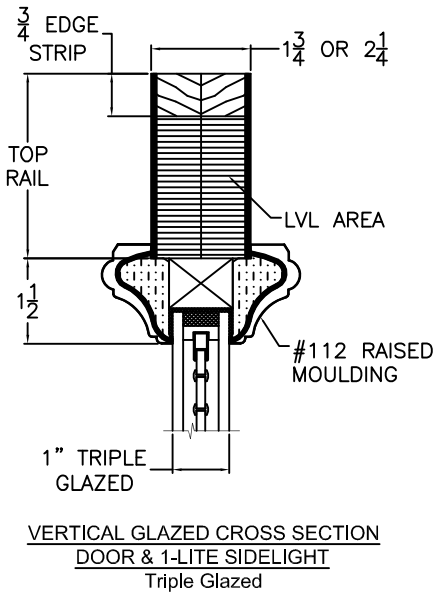

"T" GLASS

Door Size	12"-14"	15"-18"	36"
Glass Size	7 1/8"	9 1/8"	7 1/8"

A225 CROSS SECTIONS

Scale: 3" = 1'-0"

A302 CROSS SECTIONS

Scale: 3" = 1'-0"

VERTICAL DOOR/SL CROSS SECTION
Triple Glazed

VERTICAL DOOR PANEL CROSS SECTION

VERTICAL DOOR/SL GLAZED CROSS SECTION
Insulated Glass

HORIZONTAL DOOR CROSS SECTION
Insulated Glass

A465 CROSS SECTIONS

Scale: 3" = 1'-0"

A1209 CROSS SECTIONS

Scale: 3" = 1'-0"