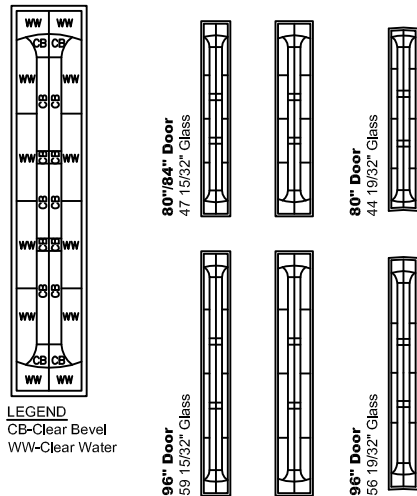

Sidelight Size
Daylight Opening

12" [305]
6 1/16" [154]

13" [330]
6 1/16" [154]

14" [356]
6 1/16" [154]

15" [381]
8 1/16" [205]

16" [406]
8 1/16" [205]

17" [432]
8 1/16" [205]

18" [457]
8 1/16" [205]

"D" GLASS Door Size Glass Size			12"-14" 6 7/8"	36" 8 7/8"	42" 11 7/8"	"J" GLASS Door Size Glass Size			12"-14" 6 7/8"	36" 8 7/8"	42" 11 7/8"
LEGEND CB-Clear Bevel GC-Glue Chip GV-Glue Chip Bevel RI-Ripple			80" Door 37 7/8" Glass			LEGEND CB-Clear Bevel GC-Glue Chip J-Jewel			80" Door 37 7/8" Glass		
96" Door 53 7/8" Glass						96" Door 53 7/8" Glass					
"Q" GLASS Door Size Glass Size			12"-14" 6 7/8"	36" 8 7/8"	42" 11 7/8"	"R" GLASS Door Size Glass Size			12"-14" 6 7/8"	36" 8 7/8"	42" 11 7/8"
LEGEND CB-Clear Bevel CO-Cotswald RD-Reed			80" Door 37 7/8" Glass			LEGEND CB-Clear Bevel GC-Glue Chip BQ-Clear Baroque			80" Door 37 7/8" Glass		
96" Door 53 7/8" Glass						96" Door 53 7/8" Glass					
"T" GLASS Door Size Glass Size			12"-14" 6 7/8"	36" 8 7/8"	42" 11 7/8"	"T" GLASS Door Size Glass Size			12"-14" 6 7/8"	36" 8 7/8"	42" 11 7/8"
LEGEND CB-Clear Bevel GC-Glue Chip GA-Clear Gotta			80" Door 37 7/8" Glass			LEGEND CB-Clear Bevel GC-Glue Chip GA-Clear Gotta			80" Door 37 7/8" Glass		
96" Door 53 7/8" Glass						96" Door 53 7/8" Glass					

INSULATED GLASS

Clear Safety
Clear Beveled
Glue Chip
Low-E
Rain
Reed
Frosted

TRIPLE GLAZED

D - L - T

"D" GLASS

Door Size	12"-14"	15"-18"	36"
Glass Size	7 1/8"	9 1/8"	7 1/8"

"L" GLASS

Door Size	12"-14"	15"-18"	36"
Glass Size	7 1/8"	9 1/8"	7 1/8"

"T" GLASS

Door Size	12"-14"	15"-18"	36"
Glass Size	7 1/8"	9 1/8"	7 1/8"

A225 CROSS SECTIONS

Scale: 3" = 1'-0"

A302 CROSS SECTIONS

Scale: 3" = 1'-0"

VERTICAL DOOR/SL CROSS SECTION
Triple Glazed

VERTICAL DOOR PANEL CROSS SECTION