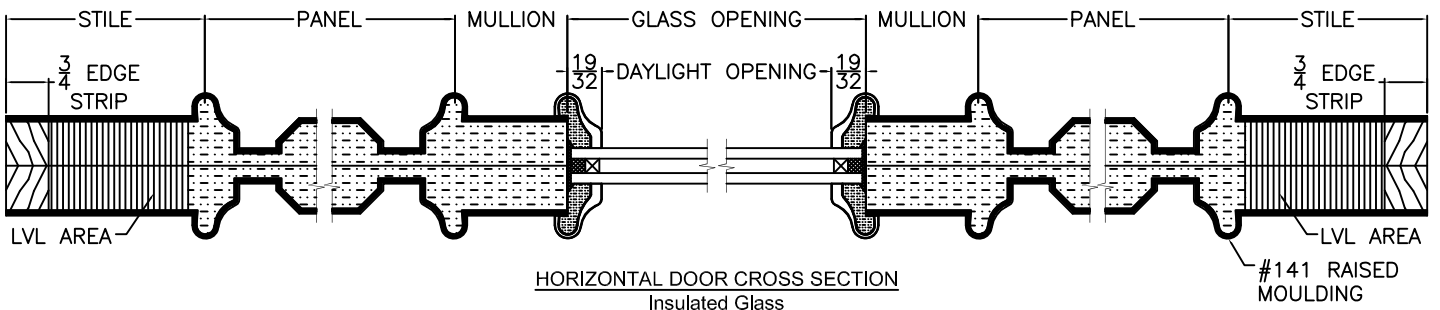

INSULATED GLASS

Clear Safety
Clear Beveled
Glue Chip
Low-E
Rain
Reed
Frosted

TRIPLE GLAZED

D - L - T

"D" GLASS

Door Size	12"-14"	15"-18"	36"
Glass Size	7 1/8"	9 1/8"	7 1/8"

"L" GLASS

Door Size	12"-14"	15"-18"	36"
Glass Size	7 1/8"	9 1/8"	7 1/8"

"T" GLASS

Door Size	12"-14"	15"-18"	36"
Glass Size	7 1/8"	9 1/8"	7 1/8"

A225 CROSS SECTIONS

Scale: 3" = 1'-0"

A302 CROSS SECTIONS

Scale: 3" = 1'-0"

VERTICAL DOOR/SL CROSS SECTION
Triple Glazed

VERTICAL DOOR PANEL CROSS SECTION