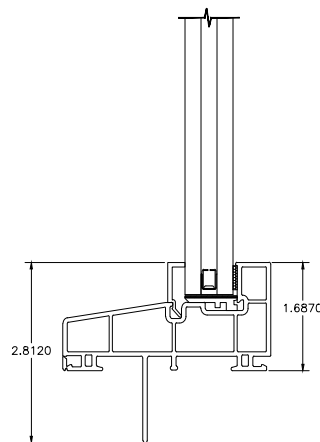

1 3/8" SDL BAR

2 1/8" SDL BAR

STANDARD GLASS

3/16" GLASS

1/4" GLASS

GRILLE & SDL LITE PATTERNS

STANDARD

PRAIRIE