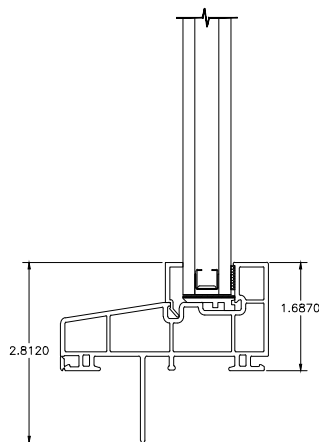

1 3/8" SDL BAR

2 1/8" SDL BAR

STANDARD GLASS

3/16" GLASS

1/4" GLASS

GRILLE & SDL LITE PATTERNS

STANDARD

PRAIRIE