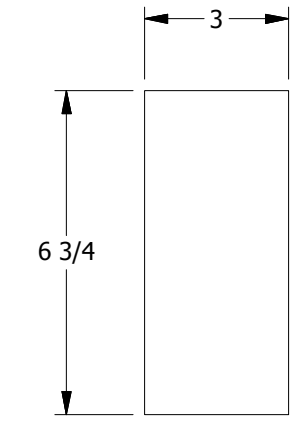

© 2012 JELD-WEN, inc. ALL RIGHTS RESERVED.  
NO DUPLICATION OR DISTRIBUTION PERMITTED.  
JELD-WEN, inc. CONFIDENTIAL AND PROPRIETARY.

DIMENSION TABLE				
DOOR SIZE	"A"	"B"	"C"	"D"
3'-0" x 7'-0"	36"	9"	6 1/2"	5"

© 2012 JELD-WEN, inc. ALL RIGHTS RESERVED.  
NO DUPLICATION OR DISTRIBUTION PERMITTED.  
JELD-WEN, inc. CONFIDENTIAL AND PROPRIETARY.

**LOCK BLOCK LOCATION**  
DOOR SKIN REMOVED

**SECTION A-A**

DIMENSION TABLE				
DOOR SIZE	"A"	"B"	"C"	"D"
3'-0" x 7'-0"	36"	9 1/8"	6 7/16"	4 7/8"