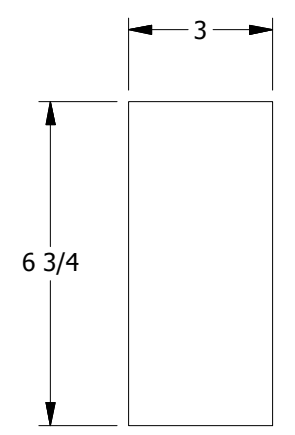

© 2012 JELD-WEN, inc. ALL RIGHTS RESERVED.  
NO DUPLICATION OR DISTRIBUTION PERMITTED.  
JELD-WEN, inc. CONFIDENTIAL AND PROPRIETARY.

DIMENSION TABLE				
DOOR SIZE	"A"	"B"	"C"	"D"
3'-0" x 6'-8"	36"	9"	6 1/2"	5"

© 2012 JELD-WEN, inc. ALL RIGHTS RESERVED.  
NO DUPLICATION OR DISTRIBUTION PERMITTED.  
JELD-WEN, inc. CONFIDENTIAL AND PROPRIETARY.

**LOCK BLOCK LOCATION**  
DOOR SKIN REMOVED

**SECTION A-A**

DIMENSION TABLE				
DOOR SIZE	"A"	"B"	"C"	"D"
3'-0" x 6'-8"	36"	9 1/8"	6 7/16"	4 7/8"

© 2012 JELD-WEN, inc. ALL RIGHTS RESERVED.  
 NO DUPLICATION OR DISTRIBUTION PERMITTED.  
 JELD-WEN, inc. CONFIDENTIAL AND PROPRIETARY.

**LOCK BLOCK LOCATION**  
 DOOR SKIN REMOVED

**SECTION A-A**

DIMENSION TABLE			
DOOR SIZE	"A"	"B"	"C"
3'-0" x 6'-8"	36"	24"	6"