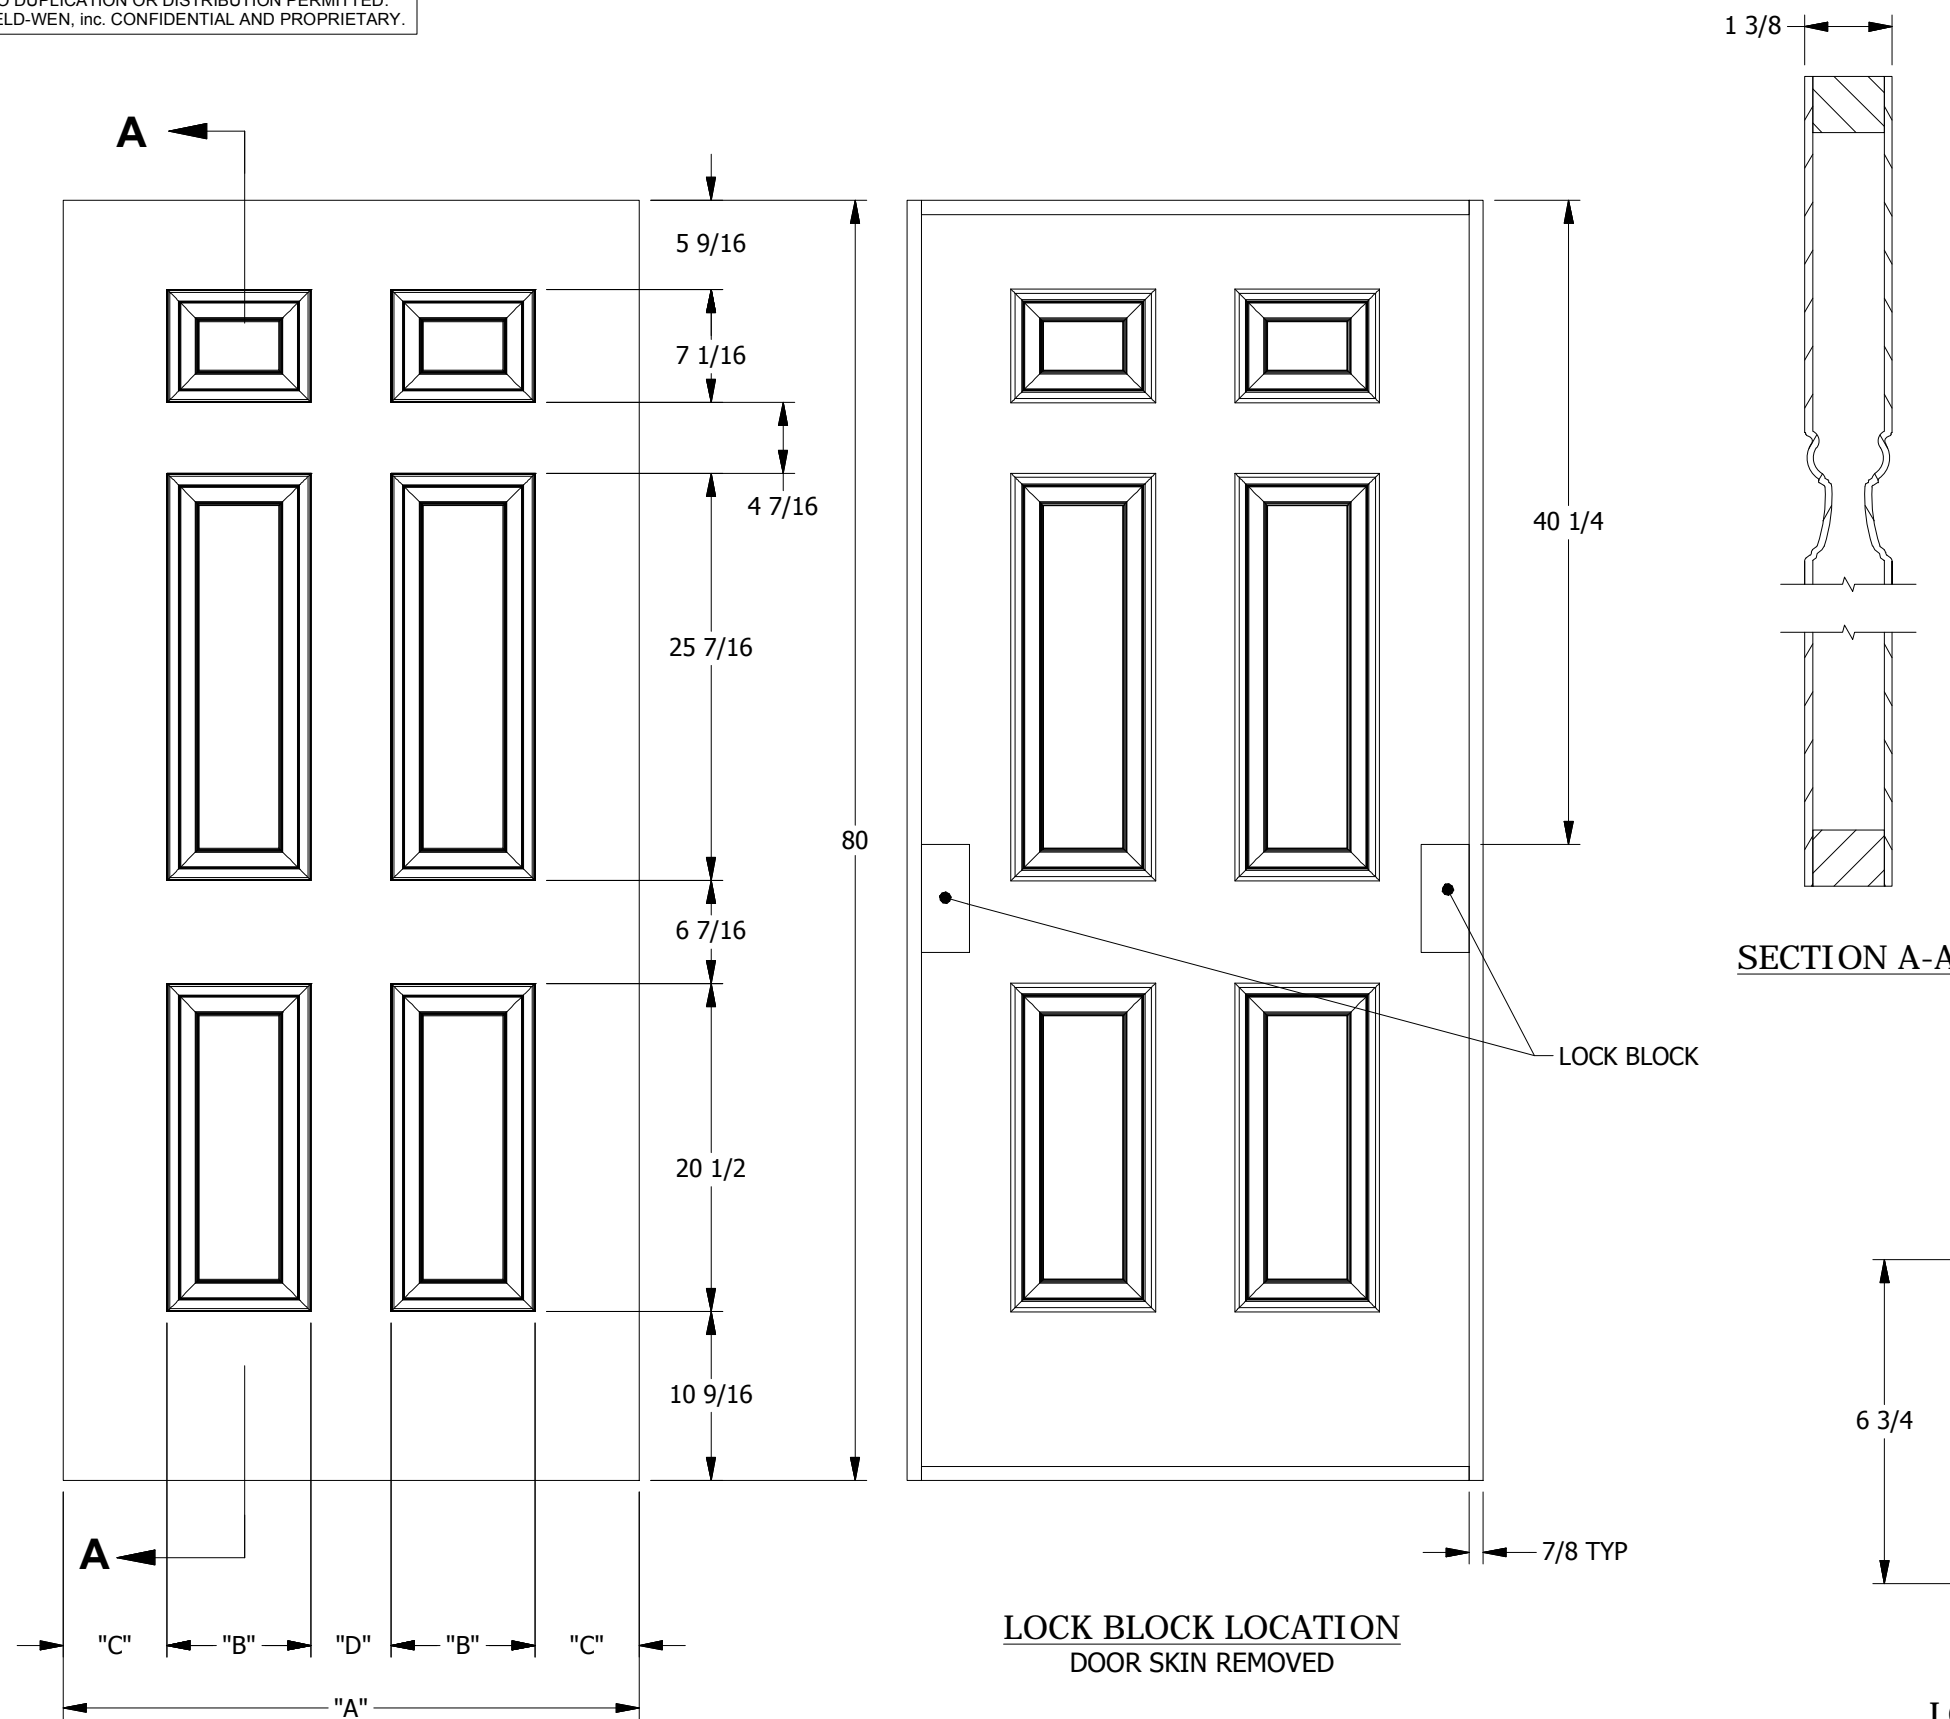

© 2012 JELD-WEN, inc. ALL RIGHTS RESERVED.  
NO DUPLICATION OR DISTRIBUTION PERMITTED.  
JELD-WEN, inc. CONFIDENTIAL AND PROPRIETARY.

DIMENSION TABLE				
DOOR SIZE	"A"	"B"	"C"	"D"
3'-0" x 6'-8"	36"	9"	6 1/2"	5"