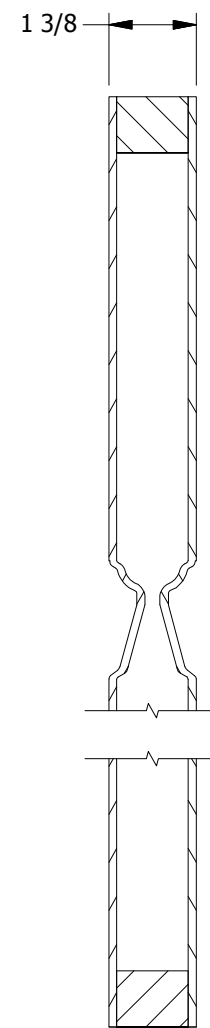

SECTION A-A

LOCK BLOCK