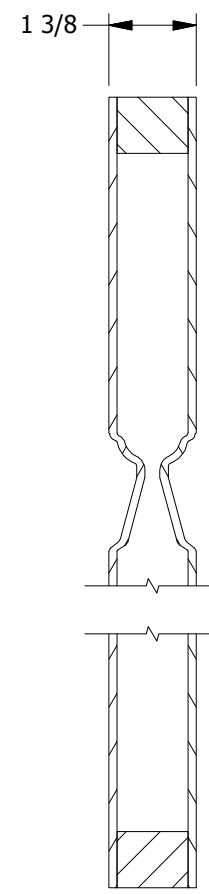

Molded Interior Door  
Commercial Wide Stile

**Product Detail Sheets**

**Table of Contents**

Construction Details..... 3

Arlington 6' - 8" Wide Stile Doors

6-Panel

3' - 0"

.....pg. 4

© 2012 JELD-WEN, inc. ALL RIGHTS RESERVED.  
NO DUPLICATION OR DISTRIBUTION PERMITTED.  
JELD-WEN, inc. CONFIDENTIAL AND PROPRIETARY.

DIMENSION TABLE				
DOOR SIZE	"A"	"B"	"C"	"D"
3'-0" x 6'-8"	36"	9"	6 1/2"	5"

© 2012 JELD-WEN, inc. ALL RIGHTS RESERVED.  
NO DUPLICATION OR DISTRIBUTION PERMITTED.  
JELD-WEN, inc. CONFIDENTIAL AND PROPRIETARY.

**LOCK BLOCK LOCATION**  
DOOR SKIN REMOVED

**SECTION A-A**

DIMENSION TABLE				
DOOR SIZE	"A"	"B"	"C"	"D"
3'-0" x 6'-8"	36"	9 1/8"	6 7/16"	4 7/8"

© 2012 JELD-WEN, inc. ALL RIGHTS RESERVED.  
 NO DUPLICATION OR DISTRIBUTION PERMITTED.  
 JELD-WEN, inc. CONFIDENTIAL AND PROPRIETARY.

**LOCK BLOCK LOCATION**  
 DOOR SKIN REMOVED

**SECTION A-A**

DIMENSION TABLE			
DOOR SIZE	"A"	"B"	"C"
3'-0" x 6'-8"	36"	24"	6"