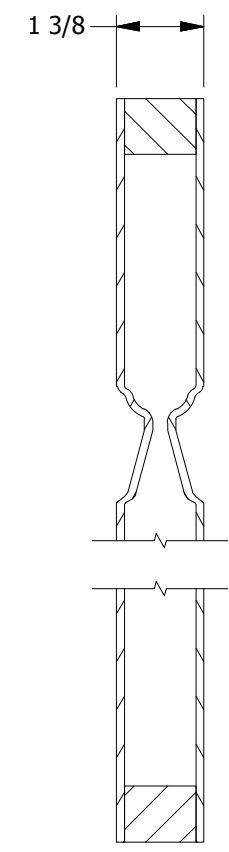

Molded Interior Door  
Commercial Wide Stile

**Product Detail Sheets**

**Table of Contents**

Construction Details..... 3

Arlington 6' - 8" Wide Stile Doors

6-Panel

3' - 0"

.....pg. 4

© 2012 JELD-WEN, inc. ALL RIGHTS RESERVED.  
NO DUPLICATION OR DISTRIBUTION PERMITTED.  
JELD-WEN, inc. CONFIDENTIAL AND PROPRIETARY.

DIMENSION TABLE				
DOOR SIZE	"A"	"B"	"C"	"D"
3'-0" x 6'-8"	36"	9"	6 1/2"	5"

SECTION A-A

LOCK BLOCK

LOCK BLOCK LOCATION  
DOOR SKIN REMOVED

LOCK BLOCK  
DETAIL

PANEL PROFILE : BEADED STICKING

CREATION DATE: 1/6/2012		3737 Lakeport Blvd. Klamath Falls, OR 97601 Phone: (800) 441-3884 www.jeld-wen.com
REV. DATE:		
TITLE:	MOLDED INTERIOR DOOR	
DESCRIPTION:	COMMERCIAL WIDE STILE ARLINGTON 6'-8" - SMOOTH 3'-0"	

© 2012 JELD-WEN, inc. ALL RIGHTS RESERVED.  
NO DUPLICATION OR DISTRIBUTION PERMITTED.  
JELD-WEN, inc. CONFIDENTIAL AND PROPRIETARY.

**LOCK BLOCK LOCATION**  
DOOR SKIN REMOVED

**SECTION A-A**

DIMENSION TABLE				
DOOR SIZE	"A"	"B"	"C"	"D"
3'-0" x 6'-8"	36"	9 1/8"	6 7/16"	4 7/8"