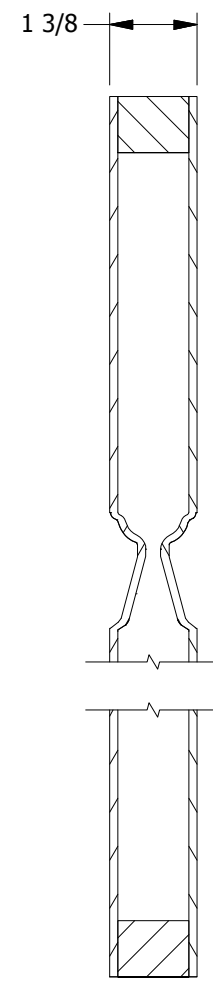

SECTION A-A

DIMENSION TABLE				
DOOR SIZE	"A"	"B"	"C"	"D"
3'-0" x 7'-0"	36"	9 1/8"	6 7/16"	4 7/8"