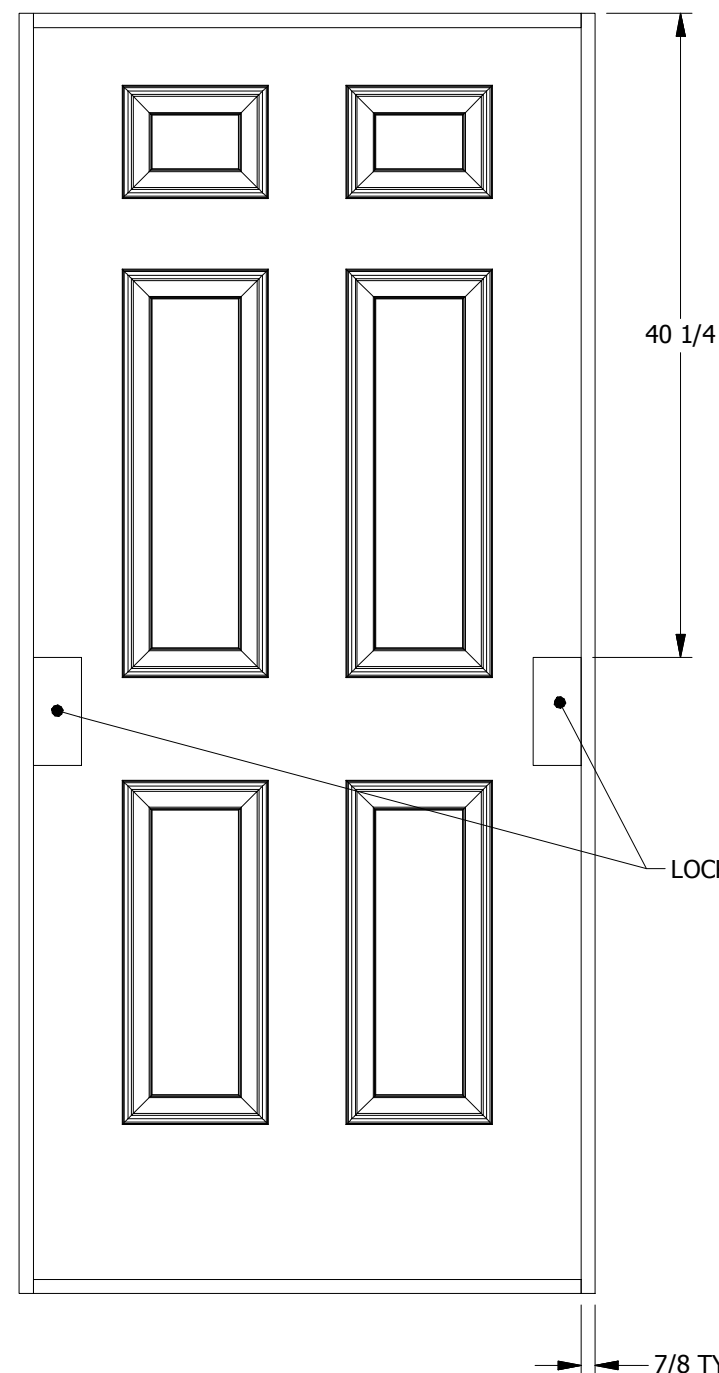

© 2012 JELD-WEN, inc. ALL RIGHTS RESERVED.  
NO DUPLICATION OR DISTRIBUTION PERMITTED.  
JELD-WEN, inc. CONFIDENTIAL AND PROPRIETARY.

DIMENSION TABLE				
DOOR SIZE	"A"	"B"	"C"	"D"
3'-0" x 6'-8"	36"	9"	6 1/2"	5"

SECTION A-A

LOCK BLOCK

LOCK BLOCK LOCATION  
DOOR SKIN REMOVED

LOCK BLOCK  
DETAIL

PANEL PROFILE : BEADED STICKING

CREATION DATE: 1/6/2012		3737 Lakeport Blvd. Klamath Falls, OR 97601 Phone: (800) 441-3884 www.jeld-wen.com
REV. DATE:		
TITLE:	MOLDED INTERIOR DOOR	
DESCRIPTION:	COMMERCIAL WIDE STILE ARLINGTON 6'-8" - SMOOTH 3'-0"	

© 2012 JELD-WEN, inc. ALL RIGHTS RESERVED.  
NO DUPLICATION OR DISTRIBUTION PERMITTED.  
JELD-WEN, inc. CONFIDENTIAL AND PROPRIETARY.

**LOCK BLOCK LOCATION**  
DOOR SKIN REMOVED

**SECTION A-A**

DIMENSION TABLE				
DOOR SIZE	"A"	"B"	"C"	"D"
3'-0" x 6'-8"	36"	9 1/8"	6 7/16"	4 7/8"