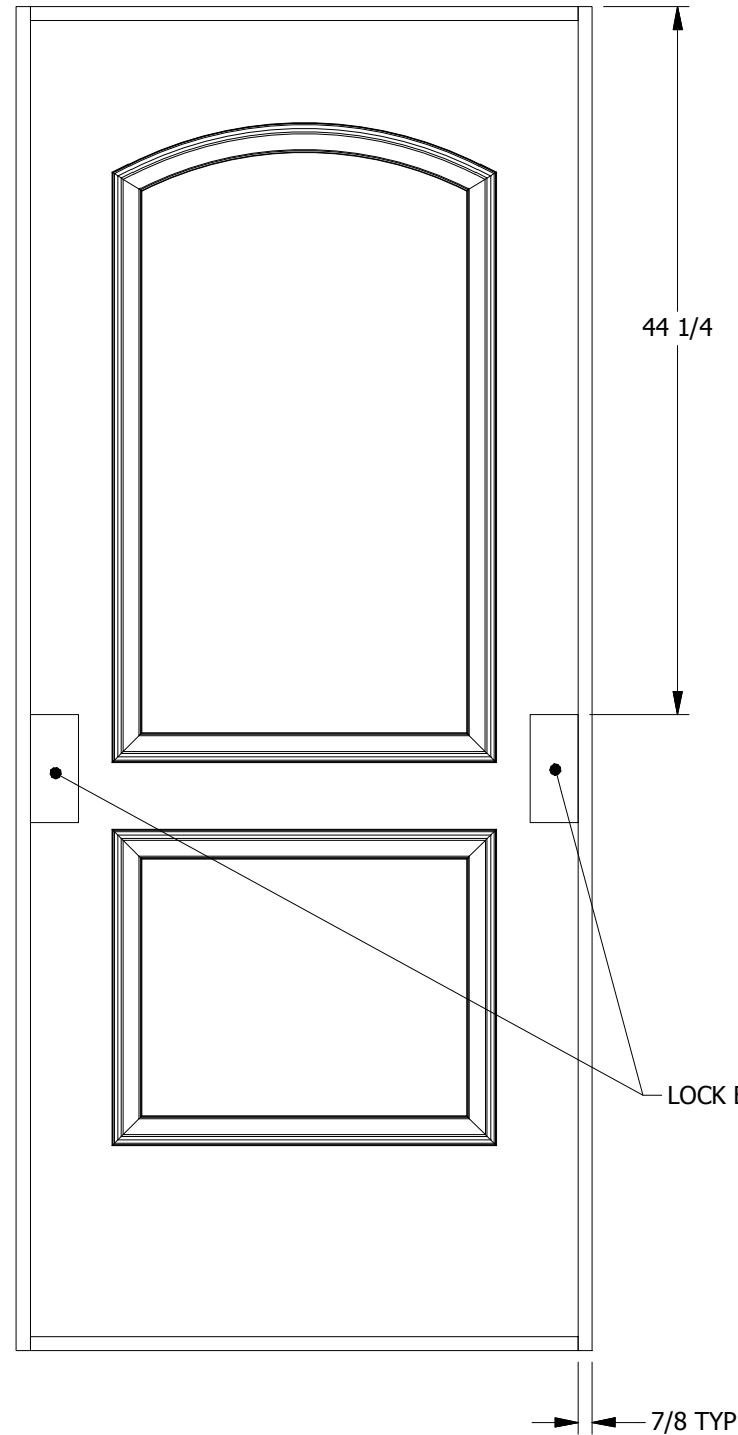

© 2012 JELD-WEN, inc. ALL RIGHTS RESERVED.
NO DUPLICATION OR DISTRIBUTION PERMITTED.
JELD-WEN, inc. CONFIDENTIAL AND PROPRIETARY.

LOCK BLOCK LOCATION
DOOR SKIN REMOVED