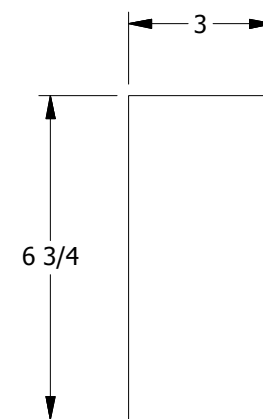

© 2012 JELD-WEN, inc. ALL RIGHTS RESERVED.  
NO DUPLICATION OR DISTRIBUTION PERMITTED.  
JELD-WEN, inc. CONFIDENTIAL AND PROPRIETARY.

**LOCK BLOCK LOCATION**  
DOOR SKIN REMOVED

**SECTION A-A**

DIMENSION TABLE				
DOOR SIZE	"A"	"B"	"C"	"D"
3'-0" x 7'-0"	36"	9 1/8"	6 7/16"	4 7/8"

**LOCK BLOCK**  
**DETAIL**

DIMENSION TABLE			
DOOR SIZE	"A"	"B"	"C"
3'-0" x 7'-0"	36"	24"	6"

**PANEL PROFILE : OVOLO STICKING**

CREATION DATE: 1/6/2012		3737 Lakeport Blvd. Klamath Falls, OR 97601 Phone: (800) 441-3884 www.jeld-wen.com
REV. DATE:		
TITLE: <b>MOLDED INTERIOR DOOR</b>		
DESCRIPTION: <b>COMMERCIAL WIDE STILE CONTINENTAL 7'-0" - SMOOTH 3'-0"</b>		