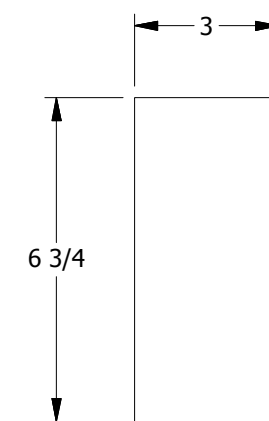

© 2012 JELD-WEN, inc. ALL RIGHTS RESERVED.  
 NO DUPLICATION OR DISTRIBUTION PERMITTED.  
 JELD-WEN, inc. CONFIDENTIAL AND PROPRIETARY.

**LOCK BLOCK LOCATION**  
 DOOR SKIN REMOVED

**SECTION A-A**

DIMENSION TABLE			
DOOR SIZE	"A"	"B"	"C"
3'-0" x 6'-8"	36"	24"	6"

© 2012 JELD-WEN, inc. ALL RIGHTS RESERVED.  
NO DUPLICATION OR DISTRIBUTION PERMITTED.  
JELD-WEN, inc. CONFIDENTIAL AND PROPRIETARY.

DIMENSION TABLE				
DOOR SIZE	"A"	"B"	"C"	"D"
3'-0" x 7'-0"	36"	9"	6 1/2"	5"