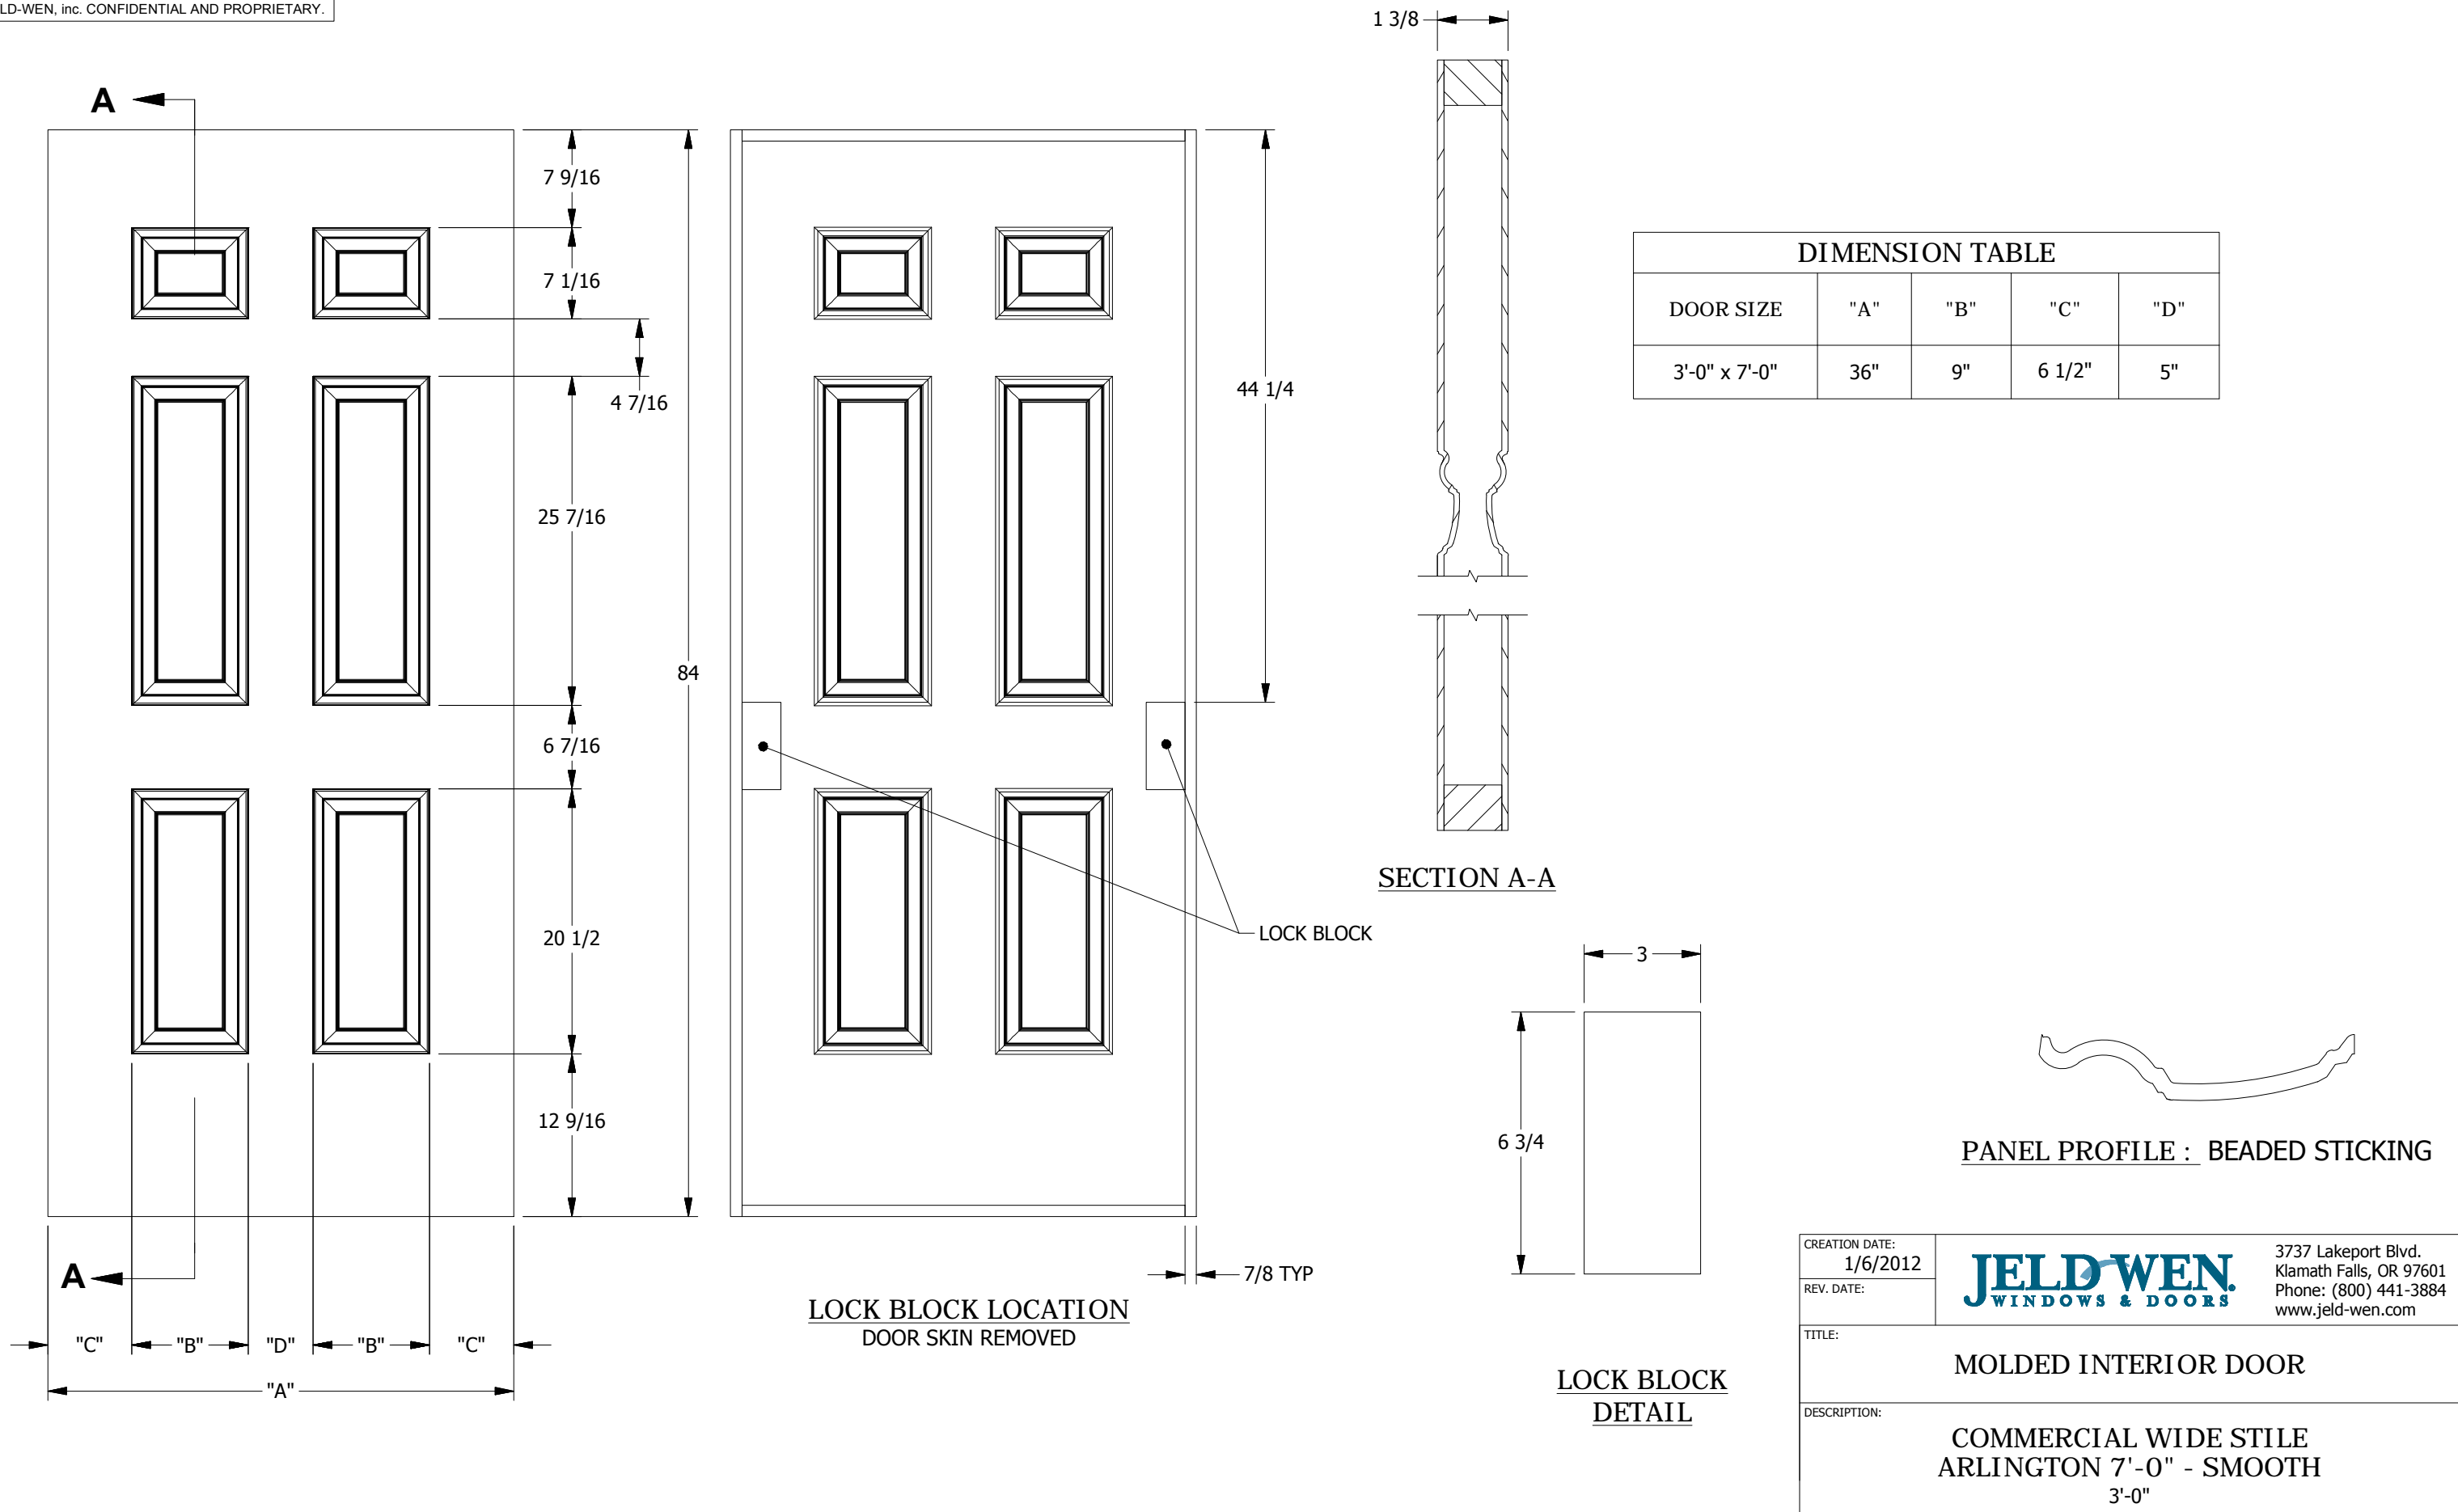

© 2012 JELD-WEN, inc. ALL RIGHTS RESERVED.
NO DUPLICATION OR DISTRIBUTION PERMITTED.
JELD-WEN, inc. CONFIDENTIAL AND PROPRIETARY.

DIMENSION TABLE				
DOOR SIZE	"A"	"B"	"C"	"D"
3'-0" x 7'-0"	36"	9"	6 1/2"	5"

CREATION DATE: 1/6/2012		3737 Lakeport Blvd. Klamath Falls, OR 97601 Phone: (800) 441-3884 www.jeld-wen.com
REV. DATE:		
TITLE:	MOLDED INTERIOR DOOR	
DESCRIPTION:	COMMERCIAL WIDE STILE ARLINGTON 7'-0" - SMOOTH 3'-0"