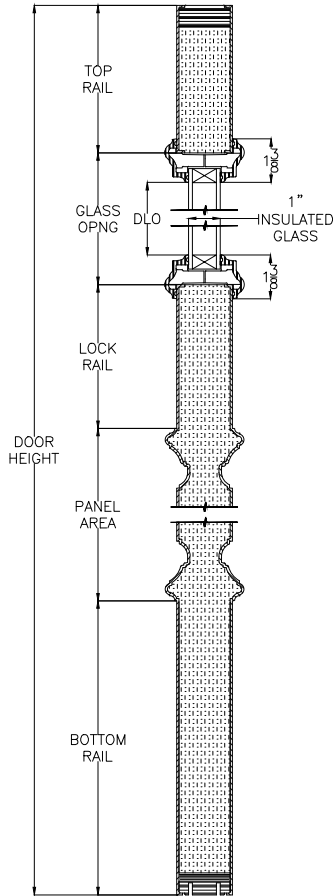

Fiberglass Exterior Doors
Architectural

Mahogany Glass Design Door Elevations

Table of Contents

| | |
|---|---|
| AM-826 Full View Door | 2 |
| AM-828 1-Panel $\frac{3}{4}$ Square View Door | 3 |
| AM-949 3-Panel Eyebrow Oval View Door..... | 4 |
| AM8-826 8ft. 1-Panel $\frac{3}{4}$ View Door..... | 5 |

JELD-WEN ARCHITECTURAL FIBERGLASS EXTERIOR DOORS
WINDOWS & DOORS AM-826
FULL VIEW

Door Size 35 3/4" [908]
 Daylight Opening 23 1/4" [590]

VERTICAL CROSS SECTION

Elevation Notes: • Door Size = Book Size Before Prefit • Daylight Opening (DLO) = Visible Glass. • Moulding Profile = AM • Panel Profile = n/a
 • Values in brackets [] are in millimeters • Wood grain = Mahogany

Scale: 1/4" = 1'-0"

JELD-WEN reserves the right to change specifications without notice.

AM-828
1-PANEL 3/4 SQUARE VIEW

Door Size 35 3/4" [908]
Daylight Opening 23 1/4" [590]

VERTICAL CROSS SECTION

Elevation Notes: • Door Size = Book Size Before Prefit • Daylight Opening (DLO) = Visible Glass. • Moulding Profile = AM
• Values in brackets [] are in millimeters • Wood grain = Mahogany • Panel Profile = n/a

Scale: 1/4" = 1'-0"

JELD-WEN reserves the right to change specifications without notice.

JELD-WEN ARCHITECTURAL FIBERGLASS EXTERIOR DOORS
WINDOWS & DOORS AM-949
3-PANEL EYEBROW OVAL VIEW

Door Size 35 3/4" [908]
 Daylight Opening 17" [432]