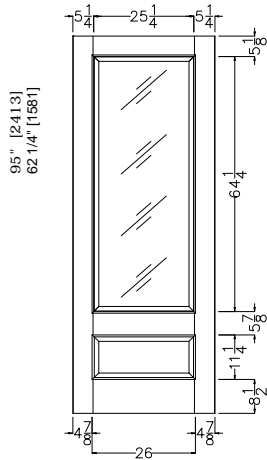

Scale: 1/4" = 1'-0"

JELD-WEN reserves the right to change specifications without notice.

AM-828
1-PANEL 3/4 SQUARE VIEW

Door Size 35 3/4" [908]
Daylight Opening 23 1/4" [590]

VERTICAL CROSS SECTION

Elevation Notes: • Door Size = Book Size Before Prefit • Daylight Opening (DLO) = Visible Glass. • Moulding Profile = AM
• Values in brackets [] are in millimeters • Wood grain = Mahogany • Panel Profile = n/a

Scale: 1/4" = 1'-0"

JELD-WEN reserves the right to change specifications without notice.

JELD-WEN ARCHITECTURAL FIBERGLASS EXTERIOR DOORS
WINDOWS & DOORS AM-949
3-PANEL EYEBROW OVAL VIEW

Door Size 35 3/4" [908]
 Daylight Opening 17" [432]

VERTICAL CROSS SECTION

Elevation Notes: • Door Size = Book Size Before Prefit • Daylight Opening (DLO) = Visible Glass. • Door Cross-Section: • Moulding Profile = AM
 • Values in brackets [] are in millimeters • Wood grain = Mahogany • Panel Profile = n/a

Scale: 1/4" = 1'-0"

JELD-WEN reserves the right to change specifications without notice.

JELD-WEN ARCHITECTURAL FIBERGLASS EXTERIOR DOORS
WINDOWS & DOORS

AM8-826
8' 1-PANEL 3/4 VIEW

Door Size 35 3/4" [908]
 Daylight Opening 23 1/4" [590]