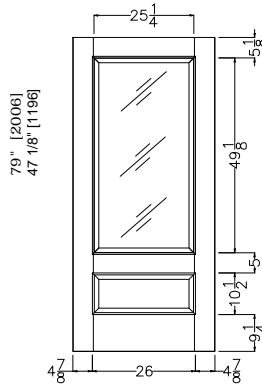

JELD-WEN ARCHITECTURAL FIBERGLASS EXTERIOR DOORS
WINDOWS & DOORS AM-826
FULL VIEW

Door Size 35 3/4" [908]
 Daylight Opening 23 1/4" [590]

VERTICAL CROSS SECTION

Elevation Notes: • Door Size = Book Size Before Prefit • Daylight Opening (DLO) = Visible Glass. • Moulding Profile = AM • Panel Profile = n/a
 • Values in brackets [] are in millimeters • Wood grain = Mahogany

Scale: 1/4" = 1'-0"

JELD-WEN reserves the right to change specifications without notice.

AM-828
1-PANEL 3/4 SQUARE VIEW

Door Size 35 3/4" [908]
Daylight Opening 23 1/4" [590]

VERTICAL CROSS SECTION

Elevation Notes: • Door Size = Book Size Before Prefit • Daylight Opening (DLO) = Visible Glass. • Moulding Profile = AM
• Values in brackets [] are in millimeters • Wood grain = Mahogany • Panel Profile = n/a

Scale: 1/4" = 1'-0"

JELD-WEN reserves the right to change specifications without notice.

JELD-WEN ARCHITECTURAL FIBERGLASS EXTERIOR DOORS
WINDOWS & DOORS AM-949
3-PANEL EYEBROW OVAL VIEW

Door Size 35 3/4" [908]
 Daylight Opening 17" [432]

Scale: 1/4" = 1'-0"

JELD-WEN reserves the right to change specifications without notice.