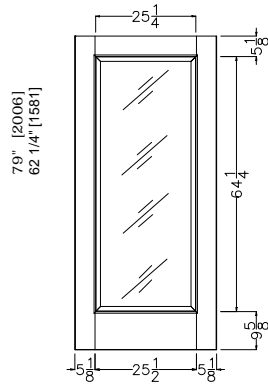

Fiberglass Exterior Doors
Architectural

Mahogany Glass Design Door Elevations

Table of Contents

| | |
|---|---|
| AM-826 Full View Door | 2 |
| AM-828 1-Panel $\frac{3}{4}$ Square View Door | 3 |
| AM-949 3-Panel Eyebrow Oval View Door..... | 4 |
| AM8-826 8ft. 1-Panel $\frac{3}{4}$ View Door..... | 5 |

JELD-WEN ARCHITECTURAL FIBERGLASS EXTERIOR DOORS
WINDOWS & DOORS AM-826
FULL VIEW

Door Size 35 3/4" [908]
 Daylight Opening 23 1/4" [590]

VERTICAL CROSS SECTION

Elevation Notes: • Door Size = Book Size Before Prefit • Daylight Opening (DLO) = Visible Glass. • Moulding Profile = AM • Panel Profile = n/a
 • Values in brackets [] are in millimeters • Wood grain = Mahogany

Scale: 1/4" = 1'-0"

JELD-WEN reserves the right to change specifications without notice.

AM-828
1-PANEL 3/4 SQUARE VIEW

Door Size 35 3/4" [908]
Daylight Opening 23 1/4" [590]

VERTICAL CROSS SECTION

Elevation Notes: • Door Size = Book Size Before Prefit • Daylight Opening (DLO) = Visible Glass. • Moulding Profile = AM
• Values in brackets [] are in millimeters • Wood grain = Mahogany • Panel Profile = n/a

Scale: 1/4" = 1'-0"

JELD-WEN reserves the right to change specifications without notice.

JELD-WEN ARCHITECTURAL FIBERGLASS EXTERIOR DOORS
WINDOWS & DOORS AM-949
3-PANEL EYEBROW OVAL VIEW

Door Size 35 3/4" [908]
 Daylight Opening 17" [432]