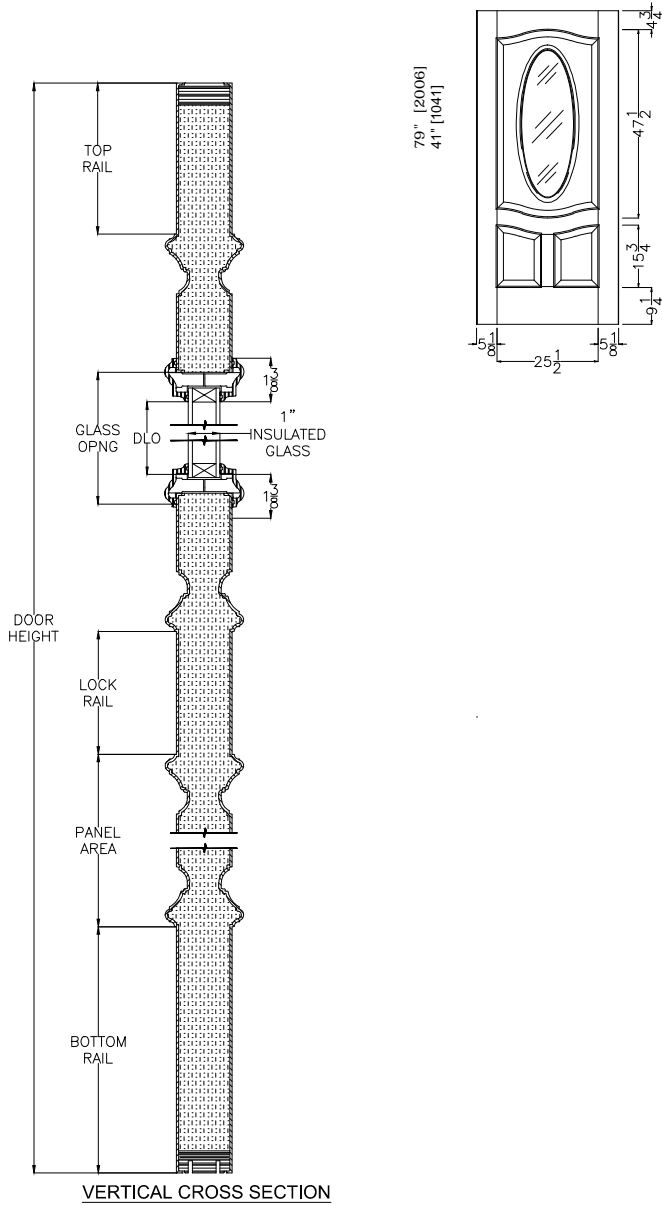

JELD-WEN ARCHITECTURAL FIBERGLASS EXTERIOR DOORS
WINDOWS & DOORS AM-826
FULL VIEW

Door Size 35 3/4" [908]
 Daylight Opening 23 1/4" [590]

VERTICAL CROSS SECTION

Elevation Notes: • Door Size = Book Size Before Prefit • Daylight Opening (DLO) = Visible Glass. • Moulding Profile = AM • Panel Profile = n/a
 • Values in brackets [] are in millimeters • Wood grain = Mahogany

Scale: 1/4" = 1'-0"

JELD-WEN reserves the right to change specifications without notice.

AM-828
1-PANEL 3/4 SQUARE VIEW

Door Size 35 3/4" [908]
Daylight Opening 23 1/4" [590]

VERTICAL CROSS SECTION

Elevation Notes: • Door Size = Book Size Before Prefit • Daylight Opening (DLO) = Visible Glass. • Moulding Profile = AM
• Values in brackets [] are in millimeters • Wood grain = Mahogany • Panel Profile = n/a

Scale: 1/4" = 1'-0"

JELD-WEN reserves the right to change specifications without notice.

JELD-WEN ARCHITECTURAL FIBERGLASS EXTERIOR DOORS
WINDOWS & DOORS AM-949
3-PANEL EYEBROW OVAL VIEW

Door Size 35 3/4" [908]
 Daylight Opening 17" [432]

Scale: 1/4" = 1'-0"

JELD-WEN reserves the right to change specifications without notice.