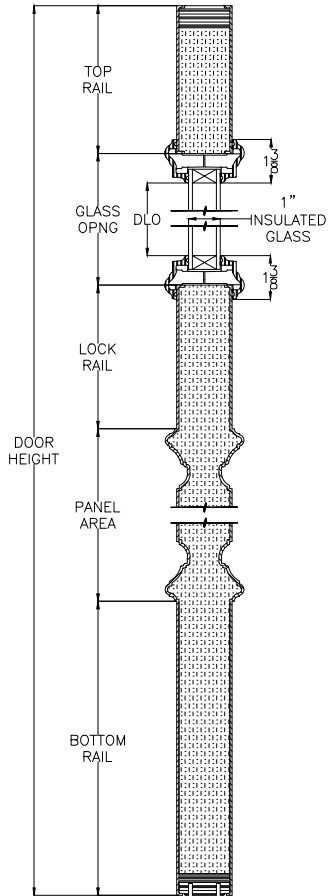

Scale: 1/4" = 1'-0"

JELD-WEN reserves the right to change specifications without notice.

JELD-WEN ARCHITECTURAL FIBERGLASS EXTERIOR DOORS
WINDOWS & DOORS AM-949
3-PANEL EYEBROW OVAL VIEW

Door Size 35 3/4" [908]
 Daylight Opening 17" [432]

VERTICAL CROSS SECTION

Elevation Notes: • Door Size = Book Size Before Prefit • Daylight Opening (DLO) = Visible Glass. • Door Cross-Section: • Moulding Profile = AM
 • Values in brackets [] are in millimeters • Wood grain = Mahogany • Panel Profile = n/a

Scale: 1/4" = 1'-0"

JELD-WEN reserves the right to change specifications without notice.

JELD-WEN ARCHITECTURAL FIBERGLASS EXTERIOR DOORS
WINDOWS & DOORS

AM8-826
8' 1-PANEL 3/4 VIEW

Door Size 35 3/4" [908]
 Daylight Opening 23 1/4" [590]

VERTICAL CROSS SECTION

Elevation Notes: • Door Size = Book Size Before Prefit • Daylight Opening (DLO) = Visible Glass. • Values in brackets [] are in millimeters • Wood grain = Mahogany

Door Cross-Section: • Moulding Profile = AM • Panel Profile = n/a