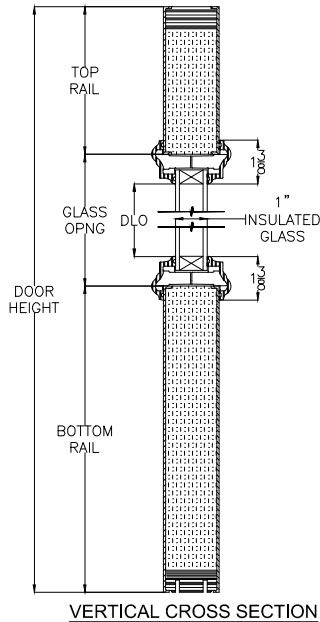

Fiberglass Exterior Doors
Architectural

Mahogany Glass Design Door Elevations

Table of Contents

| | |
|---|---|
| AM-826 Full View Door | 2 |
| AM-828 1-Panel $\frac{3}{4}$ Square View Door | 3 |
| AM-949 3-Panel Eyebrow Oval View Door..... | 4 |
| AM8-826 8ft. 1-Panel $\frac{3}{4}$ View Door..... | 5 |

JELD-WEN ARCHITECTURAL FIBERGLASS EXTERIOR DOORS
WINDOWS & DOORS AM-826
FULL VIEW

Door Size 35 3/4" [908]
 Daylight Opening 23 1/4" [590]

VERTICAL CROSS SECTION

Elevation Notes: • Door Size = Book Size Before Prefit • Daylight Opening (DLO) = Visible Glass. • Moulding Profile = AM • Panel Profile = n/a
 • Values in brackets [] are in millimeters • Wood grain = Mahogany

Scale: 1/4" = 1'-0"

JELD-WEN reserves the right to change specifications without notice.

AM-828
1-PANEL 3/4 SQUARE VIEW

Door Size 35 3/4" [908]
Daylight Opening 23 1/4" [590]

VERTICAL CROSS SECTION

Elevation Notes: • Door Size = Book Size Before Prefit • Daylight Opening (DLO) = Visible Glass. • Moulding Profile = AM
• Values in brackets [] are in millimeters • Wood grain = Mahogany • Panel Profile = n/a

Scale: 1/4" = 1'-0"

JELD-WEN reserves the right to change specifications without notice.