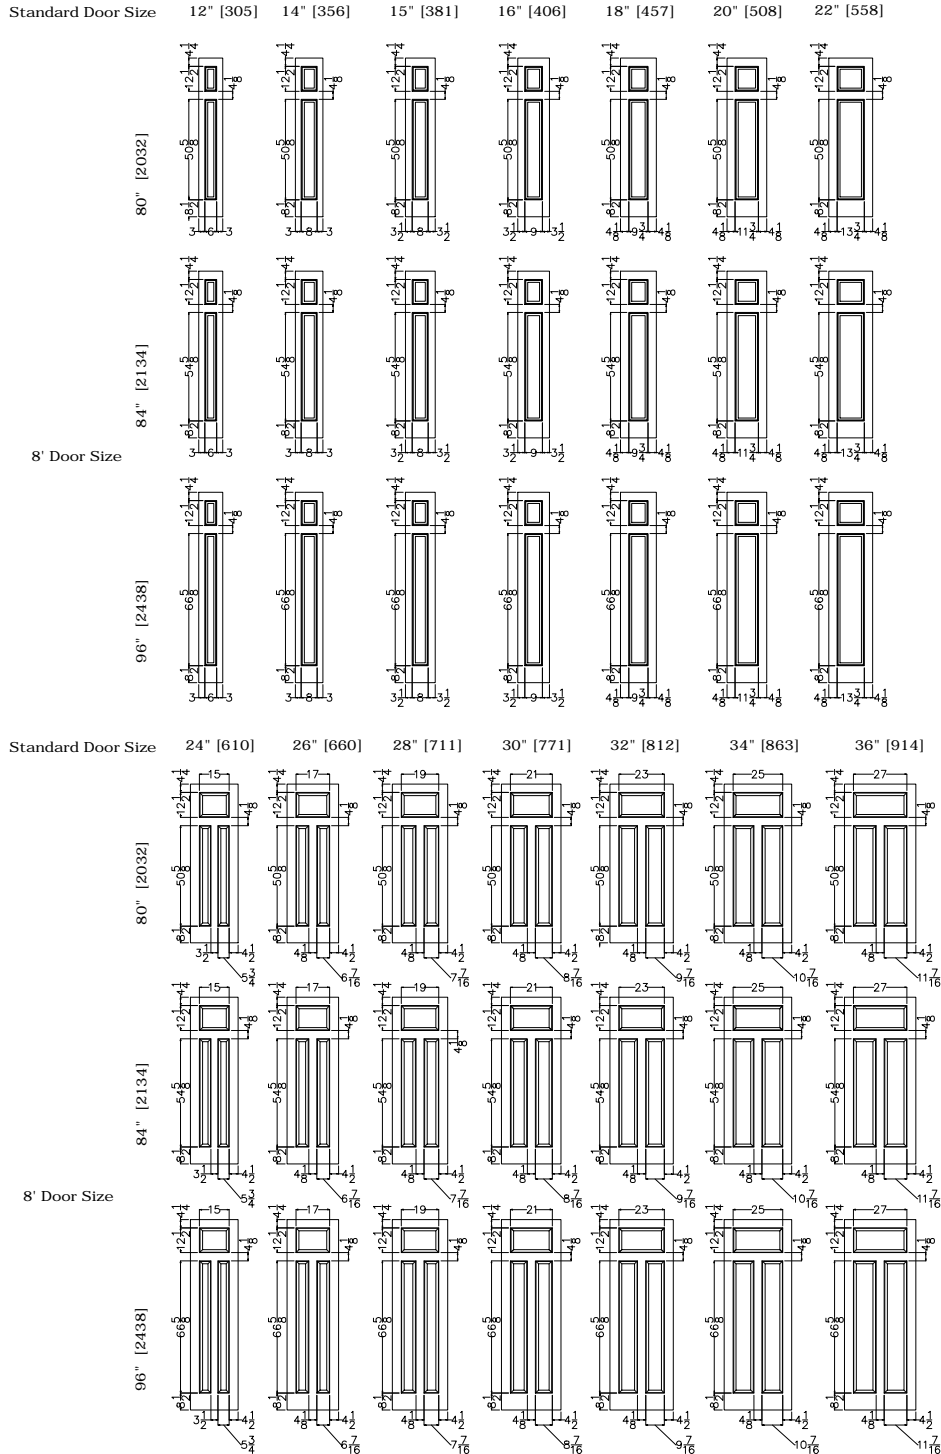

C3240 OG & SQUARE STICKING

Elevation Notes: Door Size = Book Size Before Prefit
Values in brackets [ ] are in millimeters

Door Information: * 20 min. Fire Rating
* Fire Door Information - Square sticking N/A in 24" door.
* Fire door N/A in flat panel.

Scale: 1/8" = 1'-0"

JELD-WEN reserves the right to change specifications without notice.