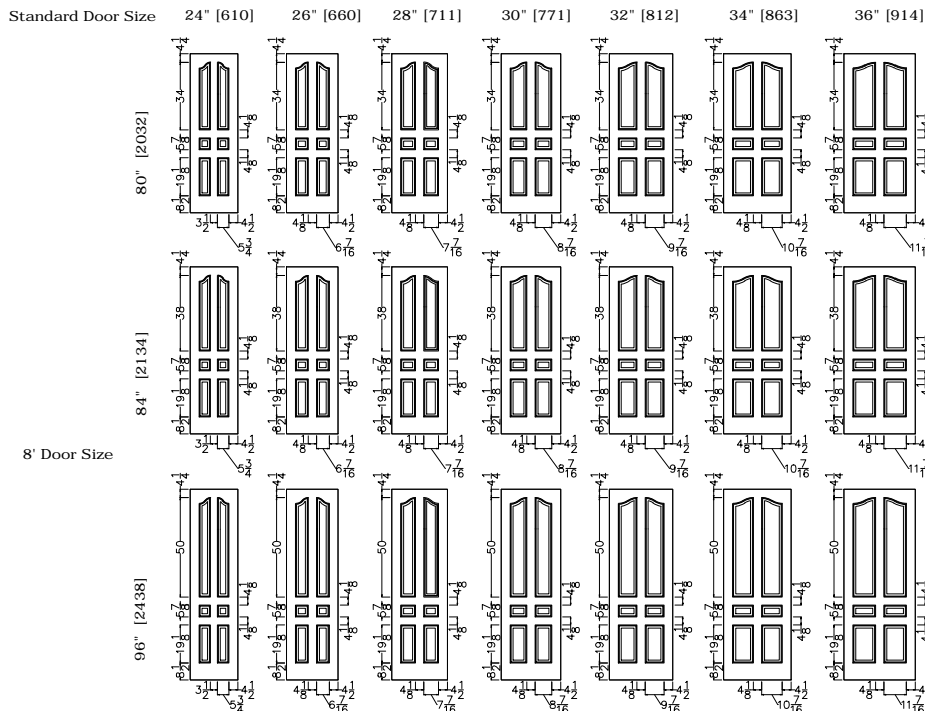

CUSTOM CARVED - INTERIOR DOORS

C6030
OG & SQUARE STICKING

Elevation Notes:

Door Size = Book Size Before Prefit
Values in brackets [ ] are in millimeters

Door Information:

* Fire door Square sticking N/A in 96" or larger.
* Fire door N/A in flat panel.

Scale: 1/8" = 1'-0"

JELD-WEN reserves the right to change specifications without notice.