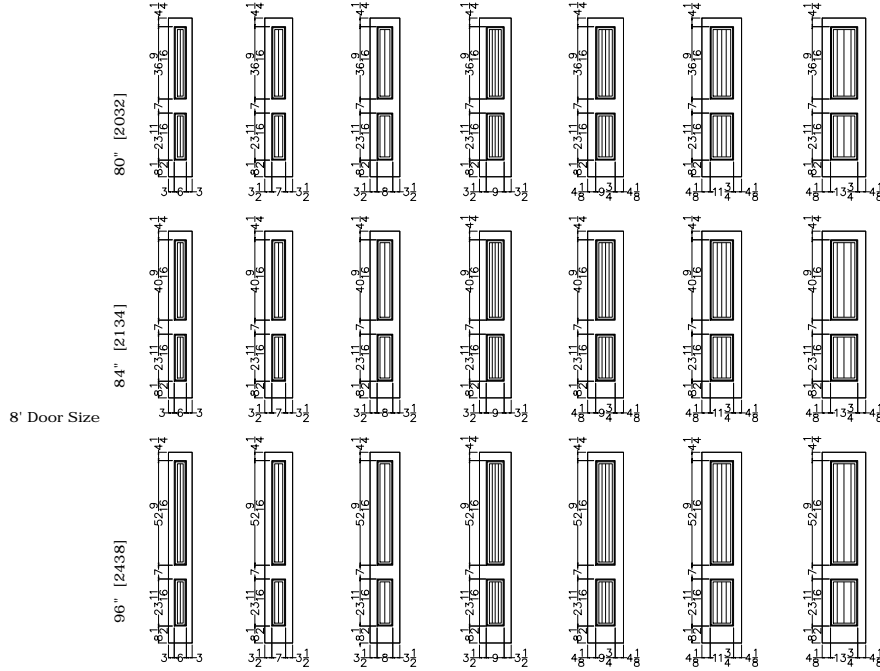

Standard Door Size   12" [305]   14" [356]   15" [381]   16" [406]   18" [457]   20" [508]   22" [558]

Standard Door Size   24" [610]   26" [660]   28" [711]   30" [771]   32" [812]   34" [863]   36" [914]