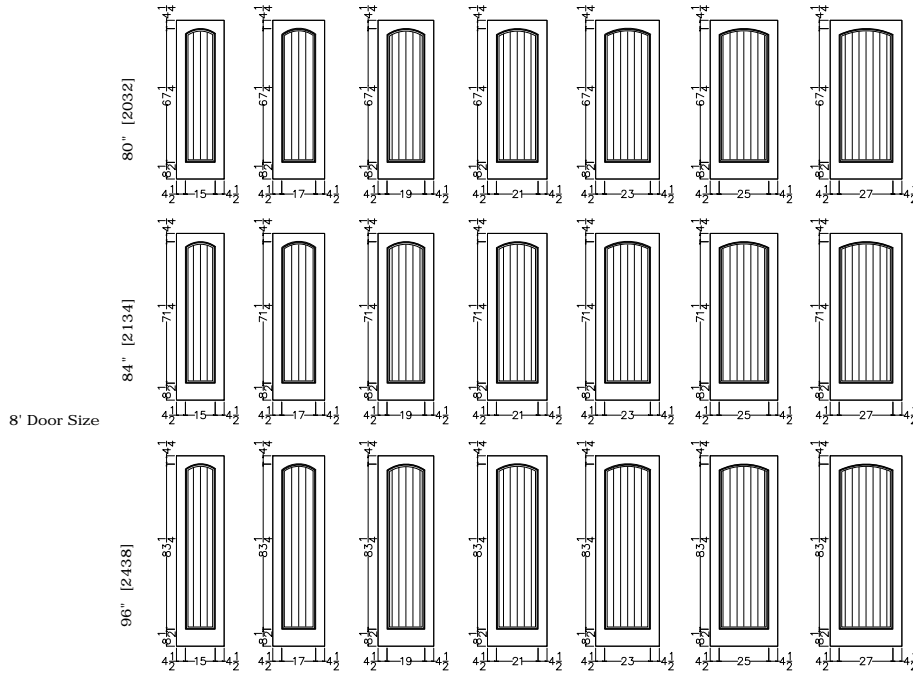

Elevation Notes:

Door Size = Book Size Before Prefit
Values in brackets [ ] are in millimeters

Door Information:

* 20 min. Fire Rating
* Fire Door Information

* Fire door available in shown sizes.
* Fire door N/A in flat panel.

Scale: 1/8" = 1'-0"

JELD-WEN reserves the right to change specifications without notice.