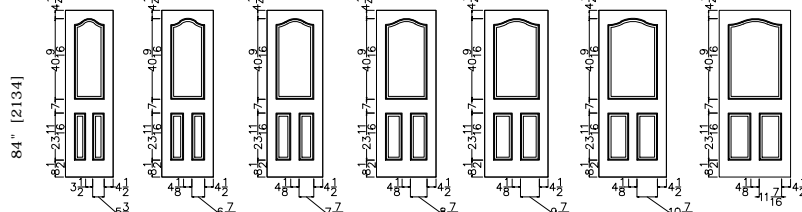

CUSTOM CARVED - INTERIOR DOORS

C3020
OG & SQUARE STICKING

Standard Door Size 12" [305] 14" [356] 15" [381] 16" [406] 18" [457] 20" [508] 22" [558]

80" [2032] Not Available Not Available Not Available Not Available Not Available Not Available Not Available

84" [2134] Not Available Not Available Not Available Not Available Not Available Not Available Not Available

8' Door Size

96" [2438] Not Available Not Available Not Available Not Available Not Available Not Available Not Available

Standard Door Size 24" [610] 26" [660] 28" [711] 30" [771] 32" [812] 34" [863] 36" [914]

8' Door Size