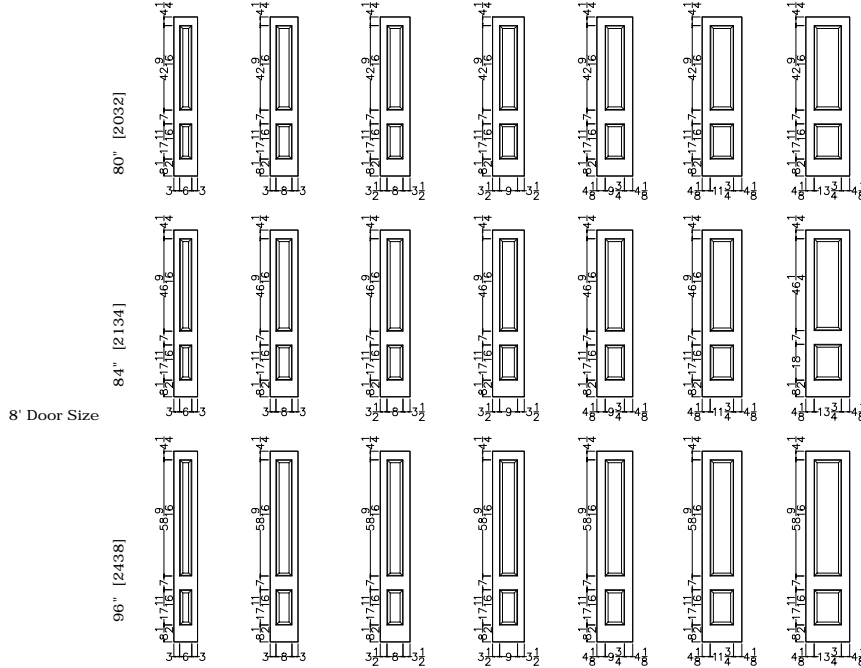

CUSTOM CARVED - INTERIOR DOORS
C2060
OG & SQUARE STICKING

Standard Door Size   12" [305]   14" [356]   15" [381]   16" [406]   18" [457]   20" [508]   22" [558]

Standard Door Size   24" [610]   26" [660]   28" [711]   30" [771]   32" [812]   34" [863]   36" [914]