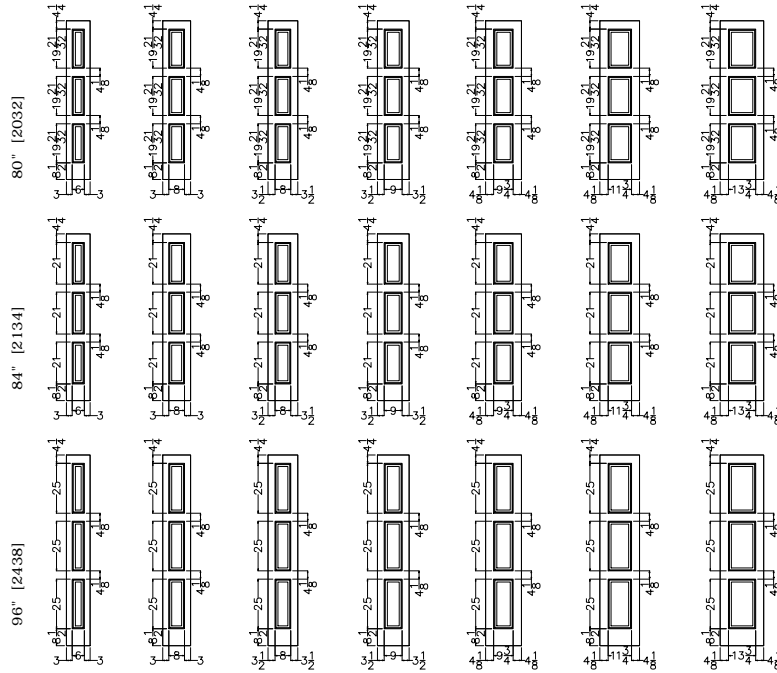

C6080 OG & SQUARE STICKING

Standard Door Size 12" [305] 14" [356] 15" [381] 16" [406] 18" [457] 20" [508] 22" [558]

Standard Door Size 24" [610] 26" [660] 28" [711] 30" [771] 32" [812] 34" [863] 36" [914]