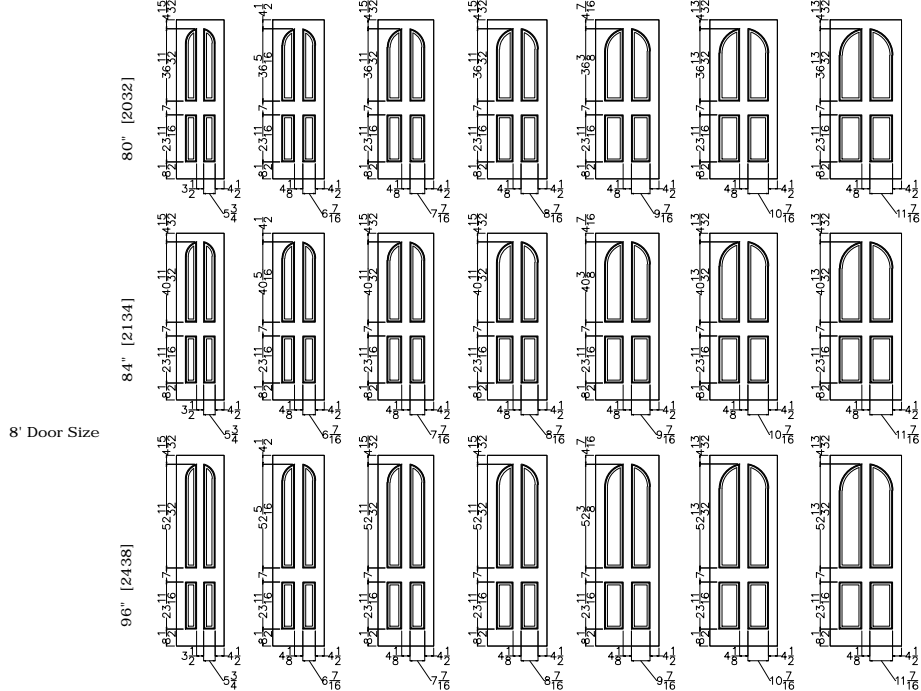

Elevation Notes: Door Size = Book Size Before Prefit
Values in brackets [ ] are in millimeters

Door Information: * 20 min. Fire Rating
* Fire Door Information - Square Sticking N/A in 24".

- Available in shown sizes.
* Fire door N/A in flat panel.

JELD-WEN reserves the right to change specifications without notice.

Scale: 1/8" = 1'-0"