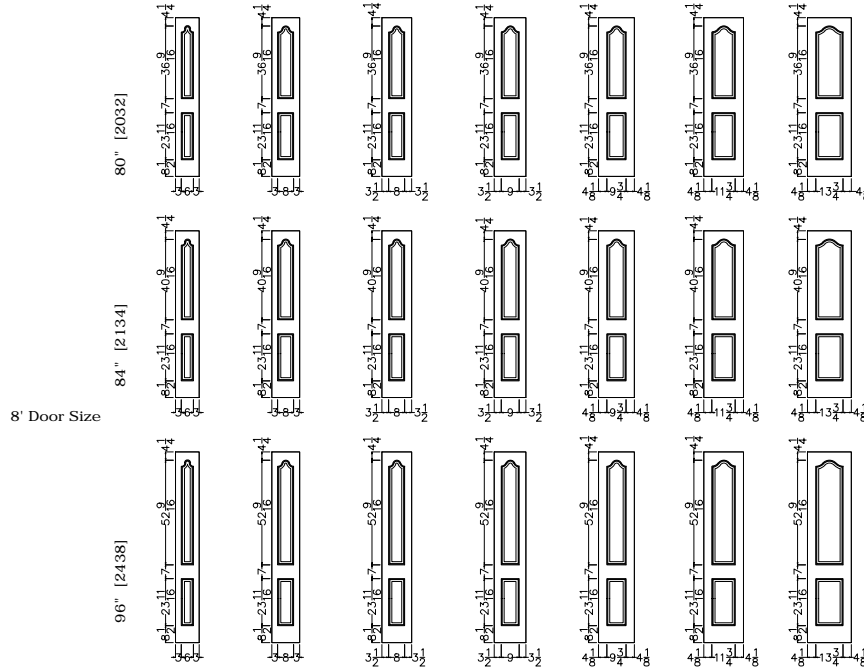

C2040 OG & SQUARE STICKING

Standard Door Size   12" [305]   14" [356]   15" [381]   16" [406]   18" [457]   20" [508]   22" [558]

Standard Door Size   24" [610]   26" [660]   28" [711]   30" [771]   32" [812]   34" [863]   36" [914]