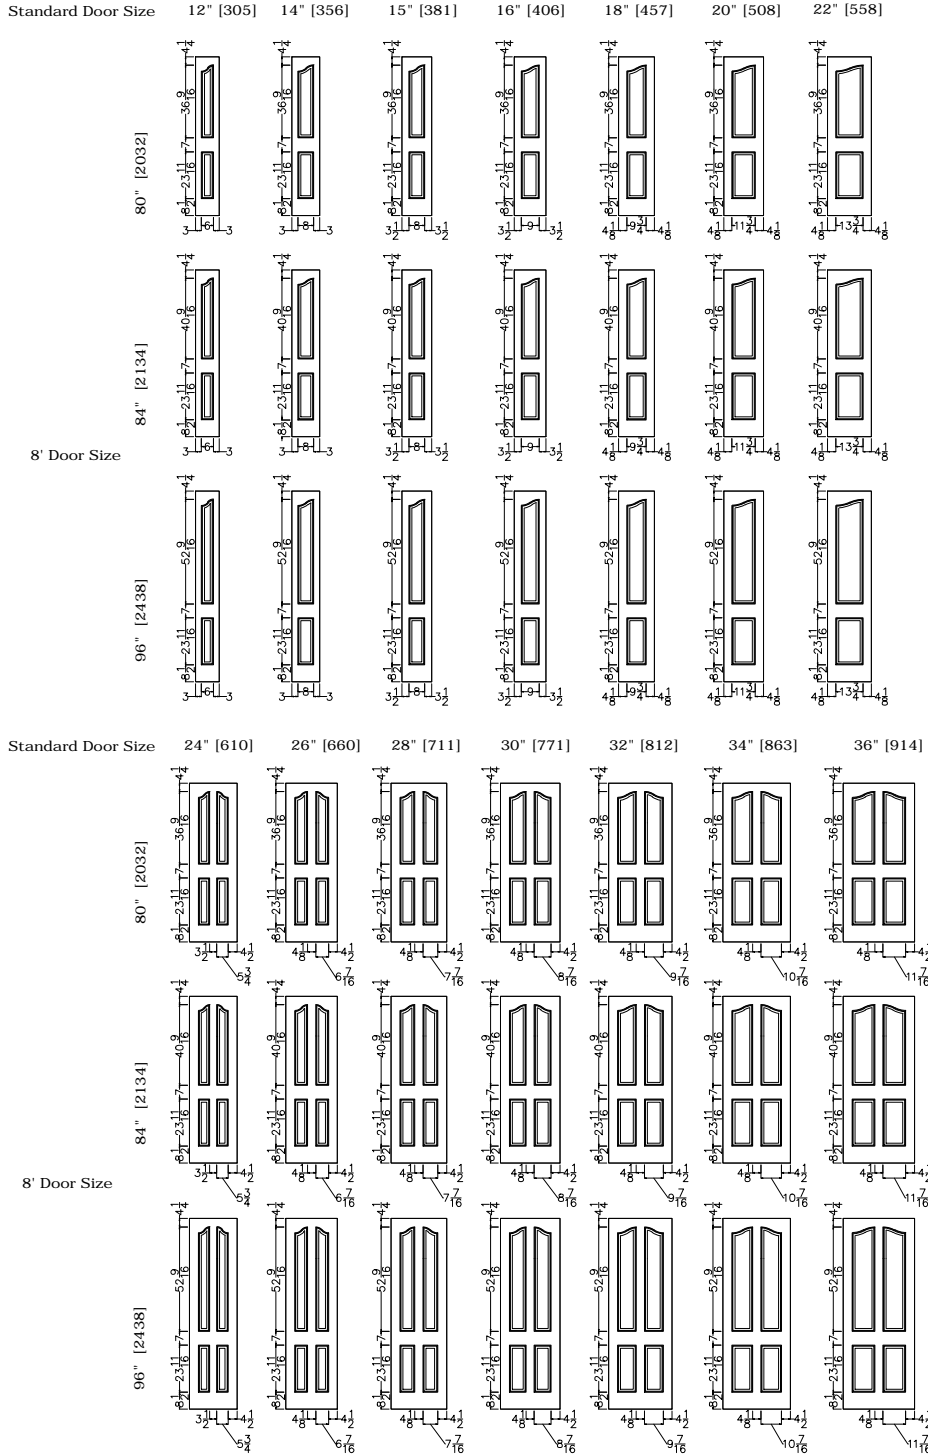

C4010 OG & SQUARE STICKING

Elevation Notes: Door Size = Book Size Before Prefit
Values in brackets [ ] are in millimeters

Door Information: * 20 min. Fire Rating
* Fire Door Information - Square sticking N/A in 24".

* Available in shown sizes.
* Fire door N/A in flat panel.

Scale: 1/8" = 1'-0"

JELD-WEN reserves the right to change specifications without notice.