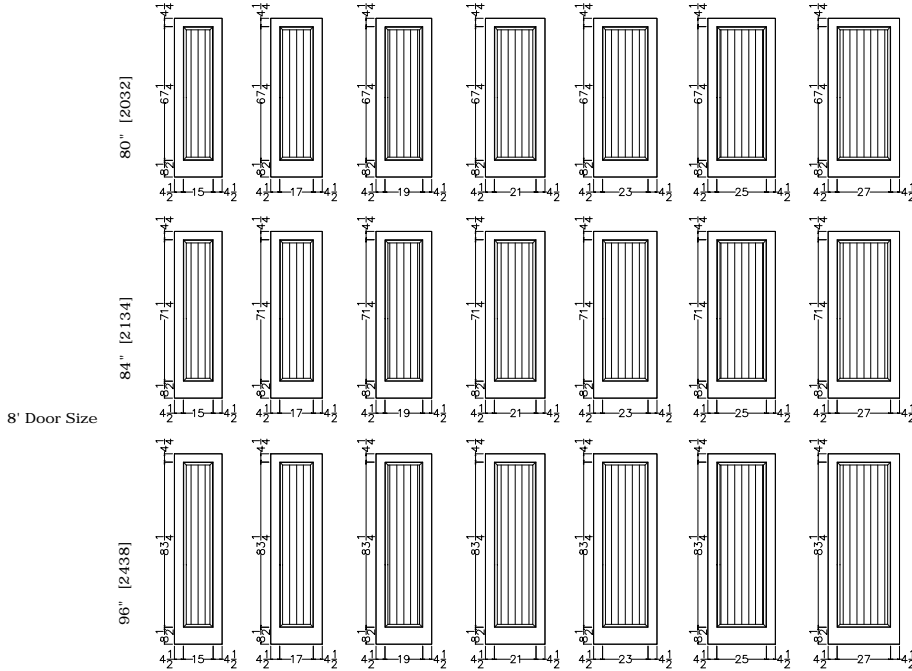

Elevation Notes:

Door Information:

* 20 min. Fire Rating
*Fire Door Information

* Fire door available in shown sizes.
* Fire door N/A in flat panel.

Scale: 1/8" = 1'-0"

JELD-WEN reserves the right to change specifications without notice.