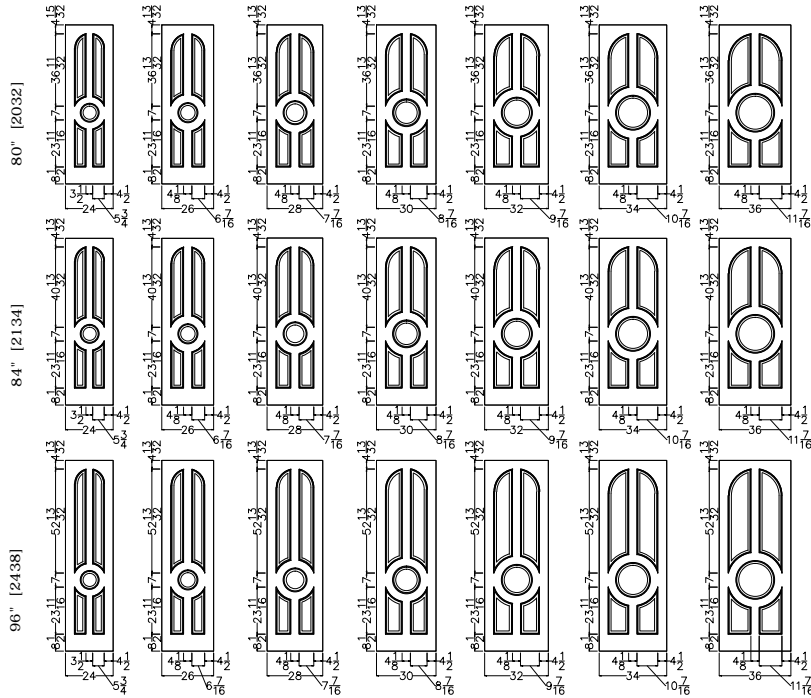

CUSTOM CARVED - INTERIOR DOORS

C5110
OG & SQUARE STICKING

Standard Door Size 12" [305] 14" [356] 15" [381] 16" [406] 18" [457] 20" [508] 22" [558]

80" [2032] Not Available Not Available Not Available Not Available Not Available Not Available Not Available

84" [2134] Not Available Not Available Not Available Not Available Not Available Not Available Not Available

8' Door Size

96" [2438] Not Available Not Available Not Available Not Available Not Available Not Available Not Available

Standard Door Size 24" [610] 26" [660] 28" [711] 30" [771] 32" [812] 34" [863] 36" [914]

8' Door Size

Elevation Notes:

Door Size = Book Size Before Prefit
Values in brackets [ ] are in millimeters

Door Information:

* Available in shown sizes.
* Fire door N/A in flat panel.

Scale: 1/8" = 1'-0"

JELD-WEN reserves the right to change specifications without notice.