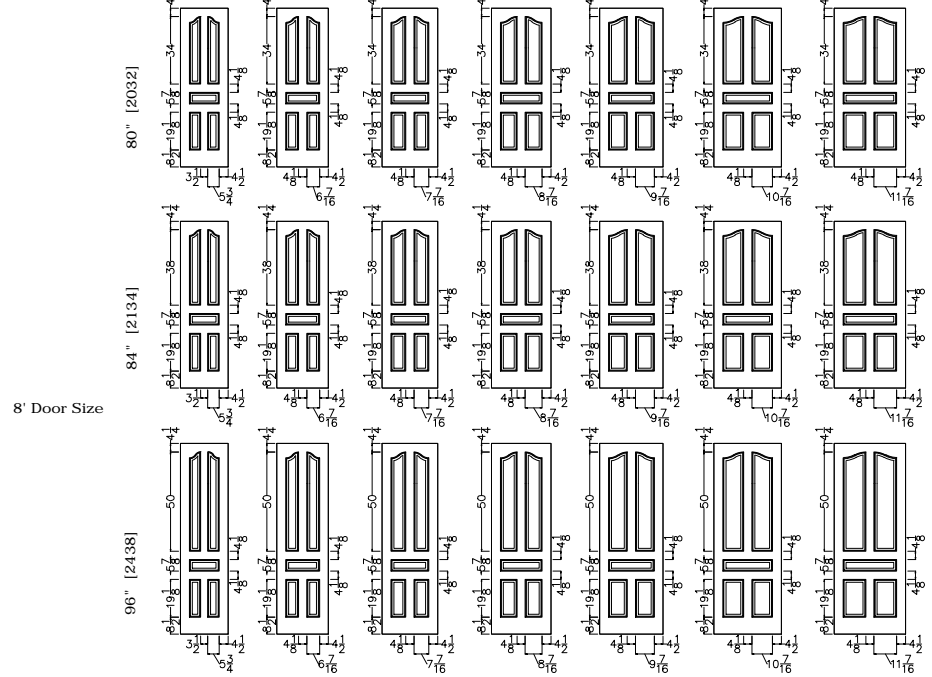

Elevation Notes:

Door Size = Book Size Before Prefit
Values in brackets [ ] are in millimeters

Door Information:

- Square sticking N/A in 24" or less.
* Fire door N/A in flat panel.

Scale: 1/8" = 1'-0"

JELD-WEN reserves the right to change specifications without notice.