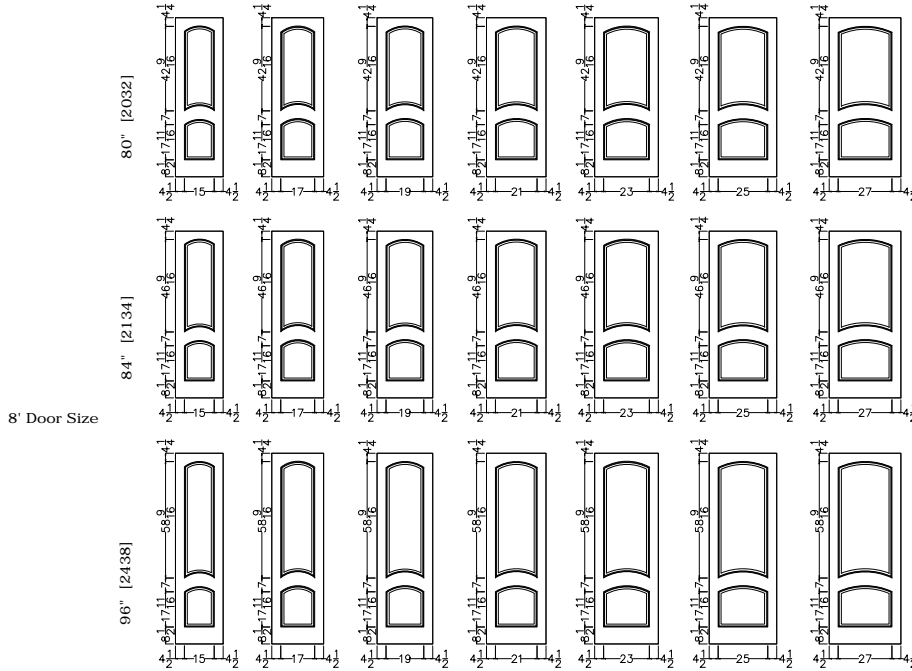

### OG & SQUARE STICKING

Standard Door Size	12" [305]	14" [356]	15" [381]	16" [406]	18" [457]	20" [508]	22" [558]	
8' Door Size	80" [2032]							
	84" [2134]							
	96" [2438]							
Standard Door Size	24" [610]	26" [660]	28" [711]	30" [771]	32" [812]	34" [863]	36" [914]	
8' Door Size	80" [2032]							
	84" [2134]							
	96" [2438]							

Standard Door Size    24" [610]    26" [660]    28" [711]    30" [771]    32" [812]    34" [863]    36" [914]

**Elevation Notes:**

Door Size = Book Size Before Prefit  
 Values in brackets [ ] are in millimeters