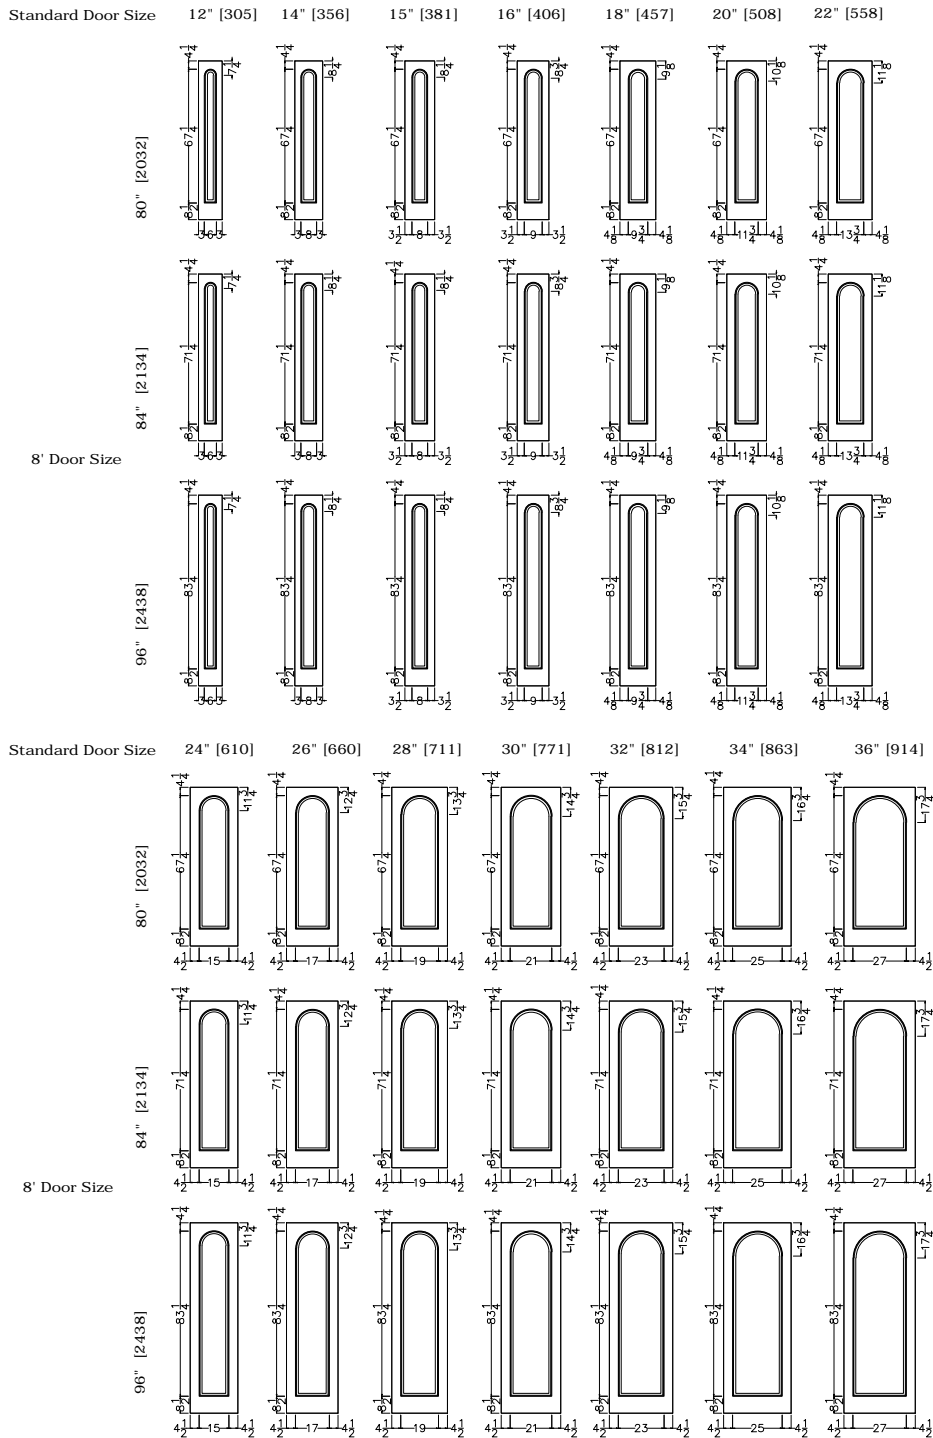

C1050 OG & SQUARE STICKING

Elevation Notes:

Door Size = Book Size Before Prefit
Values in brackets [ ] are in millimeters

Door Information:

* 20 min. Fire Rating
* Fire Door Information

* Fire door available in shown sizes.
* Fire door N/A in flat panel.

Scale: 1/8" = 1'-0"

JELD-WEN reserves the right to change specifications without notice.