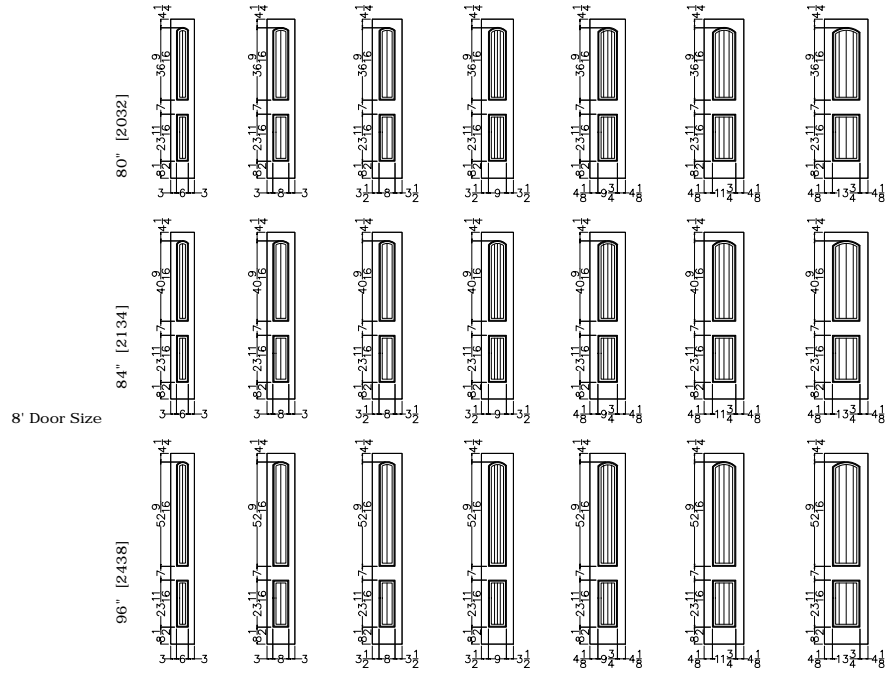

CUSTOM CARVED - INTERIOR DOORS

V2030
OG & SQUARE STICKING

Standard Door Size 12" [305] 14" [356] 15" [381] 16" [406] 18" [457] 20" [508] 22" [558]

Standard Door Size 24" [610] 26" [660] 28" [711] 30" [771] 32" [812] 34" [863] 36" [914]