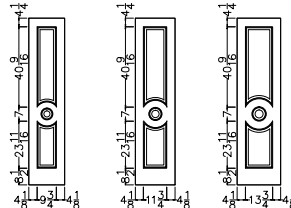

84" [2134]

Not Available Not Available Not Available Not Available