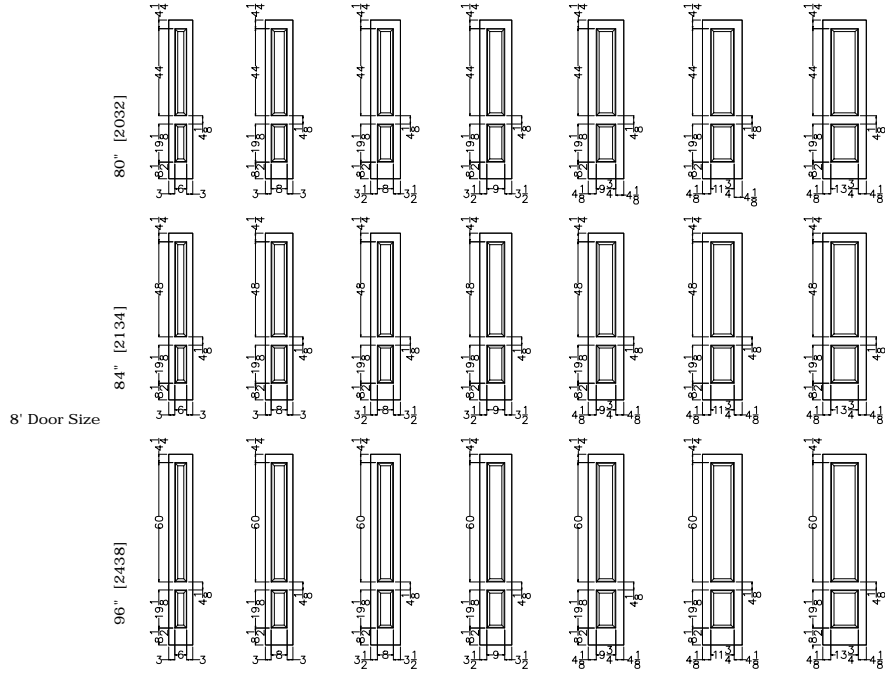

C4140 OG & SQUARE STICKING

Standard Door Size   12" [305]   14" [356]   15" [381]   16" [406]   18" [457]   20" [508]   22" [558]

Standard Door Size   24" [610]   26" [660]   28" [711]   30" [771]   32" [812]   34" [863]   36" [914]