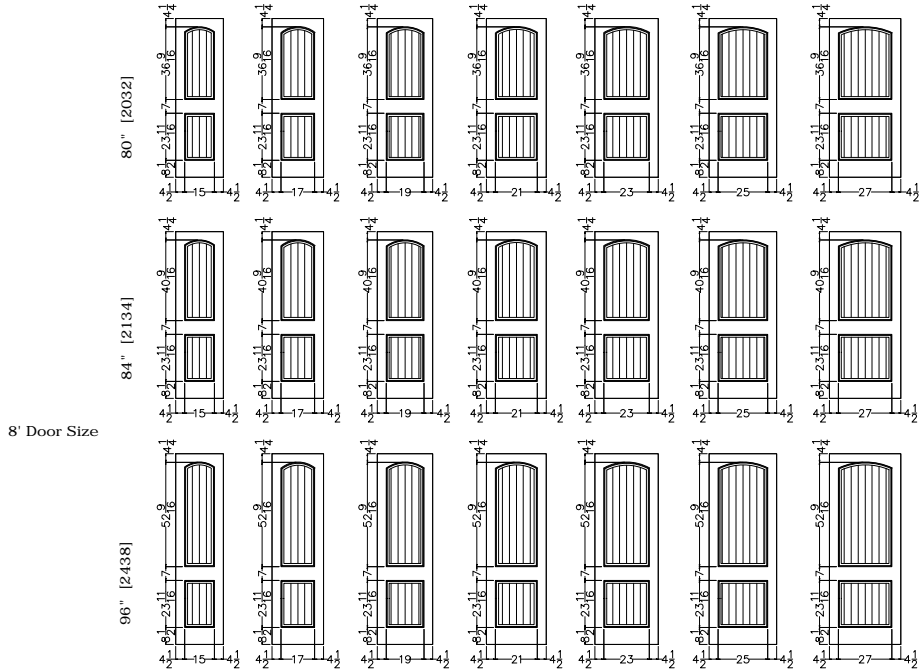

Elevation Notes: Door Size = Book Size Before Prefit
Values in brackets [ ] are in millimeters

Door Information: * 20 min. Fire Rating
* Fire Door Information

- Available in shown sizes.
* Fire door N/A in flat panel.

Scale: 1/8" = 1'-0"

JELD-WEN reserves the right to change specifications without notice.