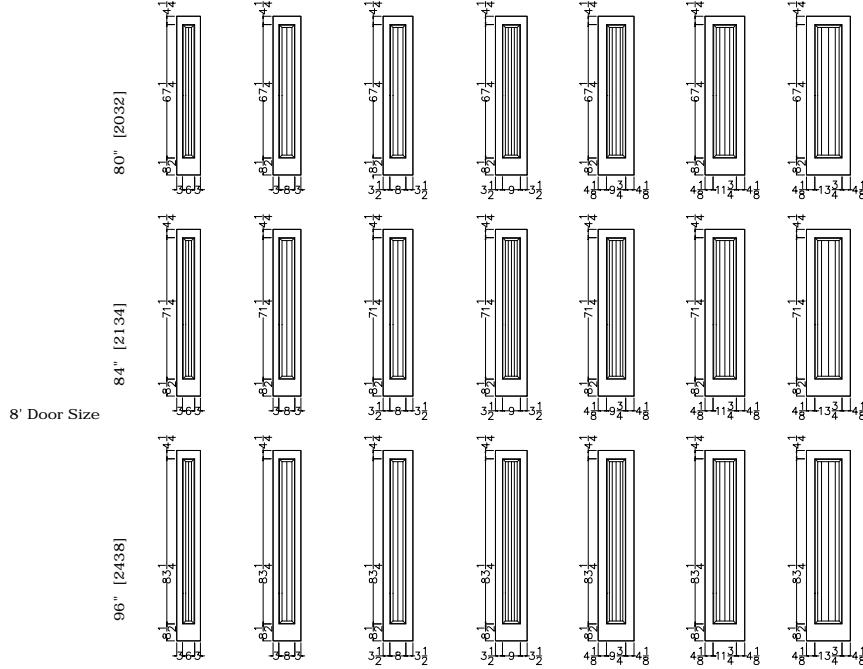

CUSTOM CARVED - INTERIOR DOORS
V1000
OG & SQUARE STICKING

Standard Door Size   12" [305]   14" [356]   15" [381]   16" [406]   18" [457]   20" [508]   22" [558]

Standard Door Size   24" [610]   26" [660]   28" [711]   30" [771]   32" [812]   34" [863]   36" [914]