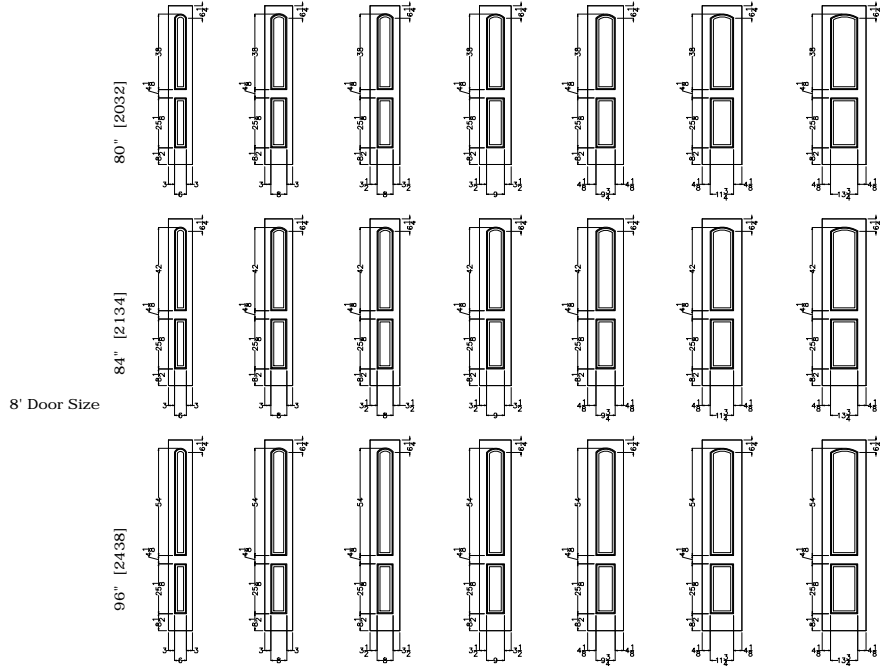

C4080 OG & SQUARE STICKING

Standard Door Size   12" [305]   14" [356]   15" [381]   16" [406]   18" [457]   20" [508]   22" [558]

Standard Door Size   24" [610]   26" [660]   28" [711]   30" [771]   32" [812]   34" [863]   36" [914]