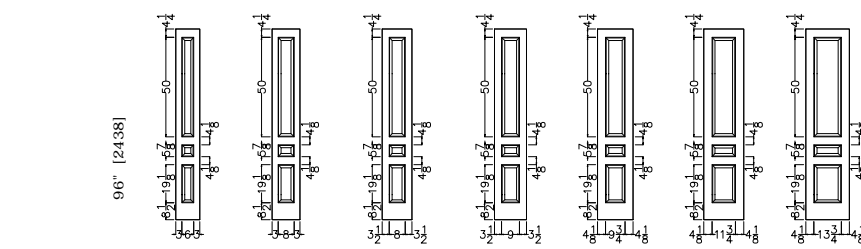

C3070 OG & SQUARE STICKING

Standard Door Size   12" [305]   14" [356]   15" [381]   16" [406]   18" [457]   20" [508]   22" [558]

Standard Door Size   24" [610]   26" [660]   28" [711]   30" [771]   32" [812]   34" [863]   36" [914]