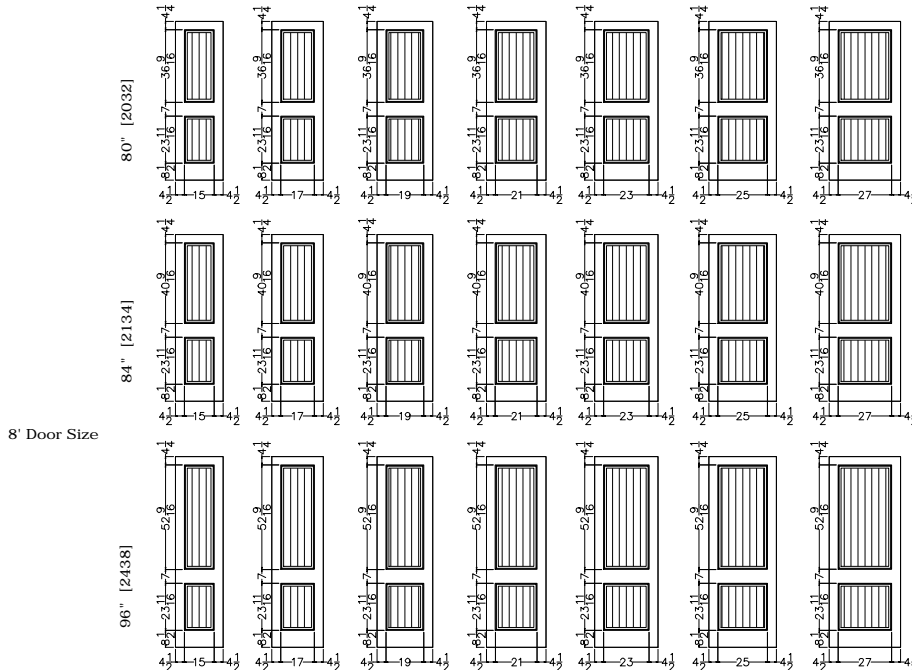

Standard Door Size    24" [610]    26" [660]    28" [711]    30" [771]    32" [812]    34" [863]    36" [914]

**Elevation Notes:** Door Size = Book Size Before Prefit  
Values in brackets [ ] are in millimeters