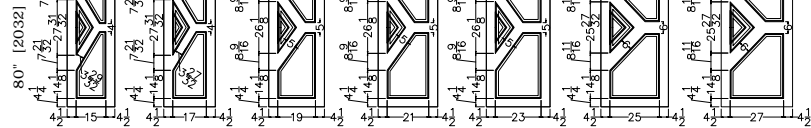

CUSTOM CARVED - INTERIOR DOORS

C3330
OG & SQUARE STICKING

Standard Door Size 12" [305] 14" [356] 15" [381] 16" [406] 18" [457] 20" [508] 22" [558]

80" [2032] Not Available Not Available Not Available Not Available Not Available Not Available Not Available

84" [2134] Not Available Not Available Not Available Not Available Not Available Not Available Not Available

8' Door Size

96" [2438] Not Available Not Available Not Available Not Available Not Available Not Available Not Available

Standard Door Size 24" [610] 26" [660] 28" [711] 30" [771] 32" [812] 34" [863] 36" [914]

8' Door Size