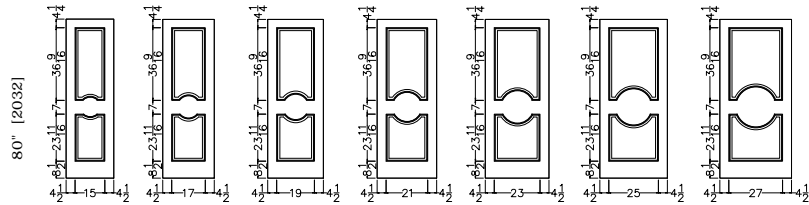

CUSTOM CARVED - INTERIOR DOORS

C2160
OG & SQUARE STICKING

Standard Door Size 12" [305] 14" [356] 15" [381] 16" [406] 18" [457] 20" [508] 22" [558]

80" [2032] Not Available Not Available Not Available Not Available Not Available Not Available Not Available

84" [2134] Not Available Not Available Not Available Not Available Not Available Not Available Not Available

8' Door Size

96" [2438] Not Available Not Available Not Available Not Available Not Available Not Available Not Available

Standard Door Size 24" [610] 26" [660] 28" [711] 30" [771] 32" [812] 34" [863] 36" [914]

8' Door Size