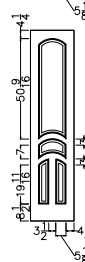

8' Door Size

96" [2438]

Not Available   Not Available   Not Available   Not Available   Not Available   Not Available

Standard Door Size   24" [610]   26" [660]   28" [711]   30" [771]   32" [812]   34" [863]   36" [914]

80" [2032]