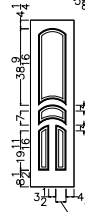

84" [2134]

Not Available   Not Available   Not Available   Not Available   Not Available   Not Available