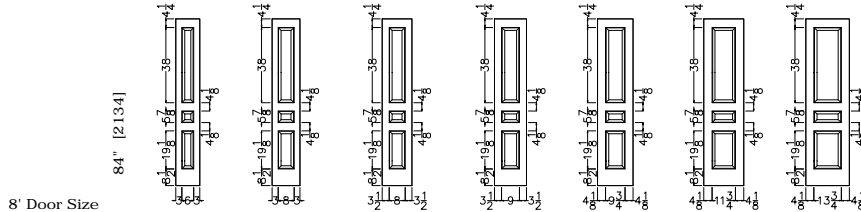

C3070 OG & SQUARE STICKING

Standard Door Size   12" [305]   14" [356]   15" [381]   16" [406]   18" [457]   20" [508]   22" [558]

Standard Door Size   24" [610]   26" [660]   28" [711]   30" [771]   32" [812]   34" [863]   36" [914]