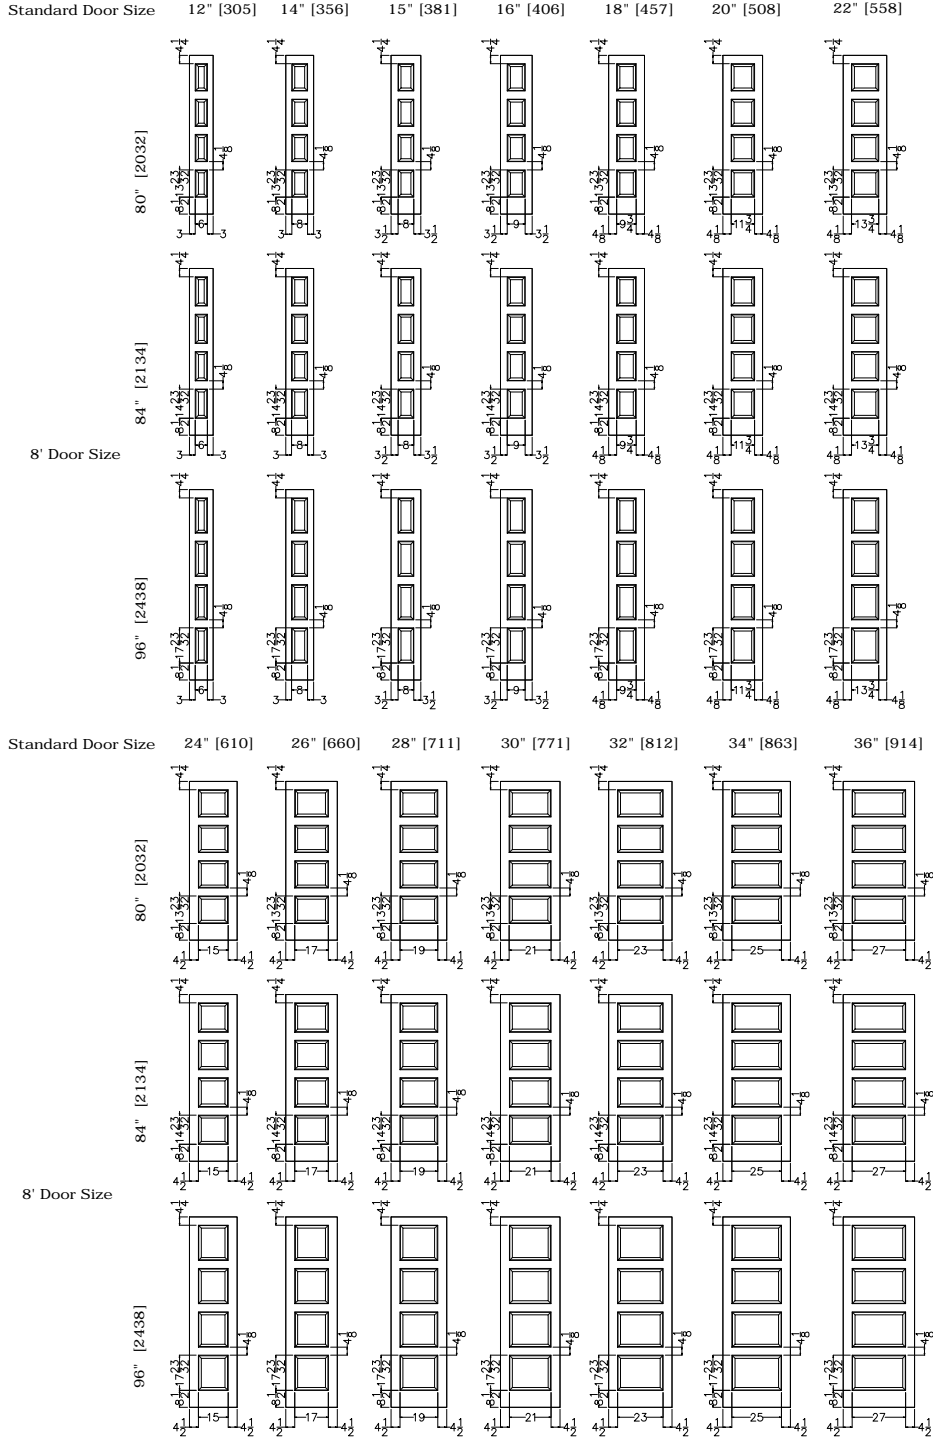

C4100 OG & SQUARE STICKING

Elevation Notes: Door Size = Book Size Before Prefit
Values in brackets [ ] are in millimeters

Door Information: * 20 min. Fire Rating
* Fire Door Information

- Available in shown sizes.
* Fire door N/A in flat panel.

Scale: 1/8" = 1'-0"

JELD-WEN reserves the right to change specifications without notice.