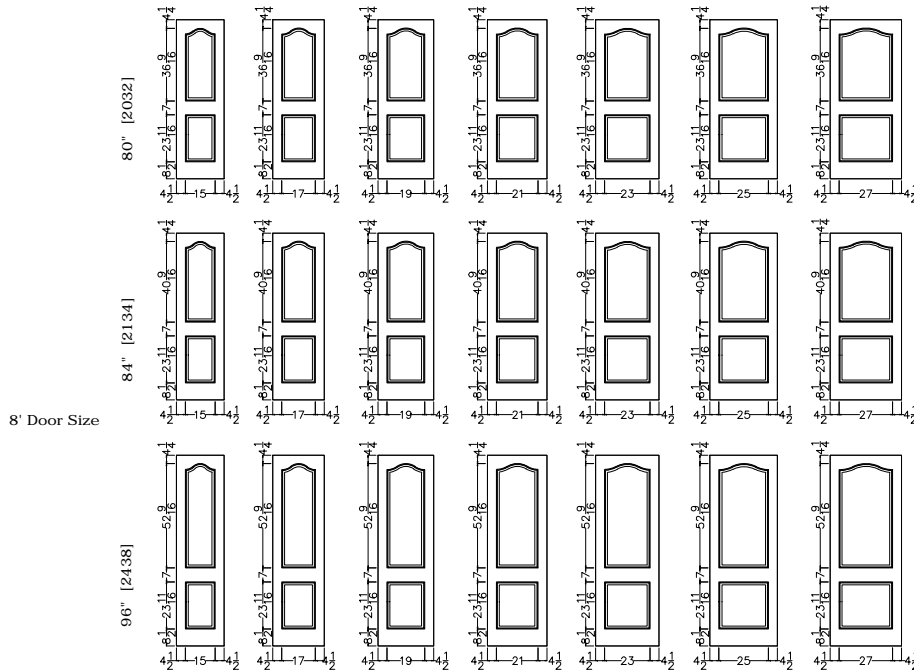

Elevation Notes: Door Size = Book Size Before Prefit
Values in brackets [ ] are in millimeters

Door Information: * 20 min. Fire Rating   * Fire door available in shown sizes.
* Fire Door Information   - Square sticking N/A in 12" or less.   * Fire door N/A in flat panel.

Scale: 1/8" = 1'-0"

JELD-WEN reserves the right to change specifications without notice.