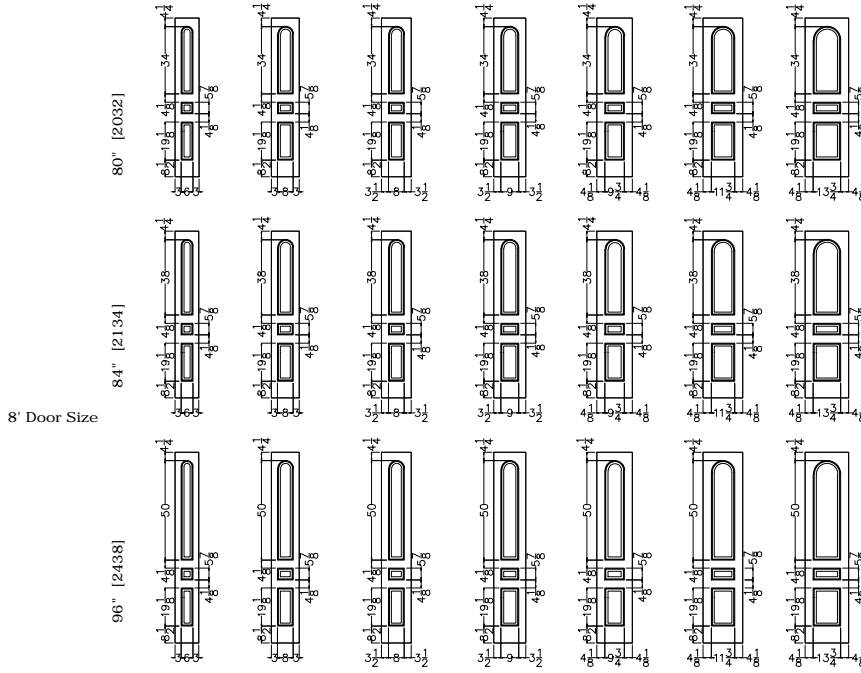

C3180 OG & SQUARE STICKING

Standard Door Size   12" [305]   14" [356]   15" [381]   16" [406]   18" [457]   20" [508]   22" [558]

Standard Door Size   24" [610]   26" [660]   28" [711]   30" [771]   32" [812]   34" [863]   36" [914]