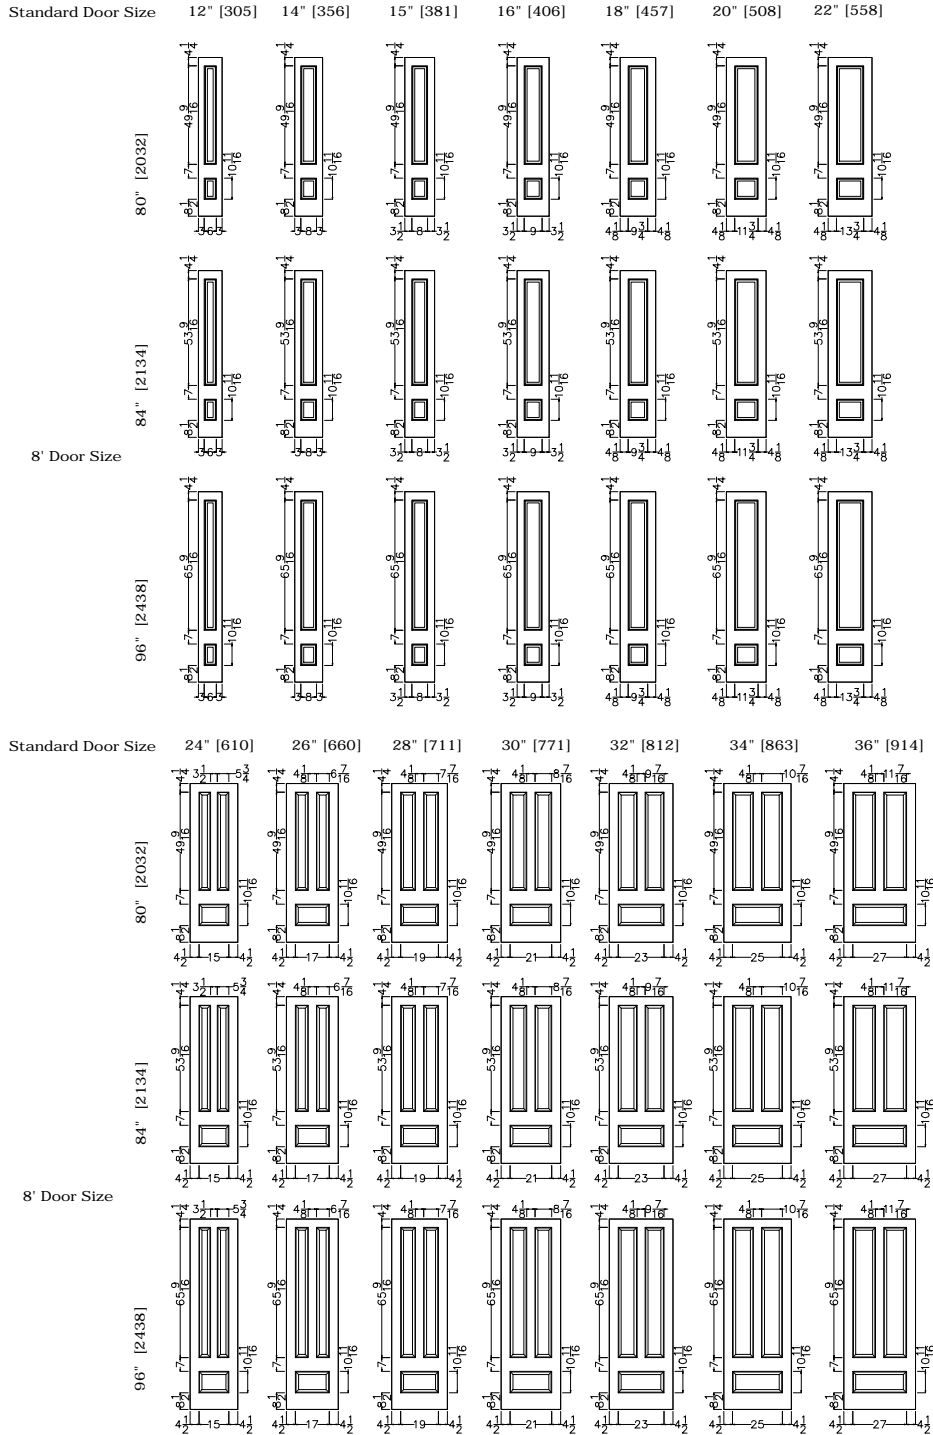

C3190 OG & SQUARE STICKING

Elevation Notes: Door Size = Book Size Before Prefit
Values in brackets [ ] are in millimeters

Door Information: * 20 min. Fire Rating
* Fire Door Information - Square sticking N/A in 24" door. * Fire door N/A in flat panel.

- Available in shown sizes.

Scale: 1/8" = 1'-0"

JELD-WEN reserves the right to change specifications without notice.