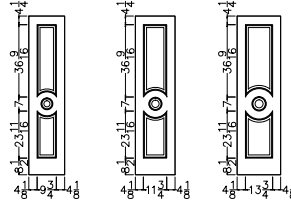

CUSTOM CARVED - INTERIOR DOORS

C3140
OG & SQUARE STICKING

Standard Door Size 12" [305] 14" [356] 15" [381] 16" [406] 18" [457] 20" [508] 22" [558]

80" [2032]

Not Available Not Available Not Available Not Available

84" [2134]

Not Available Not Available Not Available Not Available

8' Door Size

96" [2438]

Not Available Not Available Not Available Not Available

Standard Door Size 24" [610] 26" [660] 28" [711] 30" [771] 32" [812] 34" [863] 36" [914]

80" [2032]

84" [2134]

8' Door Size

96" [2438]

Elevation Notes: Door Size = Book Size Before Prefit
Values in brackets [ ] are in millimeters

Door Information: * 20 min. Fire Rating
* Fire Door Information - Not available in 16" or less.

* Fire door available in shown sizes.
* Fire door N/A in flat panel.

Scale: 1/8" = 1'-0"

JELD-WEN reserves the right to change specifications without notice.