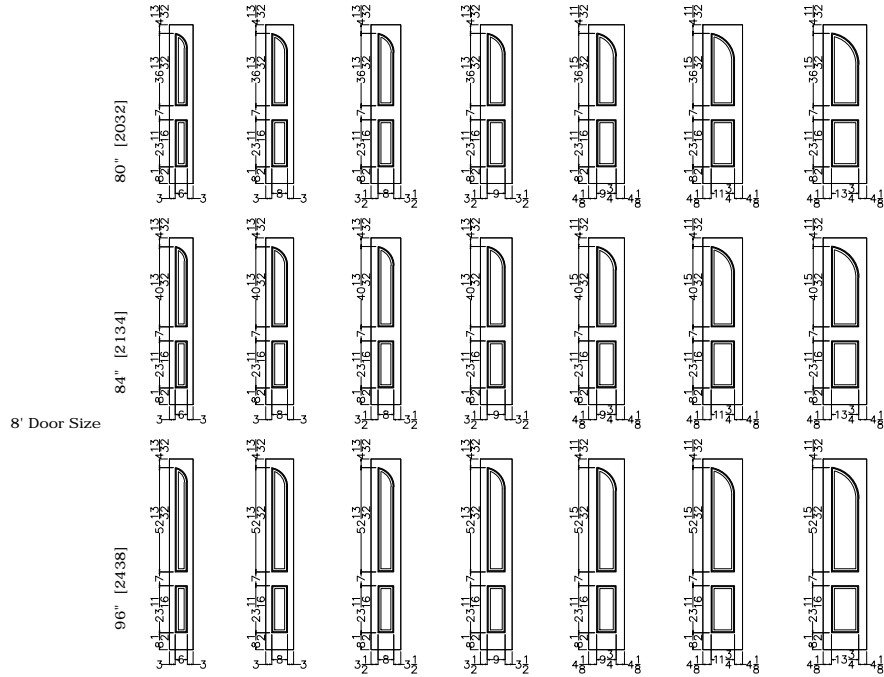

C4070 OG & SQUARE STICKING

Standard Door Size 12" [305] 14" [356] 15" [381] 16" [406] 18" [457] 20" [508] 22" [558]

Standard Door Size 24" [610] 26" [660] 28" [711] 30" [771] 32" [812] 34" [863] 36" [914]