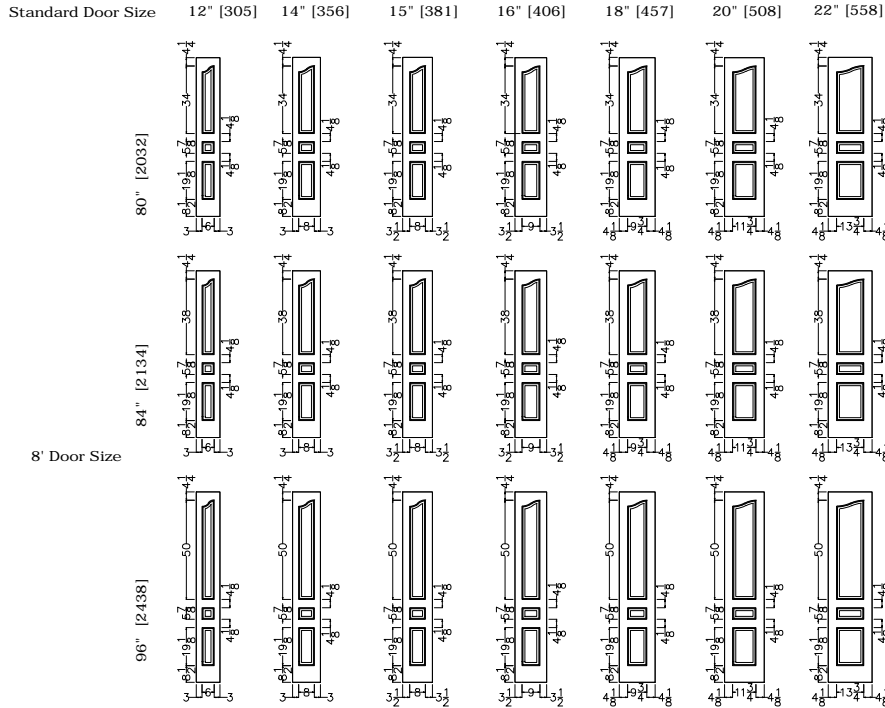

CUSTOM CARVED - INTERIOR DOORS

C6030
OG & SQUARE STICKING

Elevation Notes:

Door Size = Book Size Before Prefit
Values in brackets [ ] are in millimeters

Door Information:

* Fire door Square sticking N/A in 96" or larger.
* Fire door N/A in flat panel.

Scale: 1/8" = 1'-0"

JELD-WEN reserves the right to change specifications without notice.