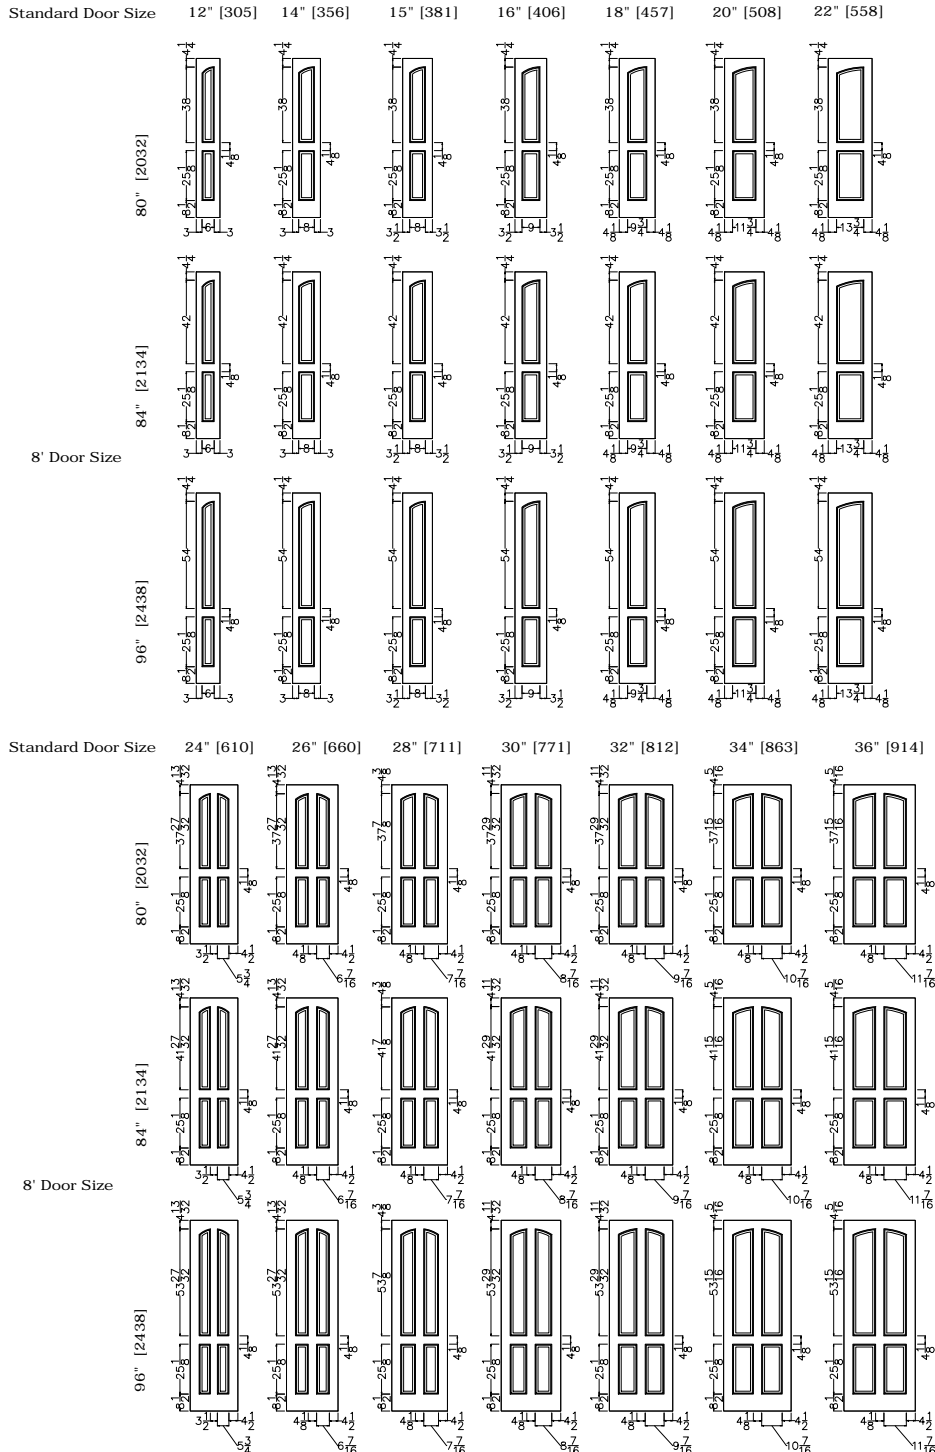

C405 OG & SQUARE STICKING

Elevation Notes: Door Size = Book Size Before Prefit
Values in brackets [ ] are in millimeters

Door Information: * 20 min. Fire Rating
* Fire Door Information - Square sticking N/A in 24".

* Available in shown sizes.
* Fire door N/A in flat panel.

Scale: 1/8" = 1'-0"

JELD-WEN reserves the right to change specifications without notice.