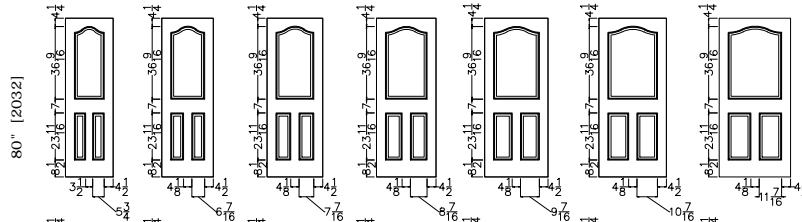

CUSTOM CARVED - INTERIOR DOORS

C3020
OG & SQUARE STICKING

Standard Door Size 12" [305] 14" [356] 15" [381] 16" [406] 18" [457] 20" [508] 22" [558]

80" [2032] Not Available Not Available Not Available Not Available Not Available Not Available Not Available

84" [2134] Not Available Not Available Not Available Not Available Not Available Not Available Not Available

8' Door Size

96" [2438] Not Available Not Available Not Available Not Available Not Available Not Available Not Available

Standard Door Size 24" [610] 26" [660] 28" [711] 30" [771] 32" [812] 34" [863] 36" [914]

8' Door Size