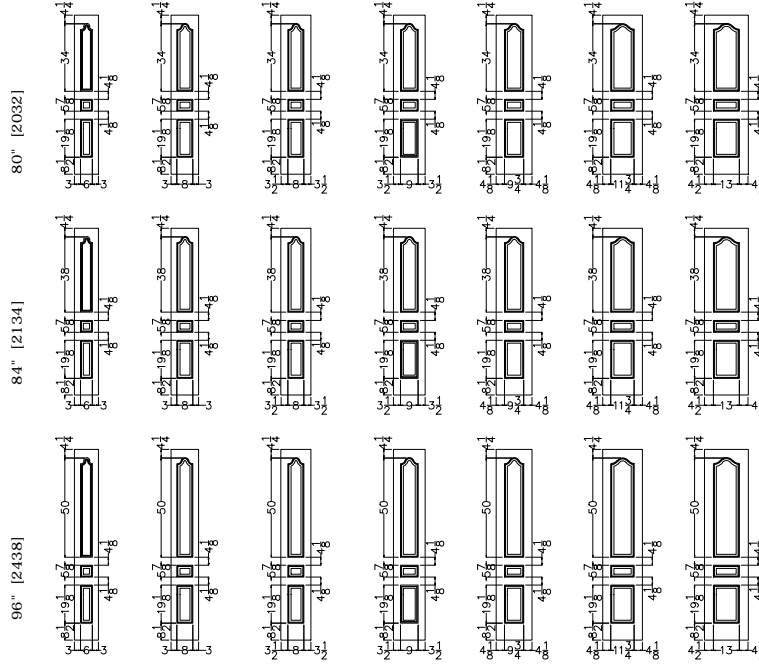

C3300 OG & SQUARE STICKING

Standard Door Size   12" [305]   14" [356]   15" [381]   16" [406]   18" [457]   20" [508]   22" [558]

Standard Door Size   24" [610]   26" [660]   28" [711]   30" [771]   32" [812]   34" [863]   36" [914]