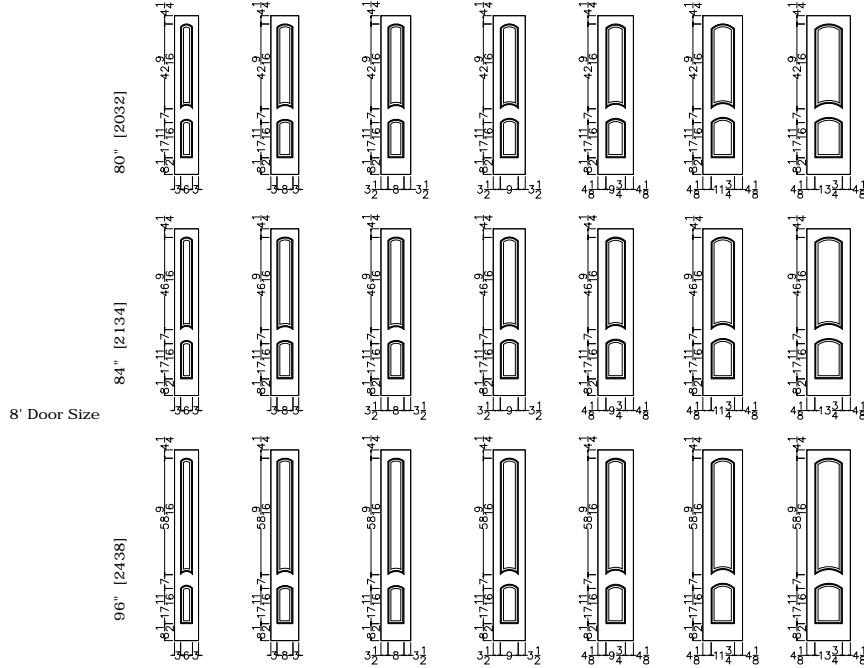

Scale: 1/8" = 1'-0"

JELD-WEN reserves the right to change specifications without notice.

CUSTOM CARVED - INTERIOR DOORS

C2050  
OG & SQUARE STICKING

Standard Door Size    12" [305]    14" [356]    15" [381]    16" [406]    18" [457]    20" [508]    22" [558]