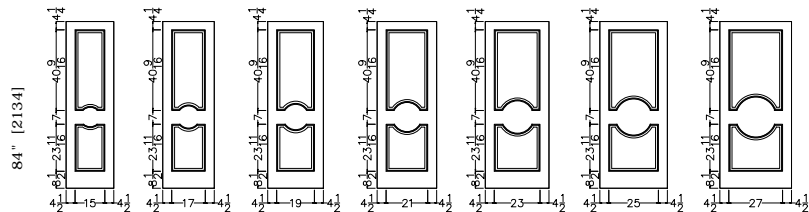

CUSTOM CARVED - INTERIOR DOORS

C2160
OG & SQUARE STICKING

Standard Door Size 12" [305] 14" [356] 15" [381] 16" [406] 18" [457] 20" [508] 22" [558]

80" [2032] Not Available Not Available Not Available Not Available Not Available Not Available Not Available

84" [2134] Not Available Not Available Not Available Not Available Not Available Not Available Not Available

8' Door Size

96" [2438] Not Available Not Available Not Available Not Available Not Available Not Available Not Available

Standard Door Size 24" [610] 26" [660] 28" [711] 30" [771] 32" [812] 34" [863] 36" [914]

8' Door Size