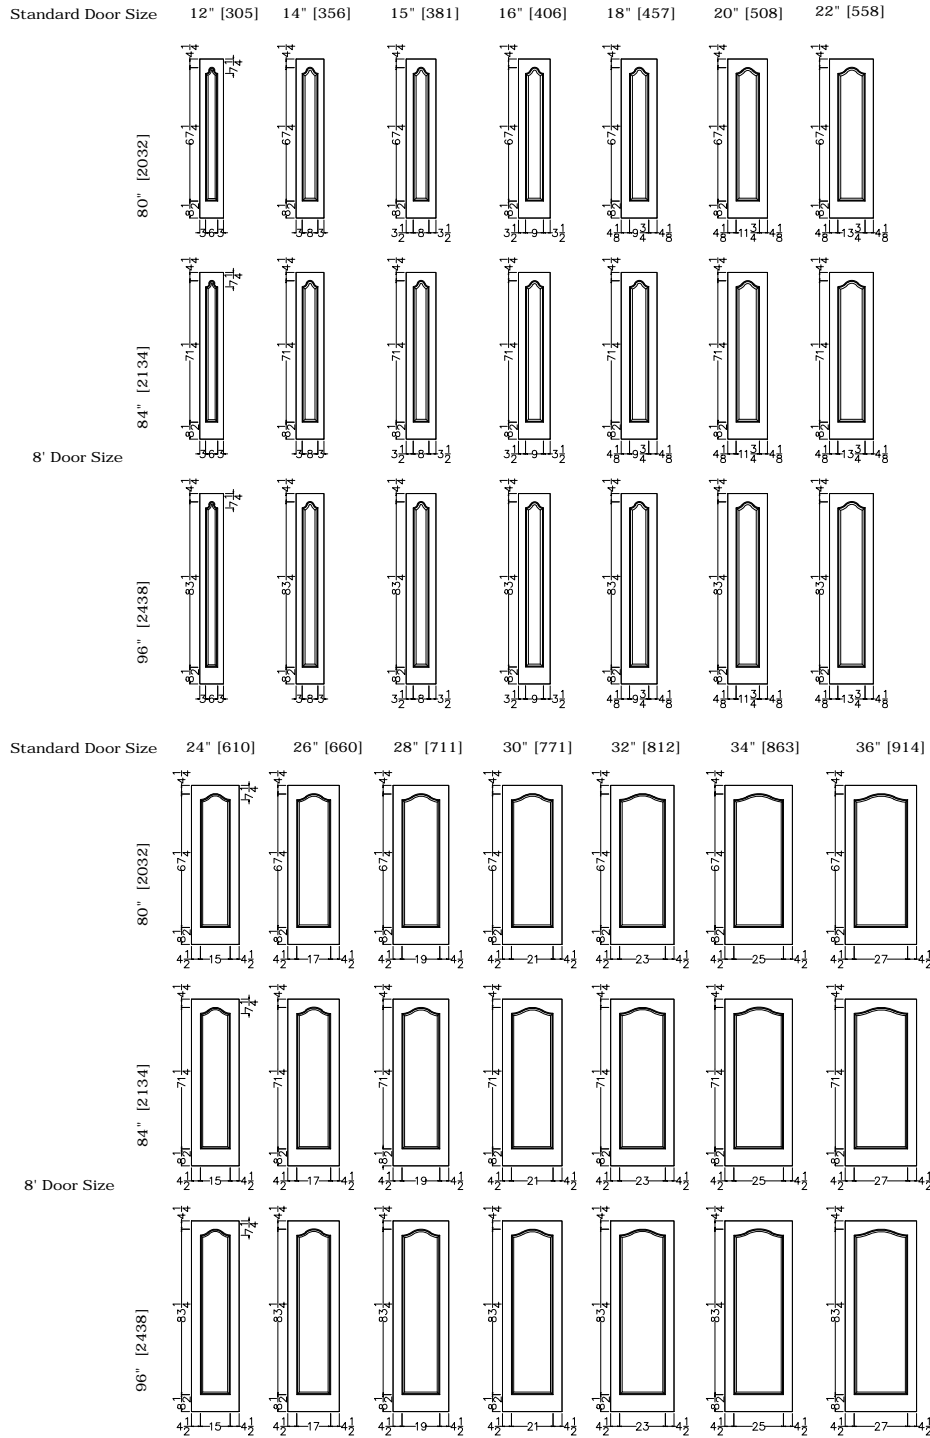

CUSTOM CARVED - INTERIOR DOORS

C1010

OG & SQUARE STICKING

Elevation Notes:

Door Size = Book Size Before Prefit
Values in brackets [ ] are in millimeters

Door Information:

* 20 min. Fire Rating
* Fire door available in shown sizes.
* Fire Door Information - Square sticking N/A in 12" or less. * Fire door N/A in flat panel.

Scale: 1/8" = 1'-0"

JELD-WEN reserves the right to change specifications without notice.