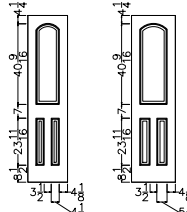

84" [2134]

Not Available Not Available Not Available Not Available Not Available