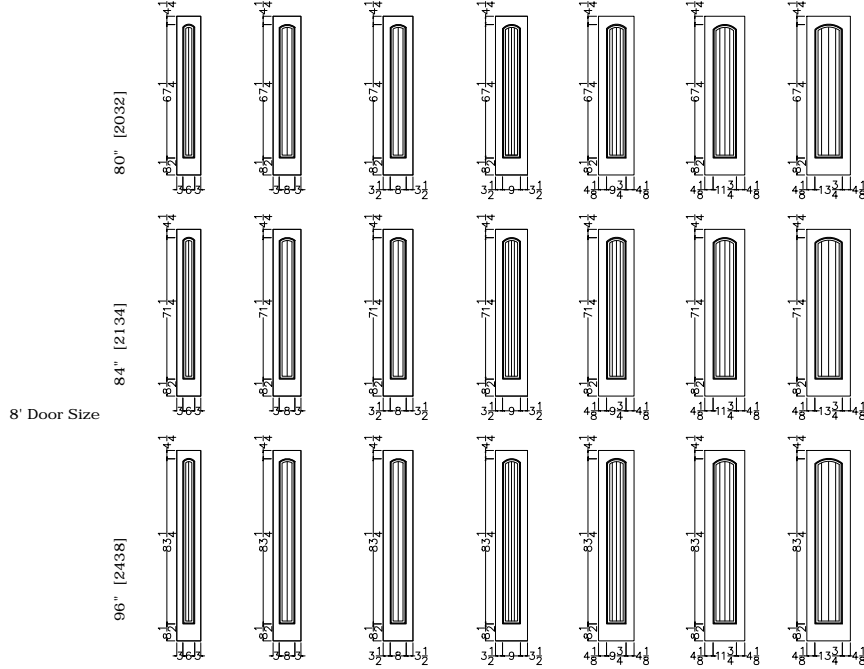

CUSTOM CARVED - INTERIOR DOORS

V1030

OG & SQUARE STICKING

Standard Door Size   12" [305]   14" [356]   15" [381]   16" [406]   18" [457]   20" [508]   22" [558]

Standard Door Size   24" [610]   26" [660]   28" [711]   30" [771]   32" [812]   34" [863]   36" [914]