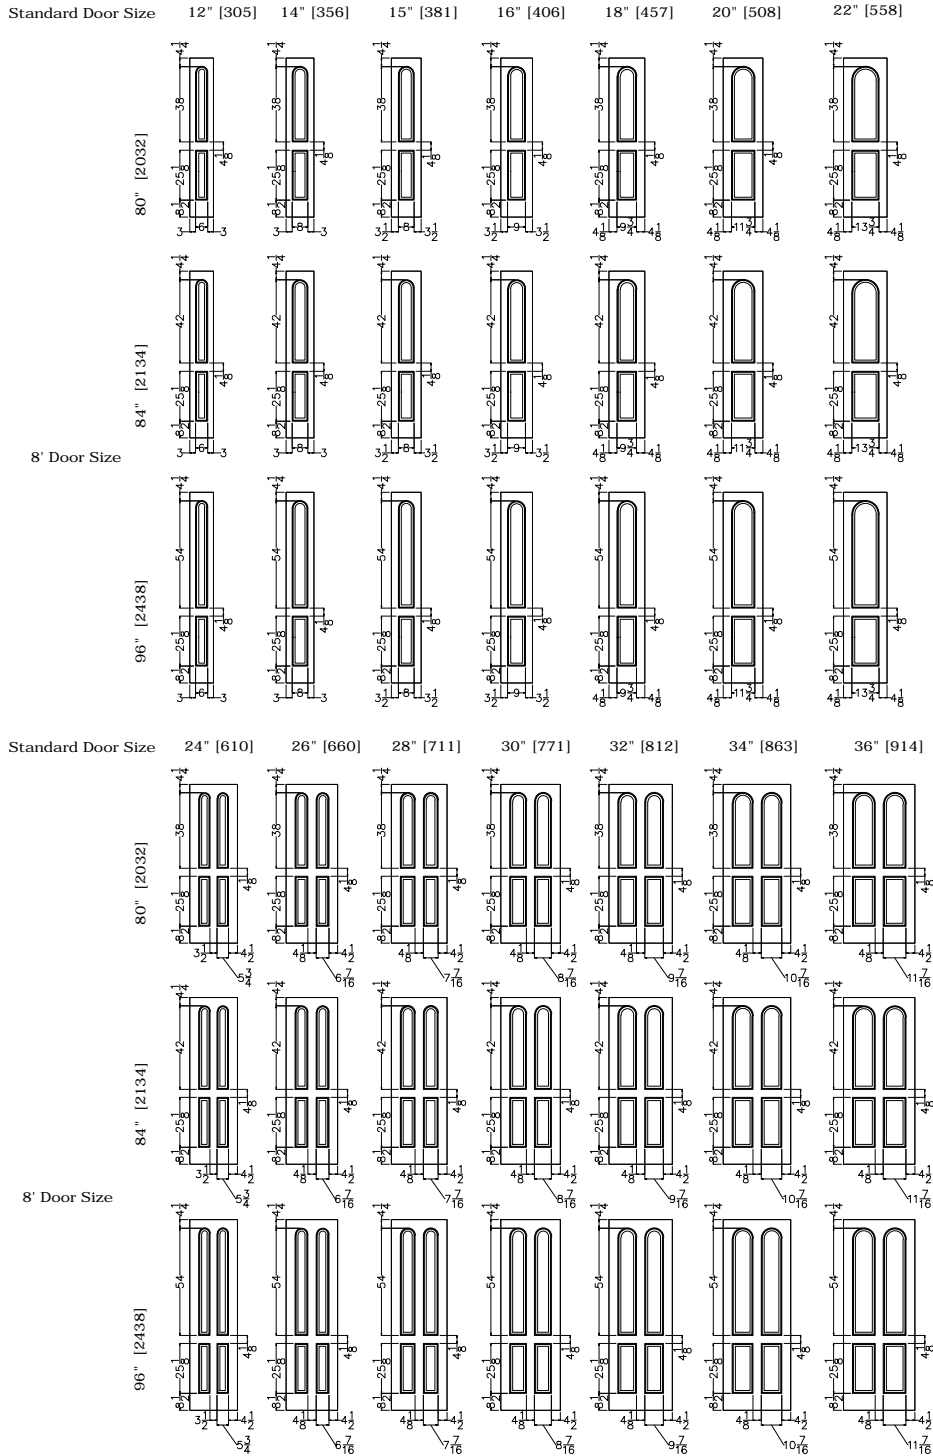

C4090 OG & SQUARE STICKING

Elevation Notes: Door Size = Book Size Before Prefit
Values in brackets [ ] are in millimeters

Door Information: * 20 min. Fire Rating
* Fire Door Information - Square sticking N/A in 24".

- Available in shown sizes.
* Fire door N/A in flat panel.

Scale: 1/8" = 1'-0"

JELD-WEN reserves the right to change specifications without notice.