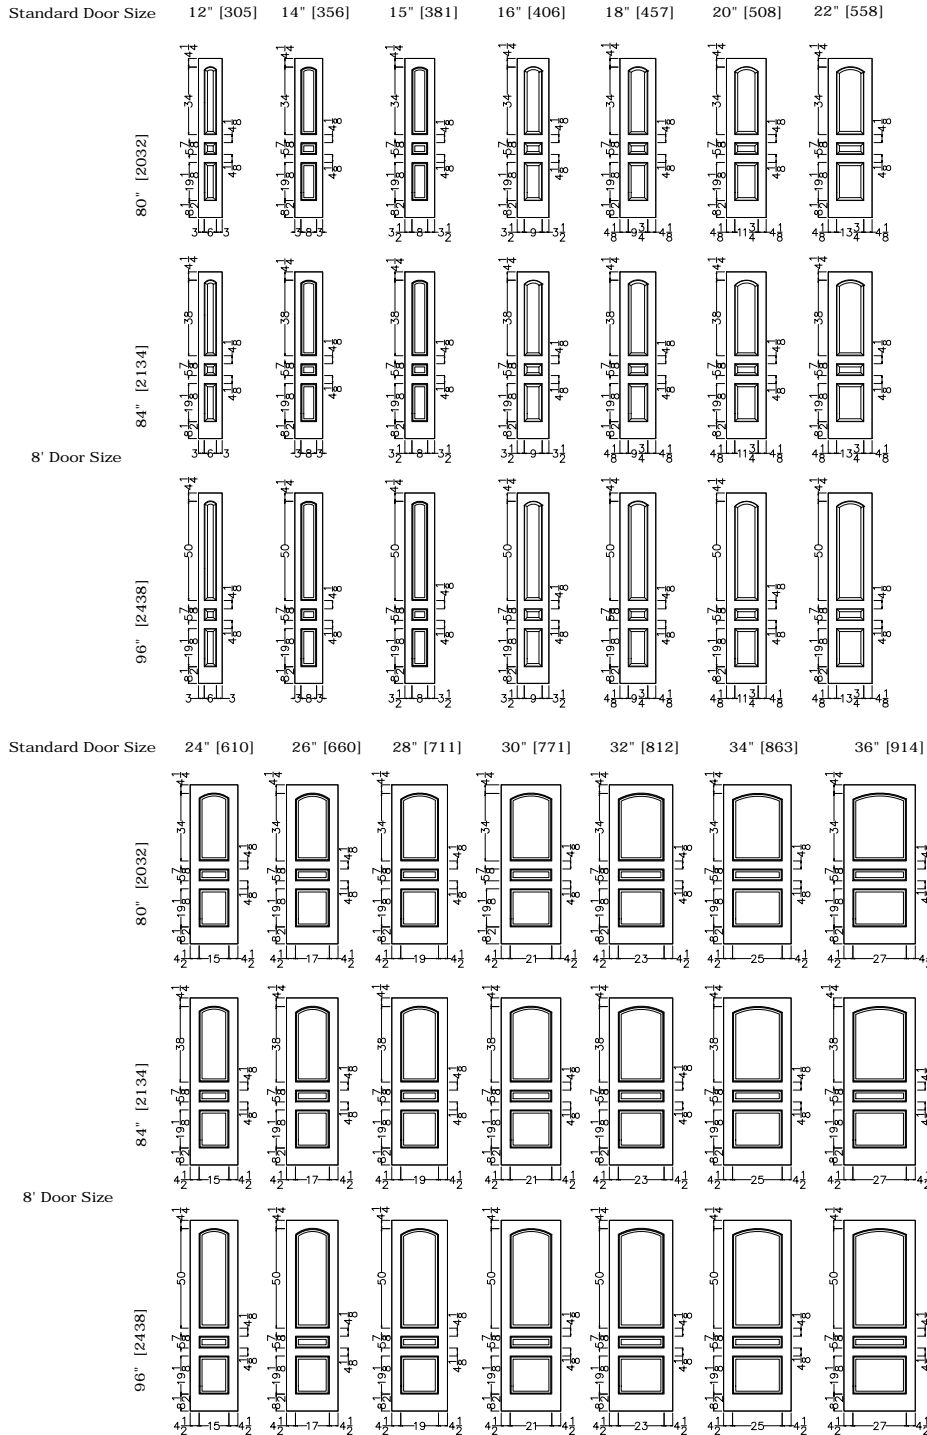

C3050 OG & SQUARE STICKING

Elevation Notes: Door Size = Book Size Before Prefit
Values in brackets [ ] are in millimeters

Door Information: * 20 min. Fire Rating
*Fire Door Information

* Fire door available in shown sizes.
* Fire door N/A in flat panel.

Scale: 1/8" = 1'-0"

JELD-WEN reserves the right to change specifications without notice.