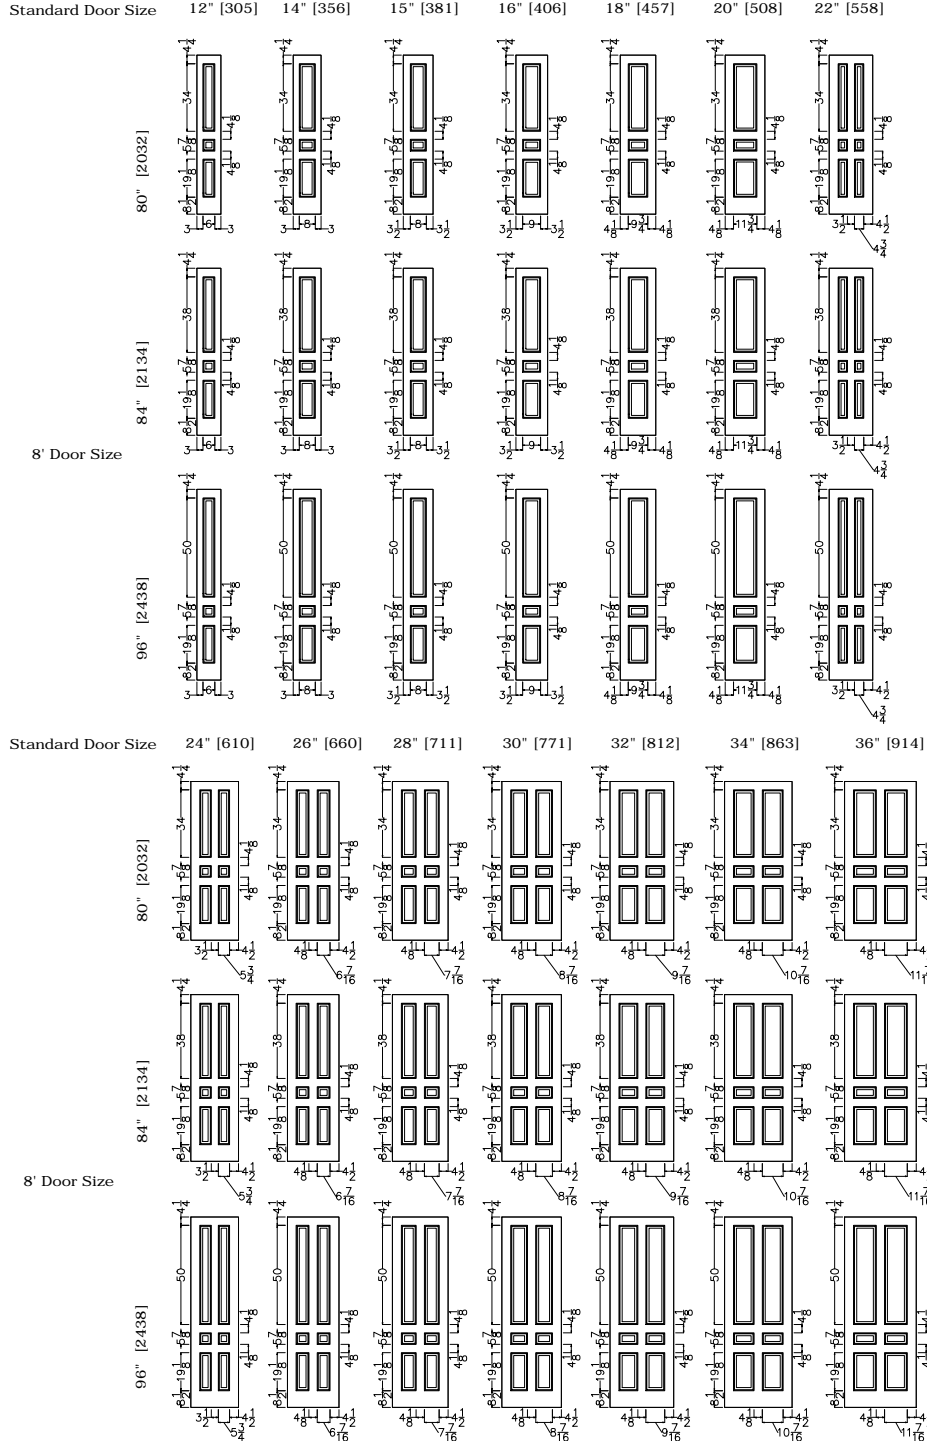

CUSTOM CARVED - INTERIOR DOORS
C6020
OG & SQUARE STICKING

Elevation Notes: Door Size = Book Size Before Prefit
Values in brackets [ ] are in millimeters

Door Information: * 20 min. Fire Rating
* Fire Door Information - Square sticking N/A in 22" & 24".

* Square sticking N/A in 96" or larger.
* Fire door N/A in flat panel.

Scale: 1/8" = 1'-0"

JELD-WEN reserves the right to change specifications without notice.