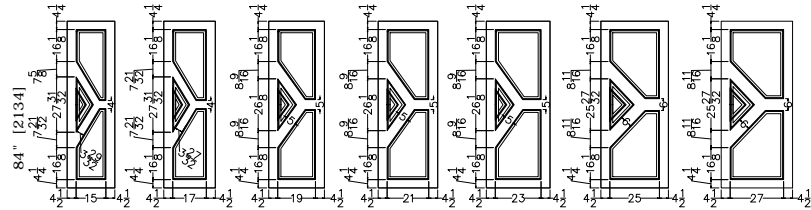

CUSTOM CARVED - INTERIOR DOORS

C3330
OG & SQUARE STICKING

Standard Door Size 12" [305] 14" [356] 15" [381] 16" [406] 18" [457] 20" [508] 22" [558]

80" [2032] Not Available Not Available Not Available Not Available Not Available Not Available Not Available

84" [2134] Not Available Not Available Not Available Not Available Not Available Not Available Not Available

8' Door Size

96" [2438] Not Available Not Available Not Available Not Available Not Available Not Available Not Available

Standard Door Size 24" [610] 26" [660] 28" [711] 30" [771] 32" [812] 34" [863] 36" [914]

8' Door Size