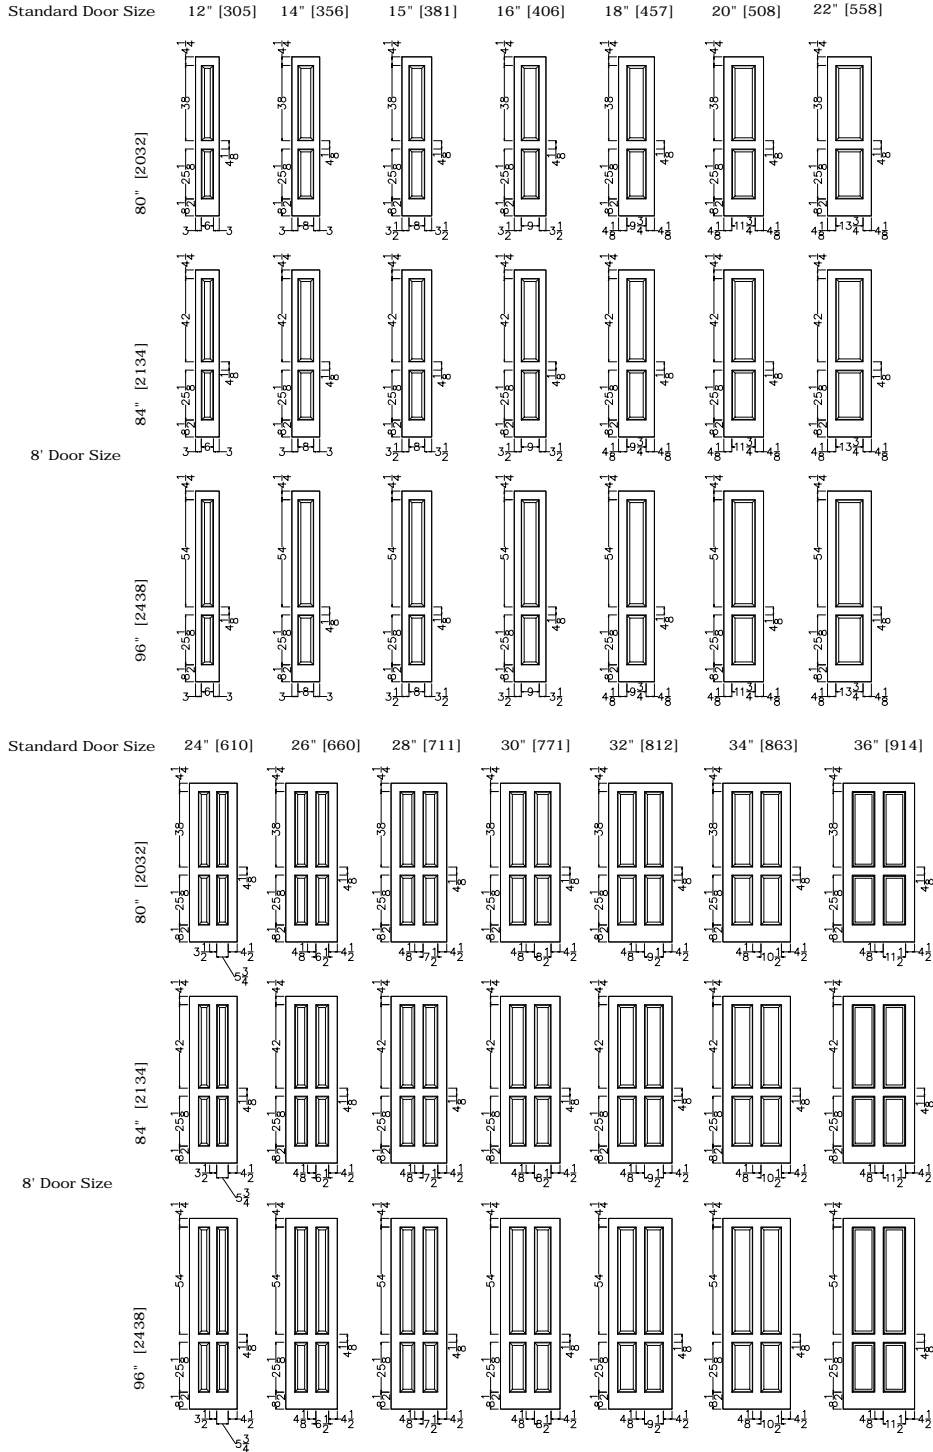

C400 OG & SQUARE STICKING

Elevation Notes: Door Size = Book Size Before Prefit
Values in brackets [ ] are in millimeters

Door Information: * 20 min. Fire Rating
* Fire Door Information - Square sticking N/A in 24".

* Available in shown sizes.
* Fire door N/A in flat panel.

Scale: 1/8" = 1'-0"

JELD-WEN reserves the right to change specifications without notice.