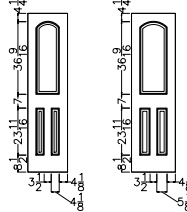

CUSTOM CARVED - INTERIOR DOORS

C3090
OG & SQUARE STICKING

Standard Door Size 12" [305] 14" [356] 15" [381] 16" [406] 18" [457] 20" [508] 22" [558]

80" [2032]

Not Available Not Available Not Available Not Available Not Available

84" [2134]

Not Available Not Available Not Available Not Available Not Available

8' Door Size

96" [2438]

Not Available Not Available Not Available Not Available Not Available

Standard Door Size 24" [610] 26" [660] 28" [711] 30" [771] 32" [812] 34" [863] 36" [914]

80" [2032]

84" [2134]

8' Door Size

96" [2438]

Elevation Notes: Door Size = Book Size Before Prefit
Values in brackets [ ] are in millimeters

Door Information: * 20 min. Fire Rating
* Fire Door Information - Square sticking N/A in 24" or less. * Fire door N/A in flat panel.

- Available in shown sizes.

Scale: 1/8" = 1'-0"

JELD-WEN reserves the right to change specifications without notice.