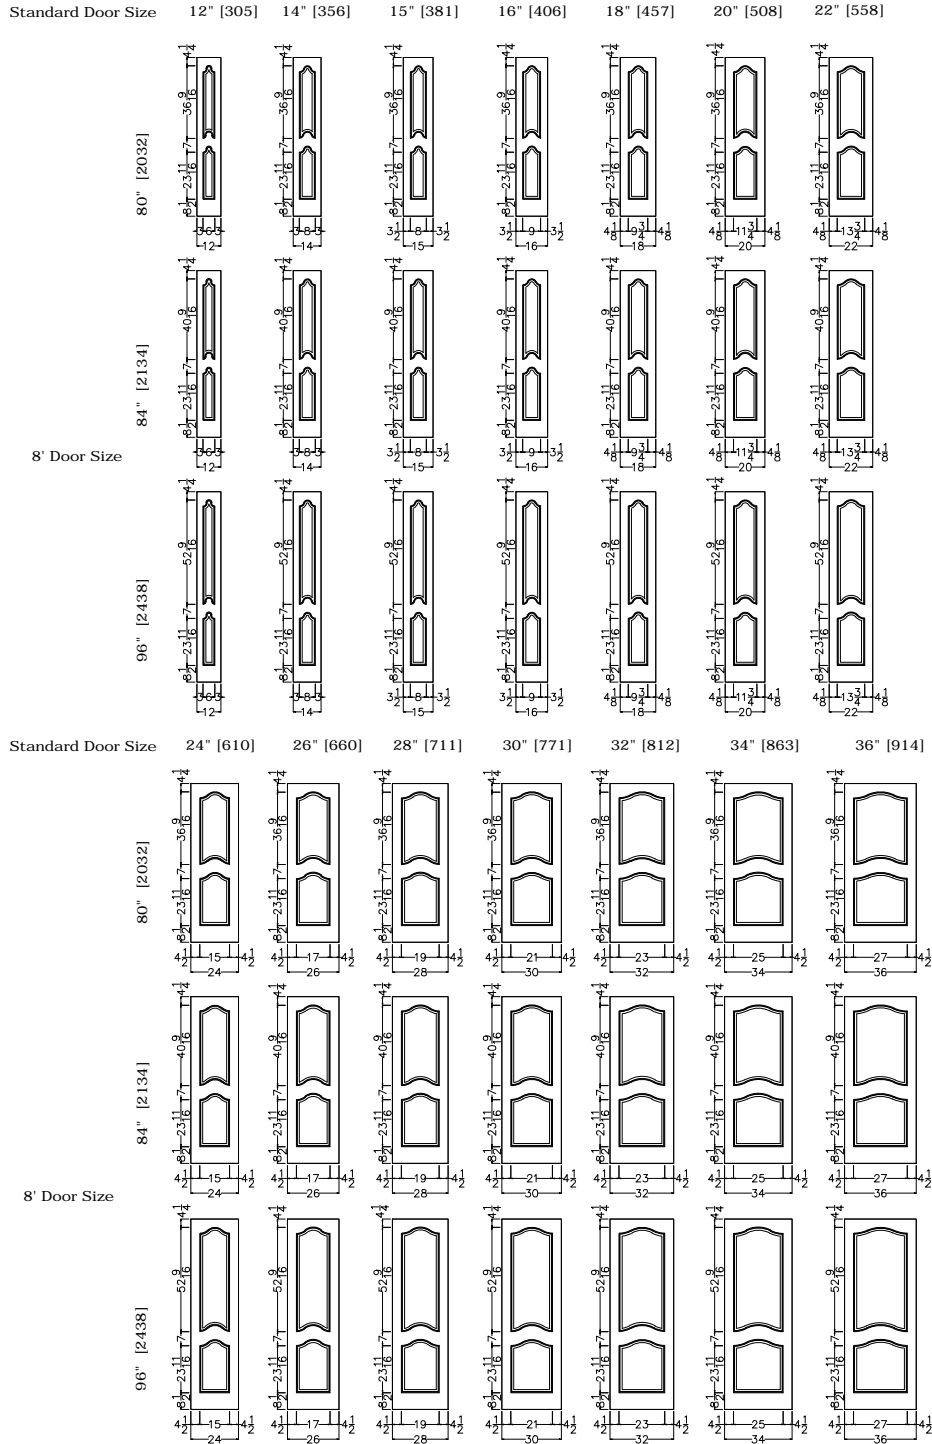

C2080 OG & SQUARE STICKING

Elevation Notes: Door Size = Book Size Before Prefit
Values in brackets [ ] are in millimeters

Door Information: * 20 min. Fire Rating
* Available in shown sizes.
* Fire door N/A in flat panel.
* Fire door N/A in OG & square sticking.

Scale: 1/8" = 1'-0"

JELD-WEN reserves the right to change specifications without notice.