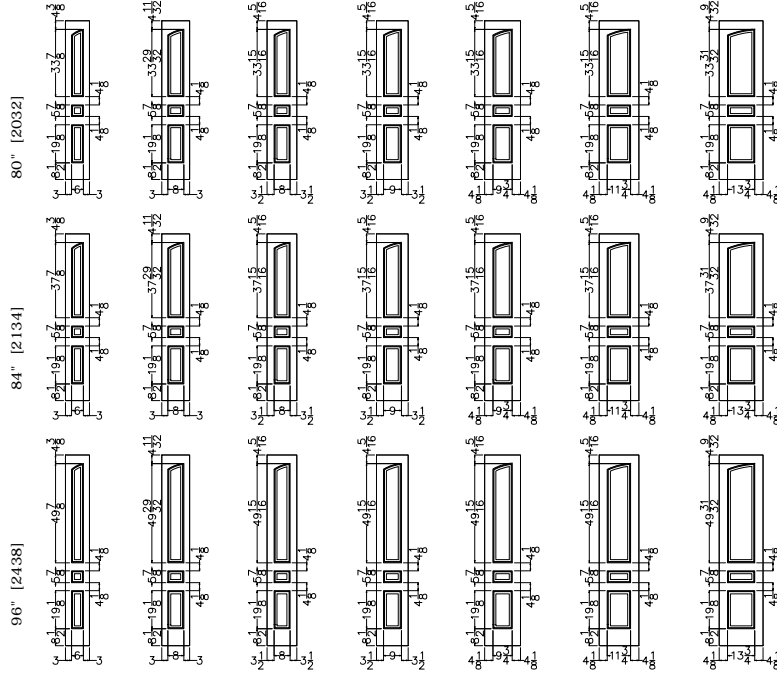

C6100 OG & SQUARE STICKING

Standard Door Size   12" [305]   14" [356]   15" [381]   16" [406]   18" [457]   20" [508]   22" [558]