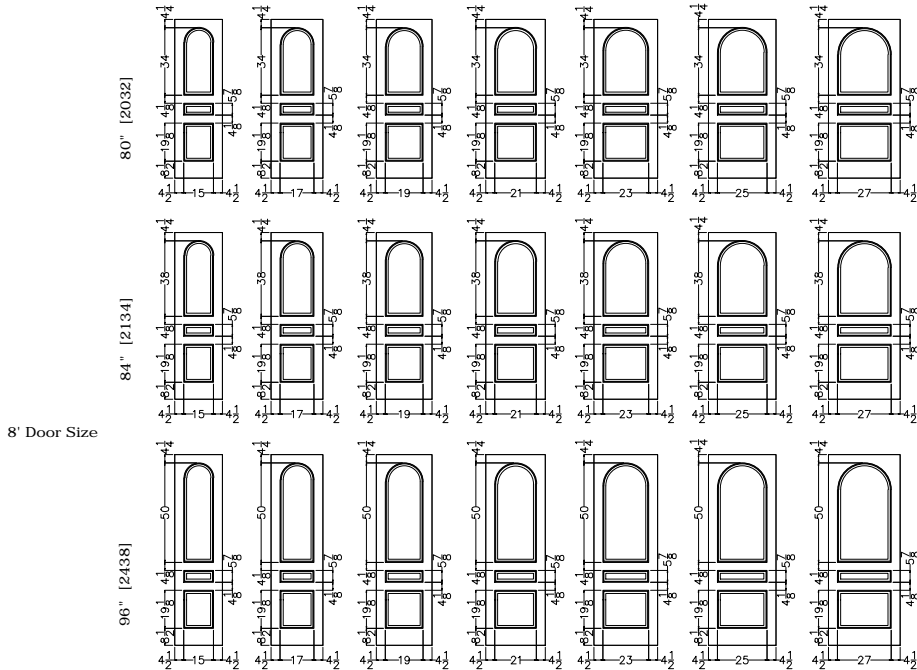

Elevation Notes: Door Size = Book Size Before Prefit
Values in brackets [ ] are in millimeters

Door Information: * 20 min. Fire Rating
* Fire Door Information

- Available in shown sizes.
* Fire door N/A in flat panel.

Scale: 1/8" = 1'-0"

JELD-WEN reserves the right to change specifications without notice.