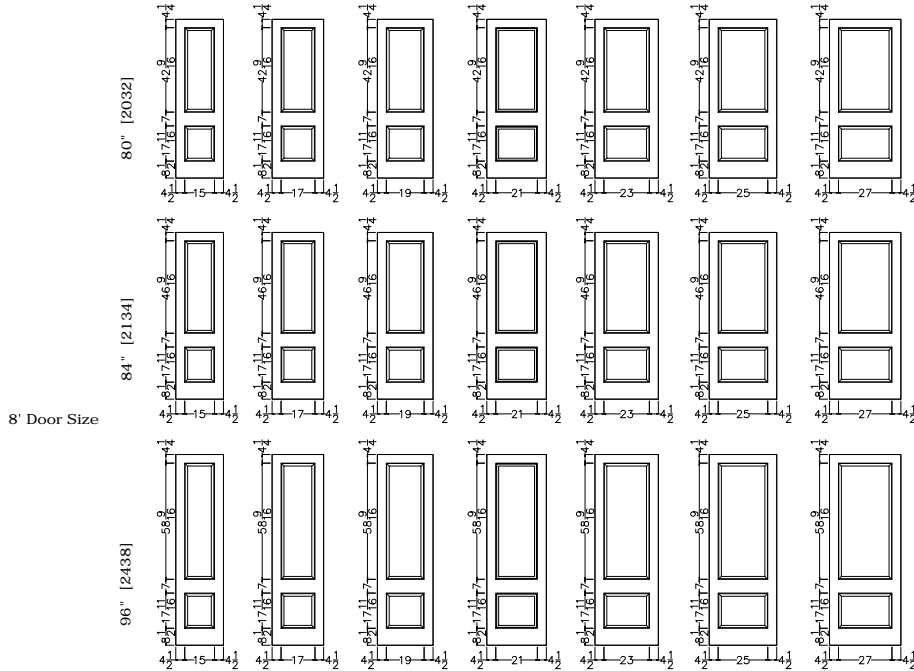

Elevation Notes:

Door Size = Book Size Before Prefit
Values in brackets [ ] are in millimeters

Door Information:

* 20 min. Fire Rating
* Fire Door Information

* Fire door available in shown sizes.
* Fire door N/A in flat panel.

Scale: 1/8" = 1'-0"

JELD-WEN reserves the right to change specifications without notice.