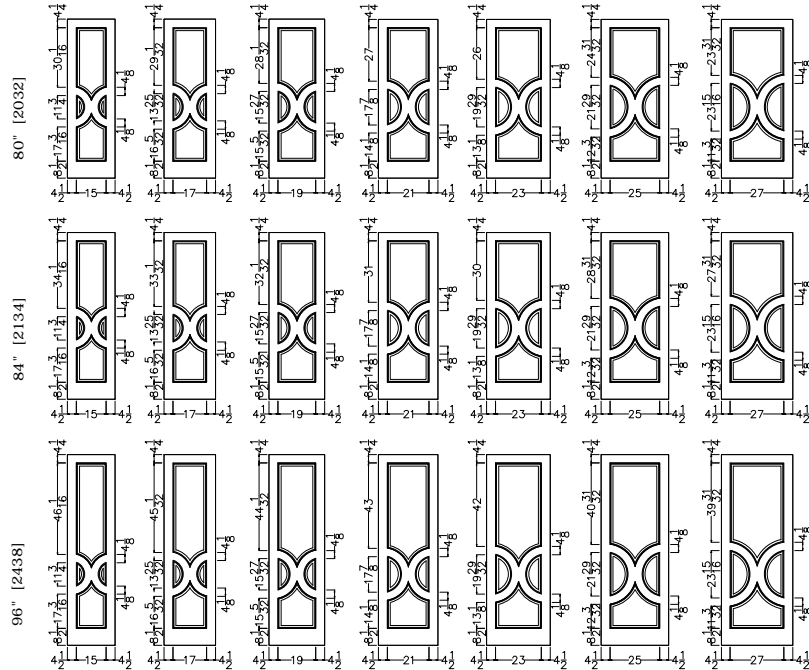

CUSTOM CARVED - INTERIOR DOORS

C4180
OG & SQUARE STICKING

Standard Door Size 12" [305] 14" [356] 15" [381] 16" [406] 18" [457] 20" [508] 22" [558]

80" [2032] Not Available Not Available Not Available Not Available Not Available Not Available Not Available

84" [2134] Not Available Not Available Not Available Not Available Not Available Not Available Not Available

8' Door Size

96" [2438] Not Available Not Available Not Available Not Available Not Available Not Available Not Available

Standard Door Size 24" [610] 26" [660] 28" [711] 30" [771] 32" [812] 34" [863] 36" [914]

8' Door Size

Elevation Notes: Door Size = Book Size Before Prefit
Values in brackets [ ] are in millimeters

Door Information: * 20 min. Fire Rating
* Fire Door Information - Not available in 22" or less.

- Square sticking N/A in 26" or less.
* Fire door N/A in flat panel.

Scale: 1/8" = 1'-0"

JELD-WEN reserves the right to change specifications without notice.