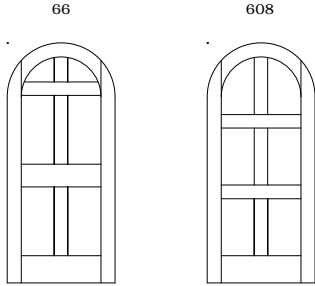

CUSTOM WOOD - INTERIOR DOORS
6 PANEL ALL-PANEL RADIUS TOP
OVERVIEW

Elevation Notes: .
•

Scale: NTS

JELD-WEN reserves the right to change specifications without notice.