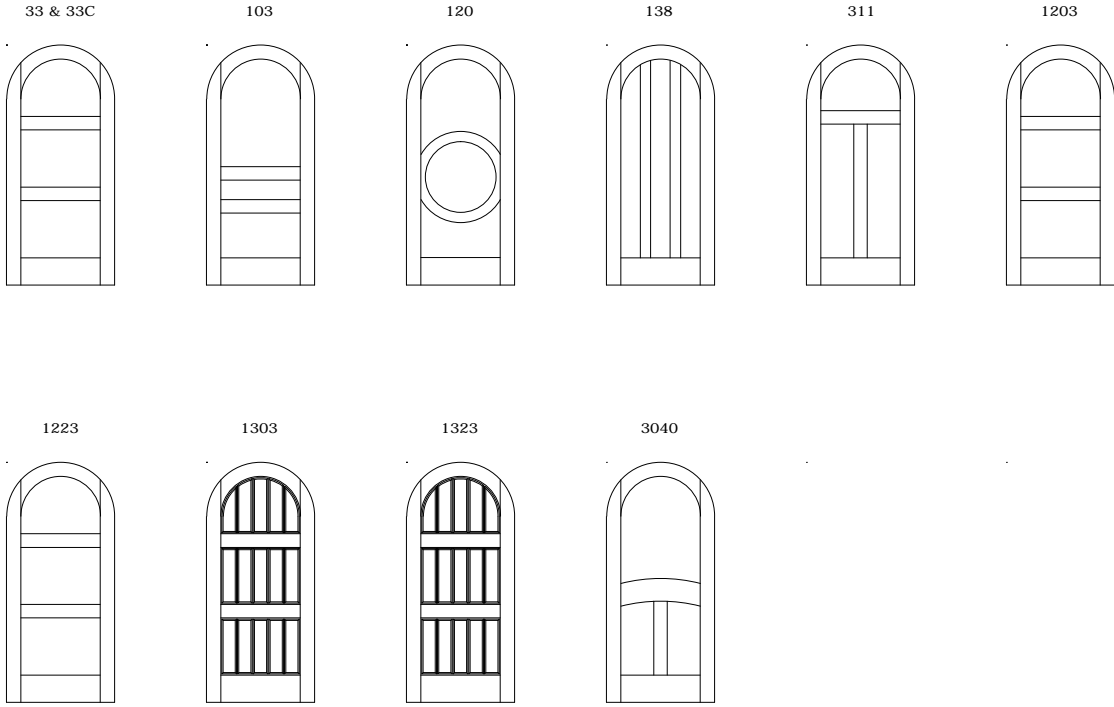

CUSTOM WOOD - INTERIOR DOORS
3 PANEL ALL-PANEL RADIUS TOP
OVERVIEW

Elevation Notes: .
•

Scale: NTS

JELD-WEN reserves the right to change specifications without notice.