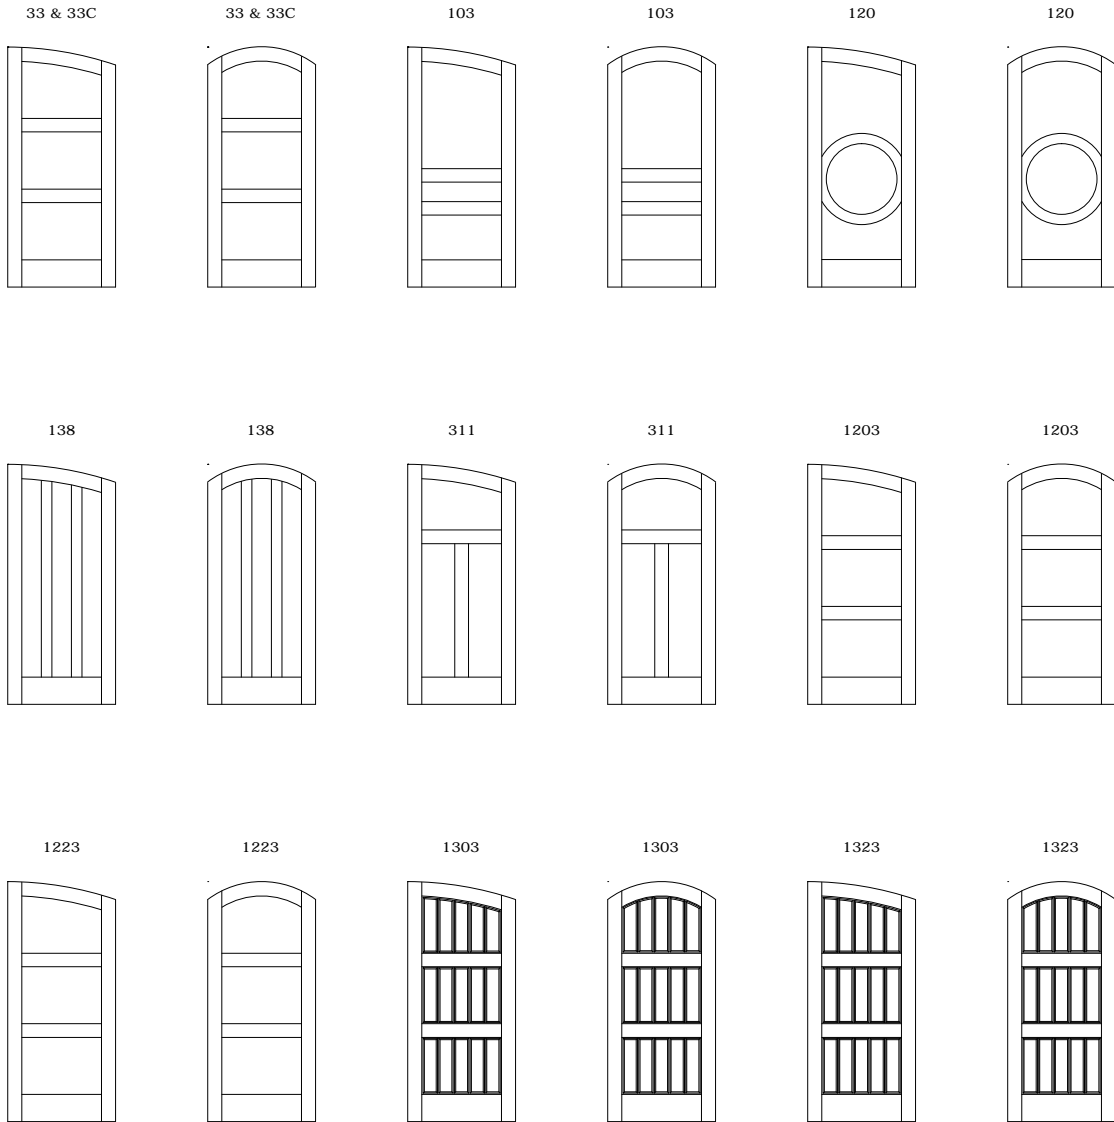

CUSTOM WOOD - INTERIOR DOORS  
3 PANEL ALL-PANEL RADIUS TOP  
OVERVIEW

Elevation Notes: .  
•

Scale: NTS

JELD-WEN reserves the right to change specifications without notice.

CUSTOM WOOD - INTERIOR DOORS  
3 PANEL ALL-PANEL HALF/FULL SEGMENT  
OVERVIEW