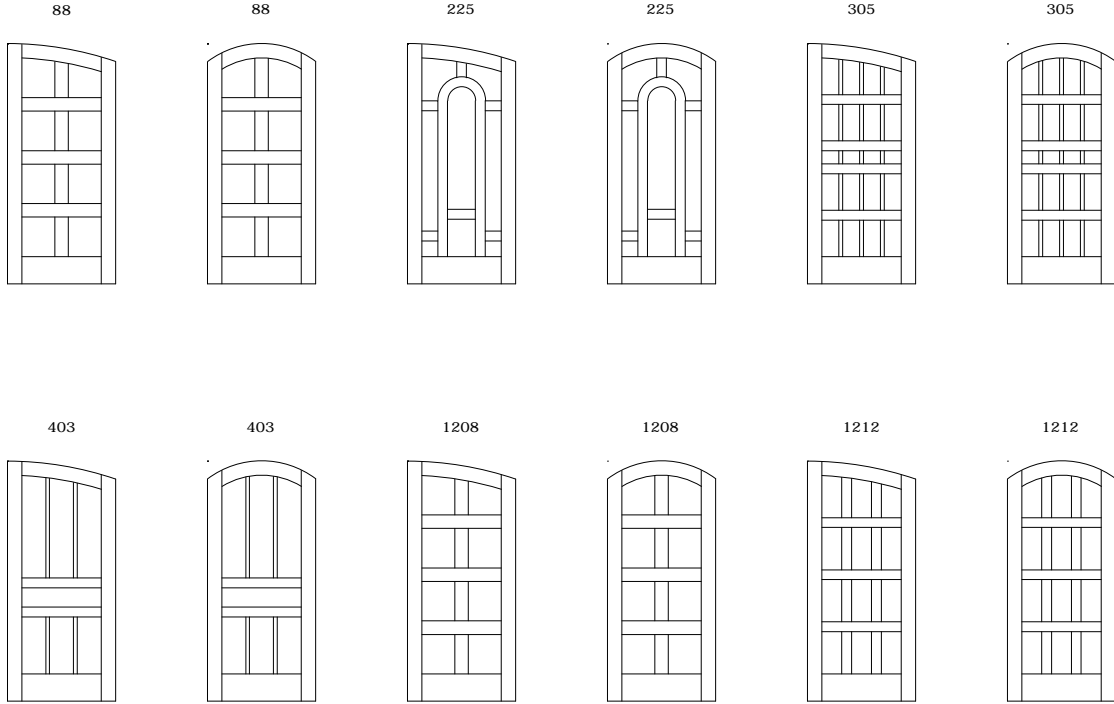

403

1208

1212

Elevation Notes: .

Scale: NTS

JELD-WEN reserves the right to change specifications without notice.

Elevation Notes: .  
.

Scale: NTS