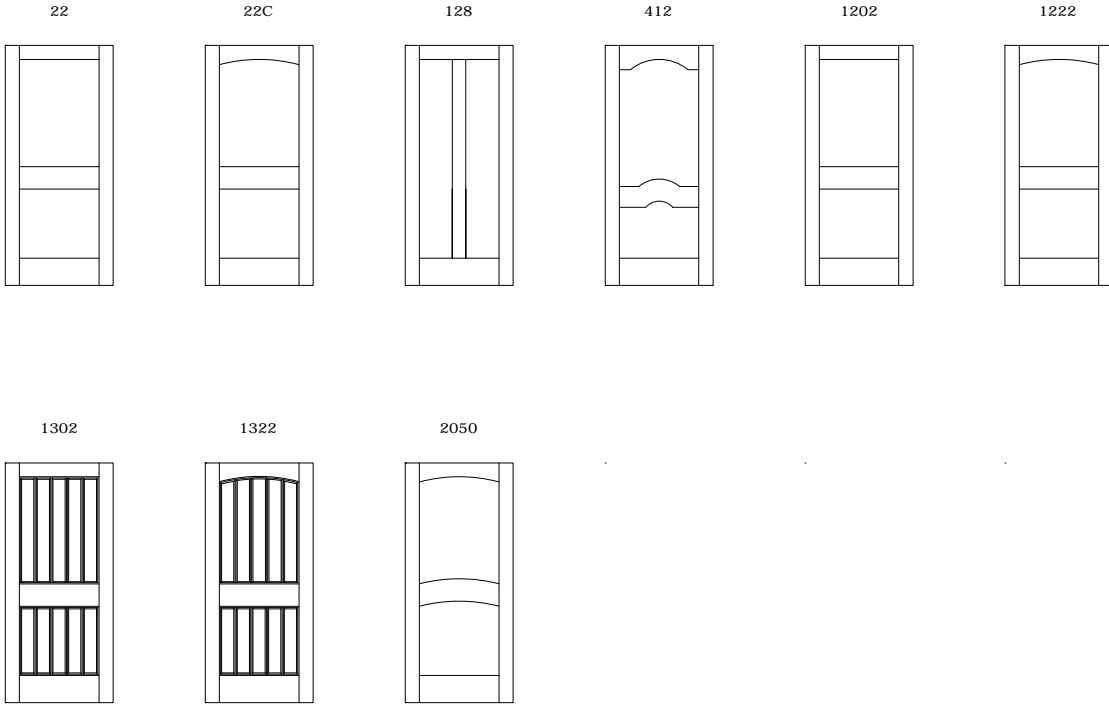

1730

Elevation Notes: .  
.

Scale: NTS

JELD-WEN reserves the right to change specifications without notice.

CUSTOM WOOD - INTERIOR DOORS  
2 PANEL ALL-PANEL FLAT TOP  
OVERVIEW

Elevation Notes:

Scale: NTS

JELD-WEN reserves the right to change specifications without notice.