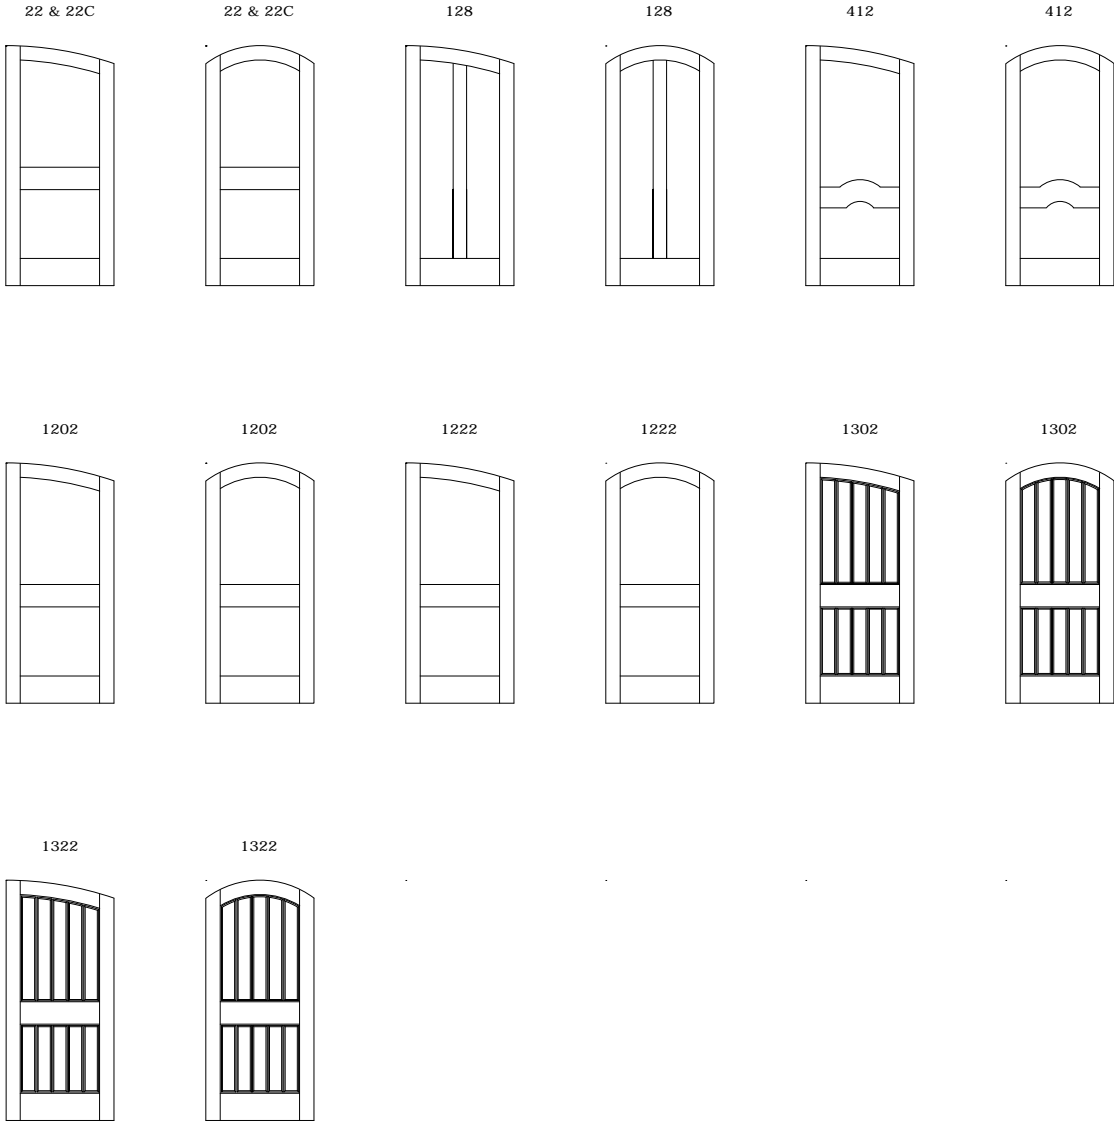

Elevation Notes: .
.

Scale: NTS

JELD-WEN reserves the right to change specifications without notice.