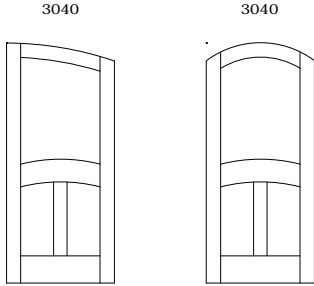

Elevation Notes: .

Scale: NTS

JELD-WEN reserves the right to change specifications without notice.