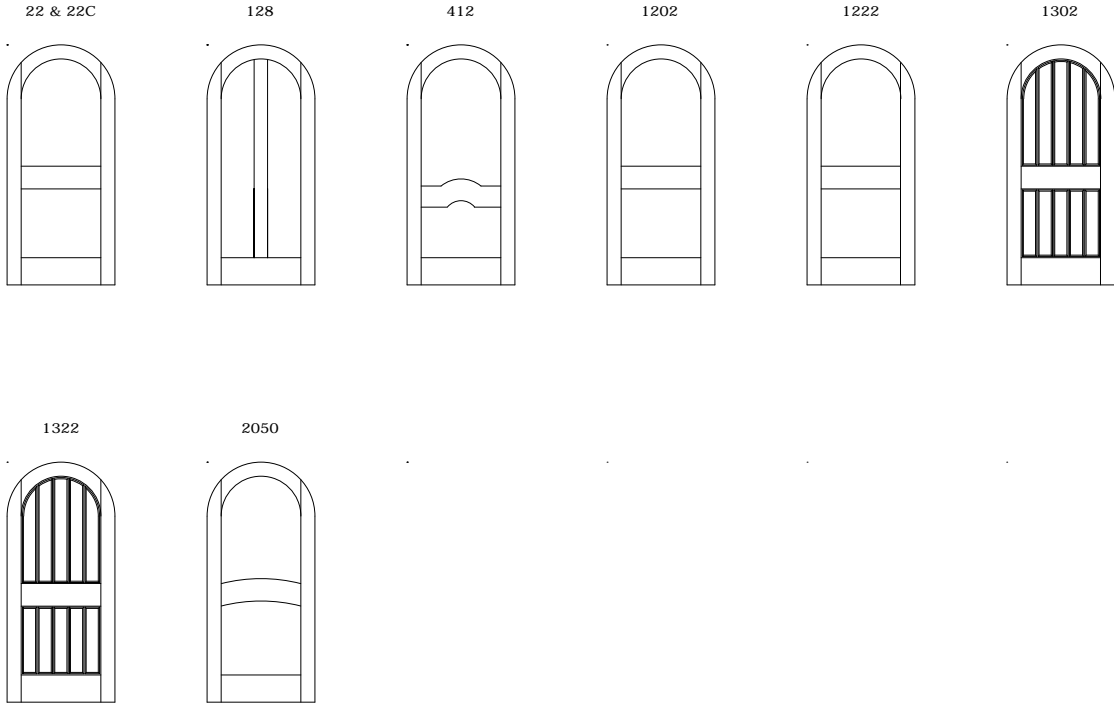

CUSTOM WOOD - INTERIOR DOORS
2 PANEL ALL-PANEL RADIUS TOP
OVERVIEW

Elevation Notes: .
.

Scale: NTS

JELD-WEN reserves the right to change specifications without notice.