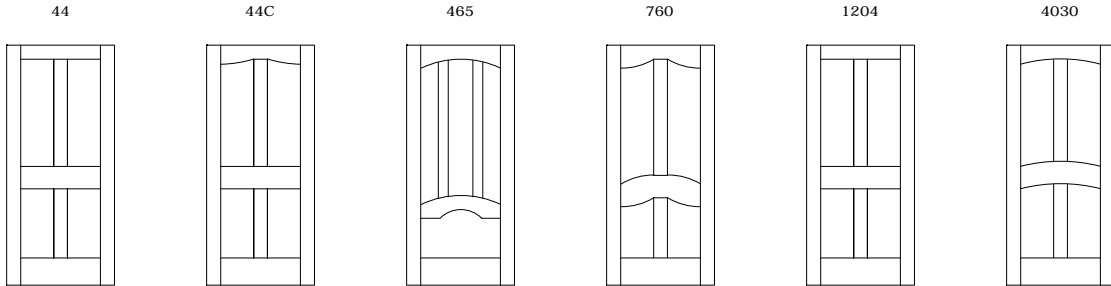

Elevation Notes: .

Scale: NTS

JELD-WEN reserves the right to change specifications without notice.

Elevation Notes: .

Scale: NTS

JELD-WEN reserves the right to change specifications without notice.

CUSTOM WOOD - INTERIOR DOORS  
4 PANEL ALL-PANEL FLAT TOP  
OVERVIEW