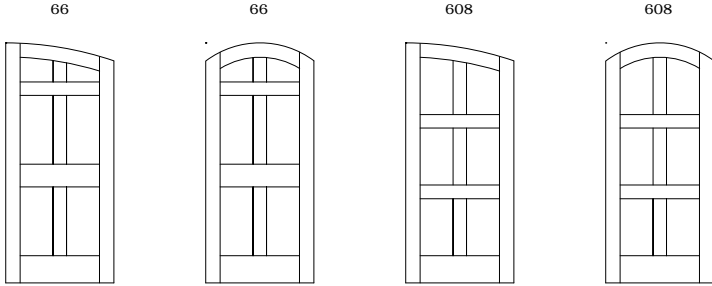

Elevation Notes: .
.

Scale: NTS

JELD-WEN reserves the right to change specifications without notice.