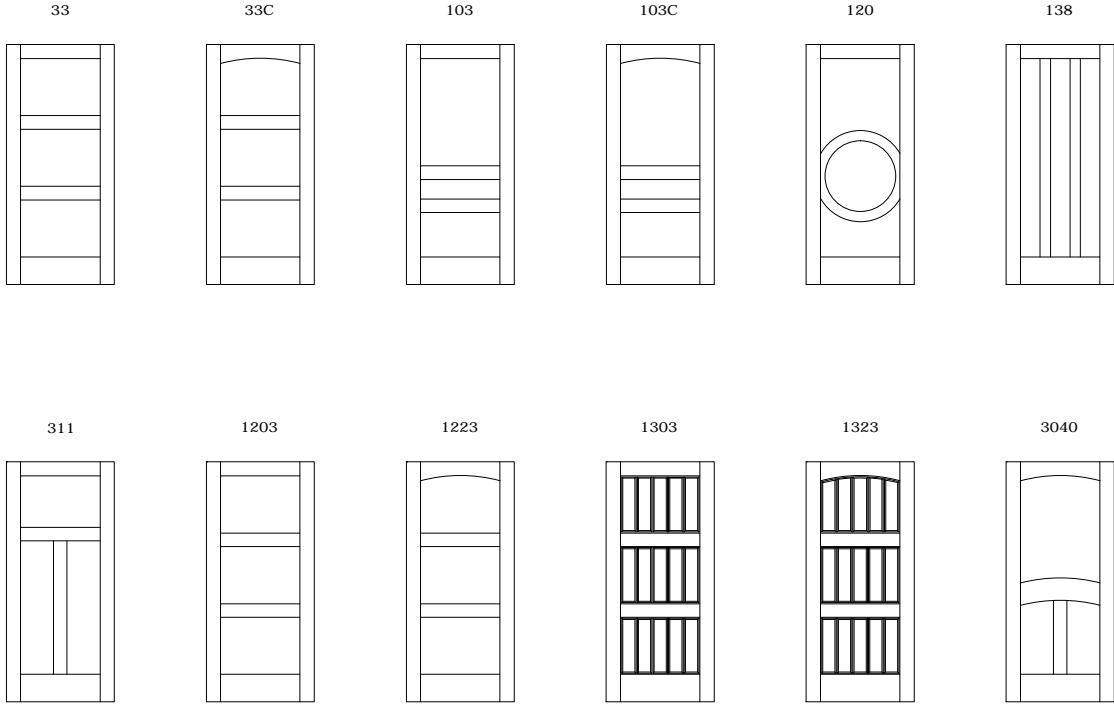

CUSTOM WOOD - INTERIOR DOORS
3 PANEL ALL-PANEL FLAT TOP
OVERVIEW

Elevation Notes: .
.

Scale: NTS

JELD-WEN reserves the right to change specifications without notice.