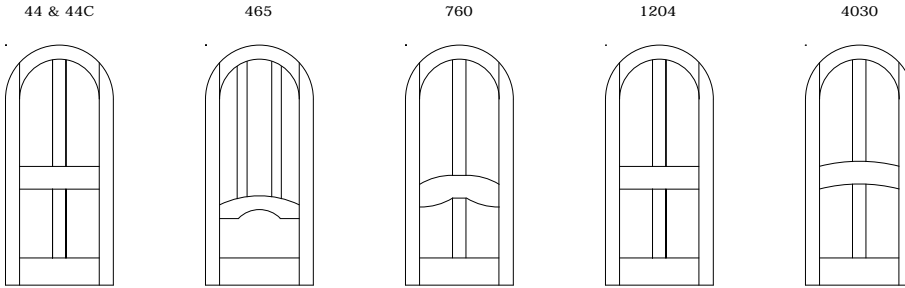

CUSTOM WOOD - INTERIOR DOORS  
3 PANEL ALL-PANEL RADIUS TOP  
OVERVIEW

Elevation Notes: .  
•

Scale: NTS

JELD-WEN reserves the right to change specifications without notice.

CUSTOM WOOD - INTERIOR DOORS  
3 PANEL ALL-PANEL HALF/FULL SEGMENT  
OVERVIEW

Elevation Notes: .

Scale: NTS

JELD-WEN reserves the right to change specifications without notice.

Elevation Notes: .

Scale: NTS

JELD-WEN reserves the right to change specifications without notice.

CUSTOM WOOD - INTERIOR DOORS  
4 PANEL ALL-PANEL FLAT TOP  
OVERVIEW

Elevation Notes: .  
•

Scale: NTS

JELD-WEN reserves the right to change specifications without notice.

CUSTOM WOOD - INTERIOR DOORS  
4 PANEL ALL-PANEL RADIUS TOP  
OVERVIEW

Elevation Notes: .  
.

Scale: NTS