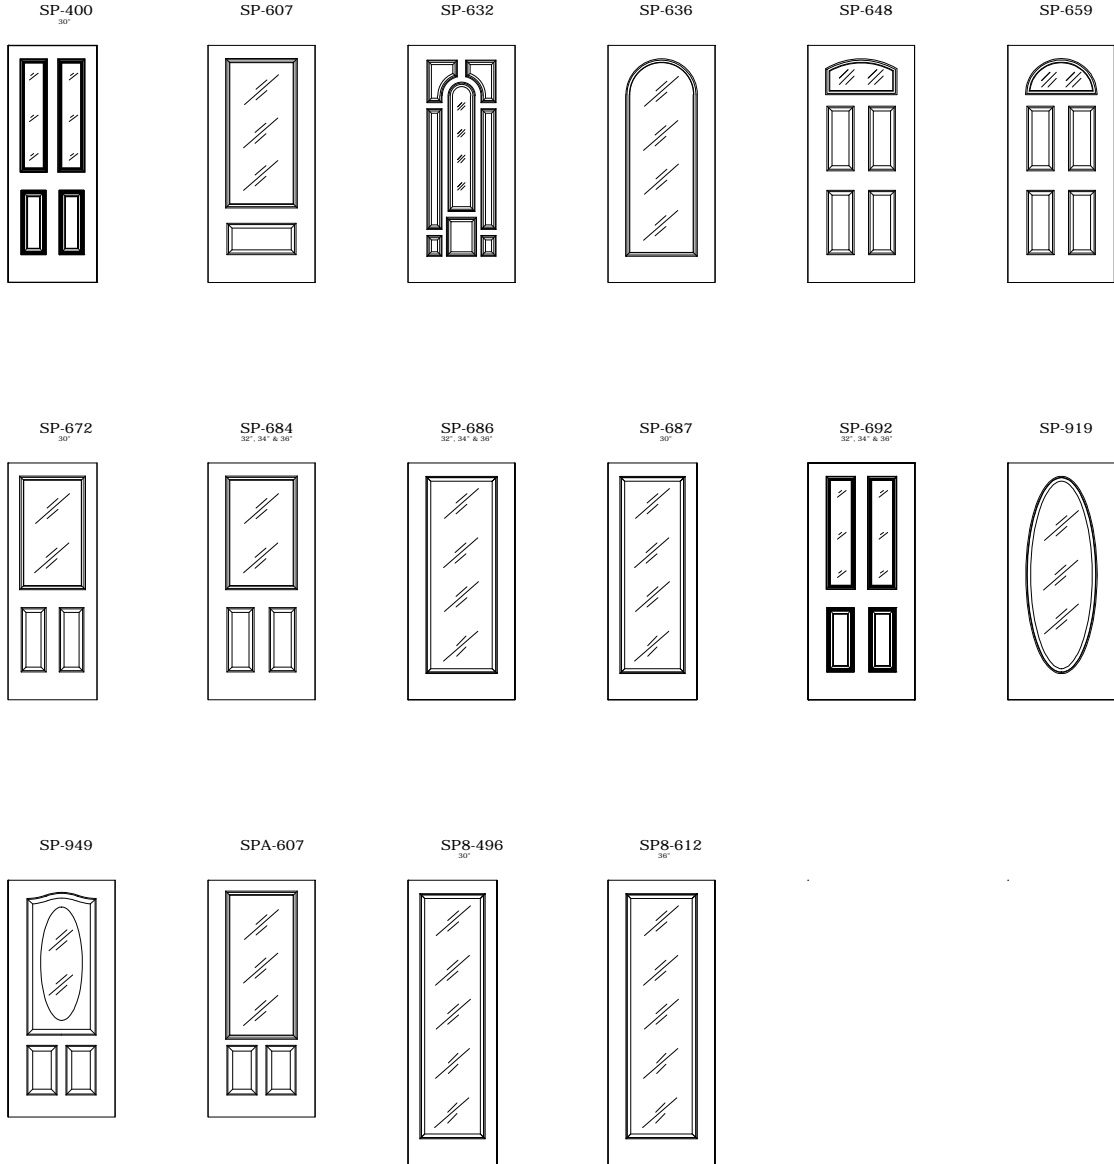

SP8-100

Elevation Notes:

Scale: NTS

JELD-WEN reserves the right to change specifications without notice.

SMOOTH-PRO EXTERIOR DOORS
GLASS DESIGN MODELS
OVERVIEW

Elevation Notes: .

Scale: NTS

JELD-WEN reserves the right to change specifications without notice.