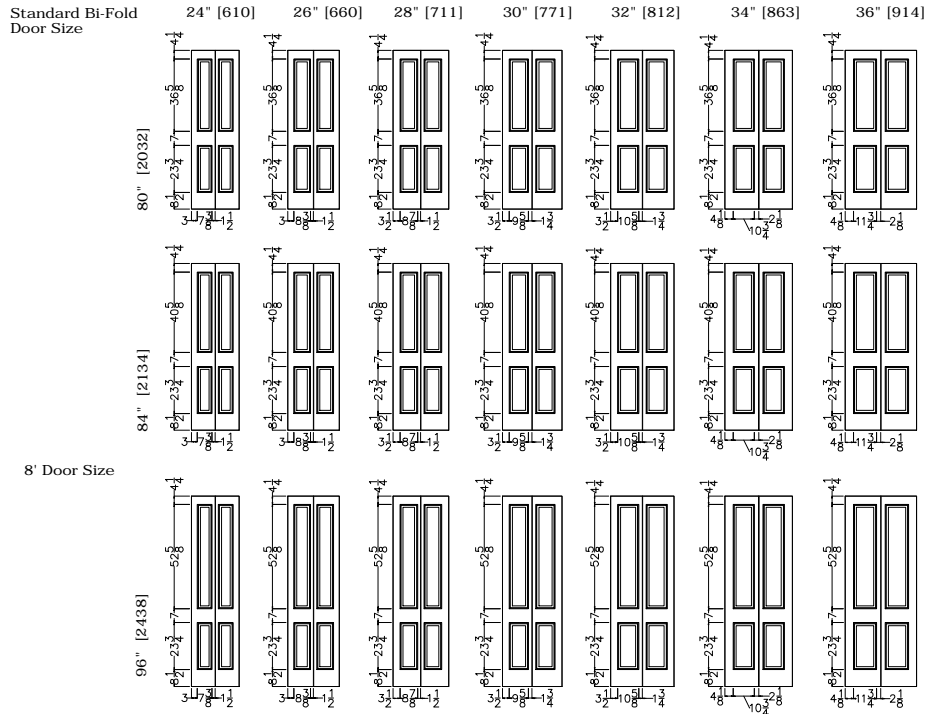

CUSTOM CARVED - INTERIOR DOORS

C4000 BI-FOLD OG & SQUARE STICKING

Elevation Notes: Door Size = Book Size Before Prefit
Values in brackets [ ] are in millimeters

Door Information: N/A
Fire Door Information

Scale: 1/8" = 1'-0"

JELD-WEN reserves the right to change specifications without notice.