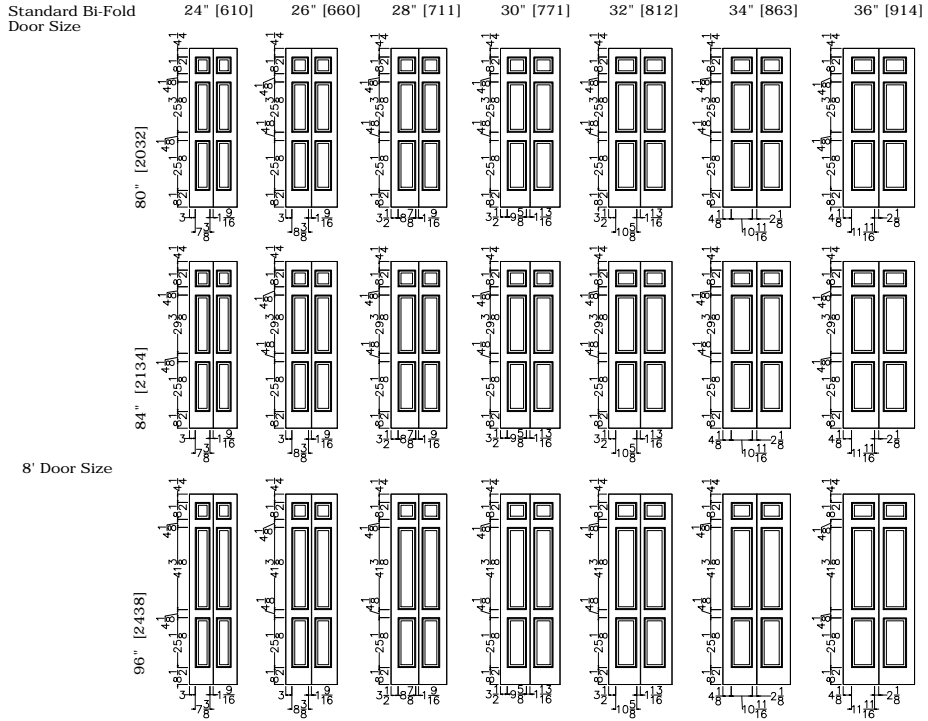

CUSTOM CARVED - INTERIOR DOORS

C6000 BI-FOLD OG & SQUARE STICKING

Elevation Notes: Door Size = Book Size Before Prefit
Values in brackets [ ] are in millimeters

Door Information: N/A
Fire Door Information

Scale: 1/8" = 1'-0"

JELD-WEN reserves the right to change specifications without notice.