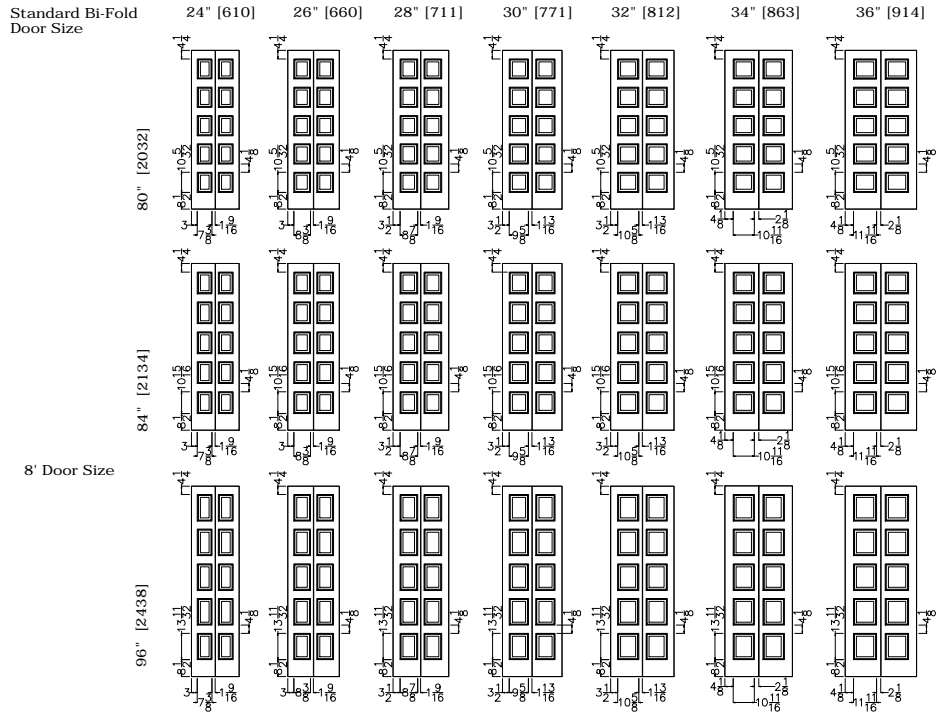

CUSTOM CARVED - INTERIOR DOORS

C5000 BI-FOLD OG & SQUARE STICKING

Elevation Notes: Door Size = Book Size Before Prefit
Values in brackets [ ] are in millimeters

Door Information: N/A
*Fire Door Information

Scale: 1/8" = 1'-0"

JELD-WEN reserves the right to change specifications without notice.