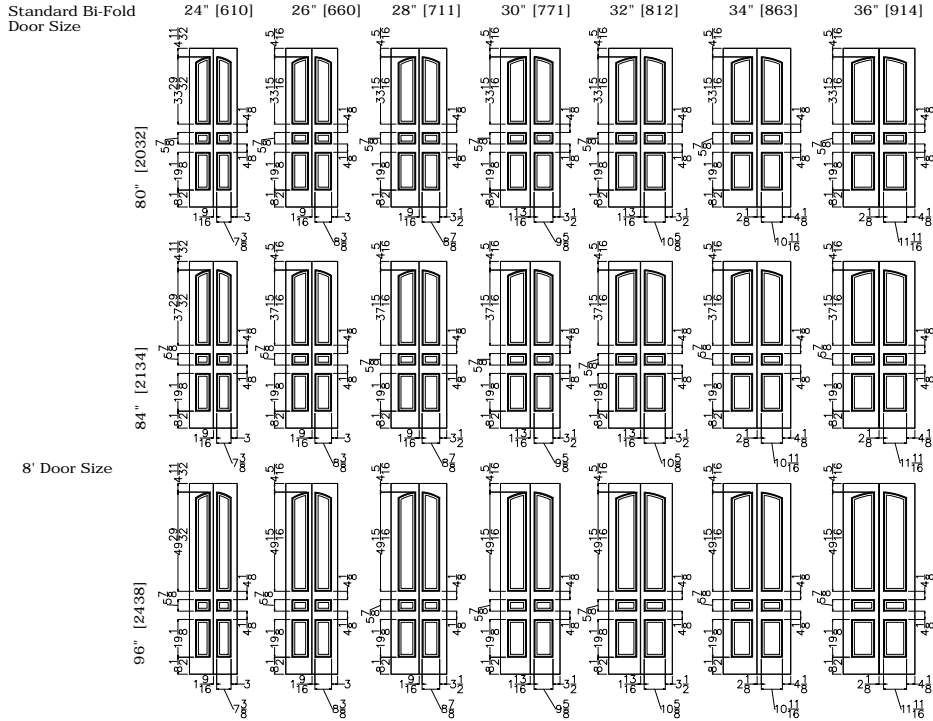

CUSTOM CARVED - INTERIOR DOORS

C6100 BI-FOLD OG & SQUARE STICKING

Elevation Notes: Door Size = Book Size Before Prefit
Values in brackets [ ] are in millimeters

Door Information: N/A
*Fire Door Information

Scale: 1/8" = 1'-0"

JELD-WEN reserves the right to change specifications without notice.