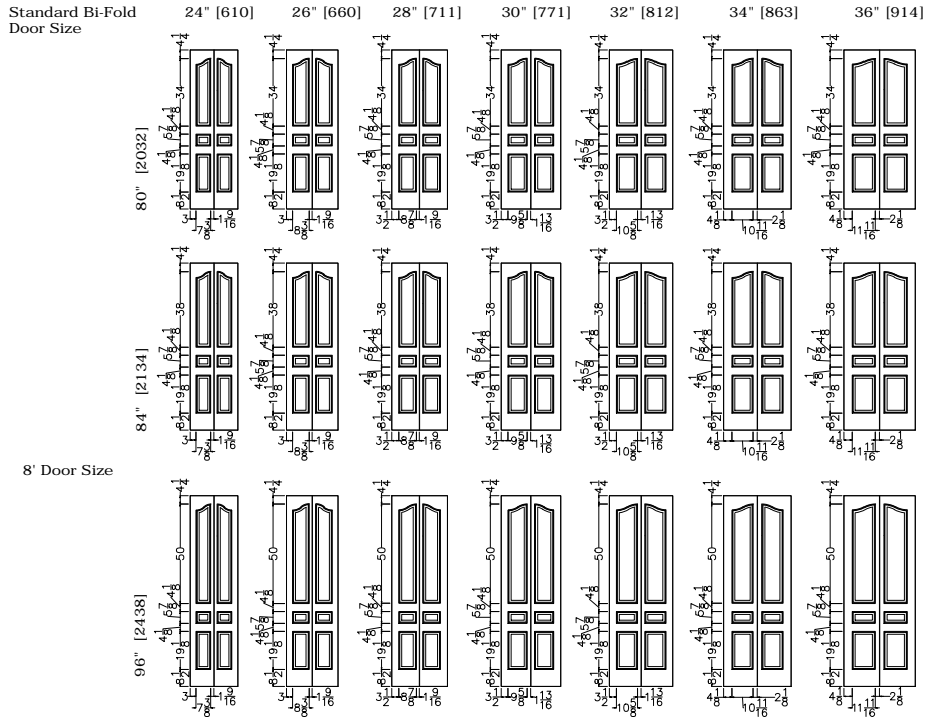

CUSTOM CARVED - INTERIOR DOORS

C6030 BI-FOLD OG & SQUARE STICKING

Elevation Notes: Door Size = Book Size Before Prefit
Values in brackets [ ] are in millimeters

Door Information: N/A
*Fire Door Information

Scale: 1/8" = 1'-0"

JELD-WEN reserves the right to change specifications without notice.