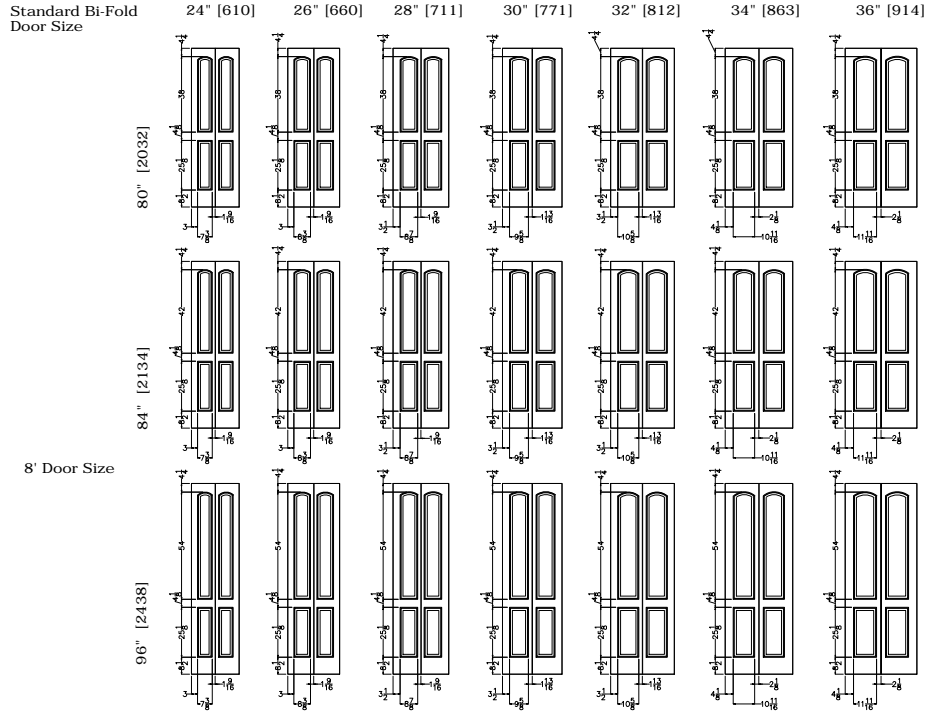

CUSTOM CARVED - INTERIOR DOORS
C4080 BI-FOLD
OG & SQUARE STICKING

Elevation Notes: Door Size = Book Size Before Prefit
Values in brackets [ ] are in millimeters

Door Information: N/A
*Fire Door Information

Scale: 1/8" = 1'-0"

JELD-WEN reserves the right to change specifications without notice.