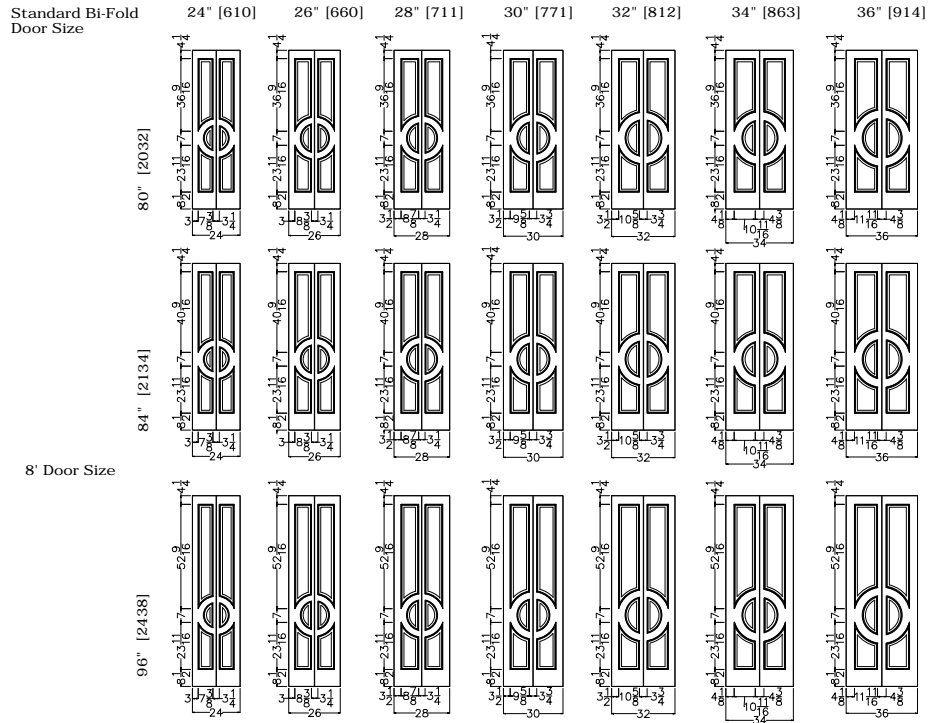

CUSTOM CARVED - INTERIOR DOORS

C5100 BI-FOLD OG & SQUARE STICKING

Elevation Notes: Door Size = Book Size Before Prefit
Values in brackets [ ] are in millimeters

Door Information: - Square sticking N/A in 28" or less. -
Fire Door Information - -

Scale: 1/8" = 1'-0"

JELD-WEN reserves the right to change specifications without notice.