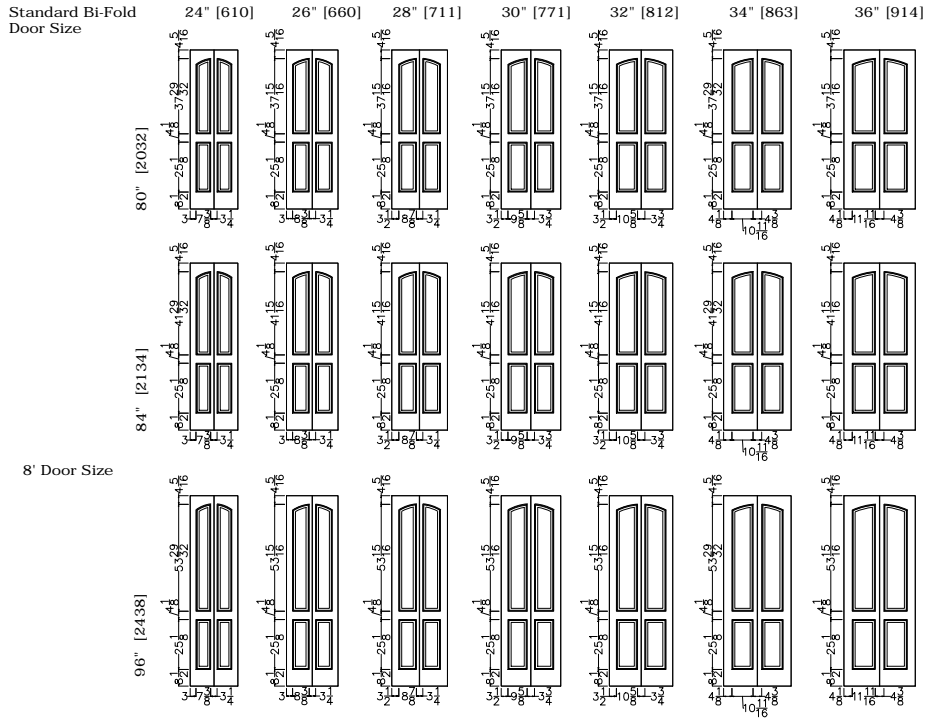

CUSTOM CARVED - INTERIOR DOORS

C4050 BI-FOLD OG & SQUARE STICKING

Elevation Notes: Door Size = Book Size Before Prefit
Values in brackets [ ] are in millimeters

Door Information: N/A
*Fire Door Information

Scale: 1/8" = 1'-0"

JELD-WEN reserves the right to change specifications without notice.