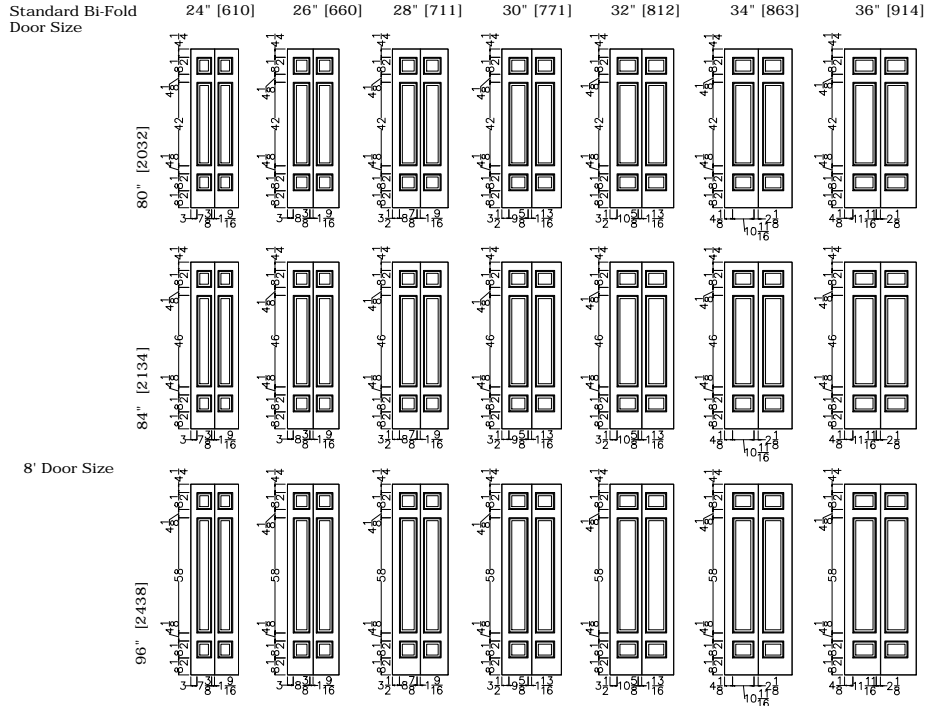

CUSTOM CARVED - INTERIOR DOORS

C3100 BI-FOLD OG & SQUARE STICKING

Elevation Notes: Door Size = Book Size Before Prefit
Values in brackets [ ] are in millimeters

Door Information: N/A
*Fire Door Information

Scale: 1/8" = 1'-0"

JELD-WEN reserves the right to change specifications without notice.