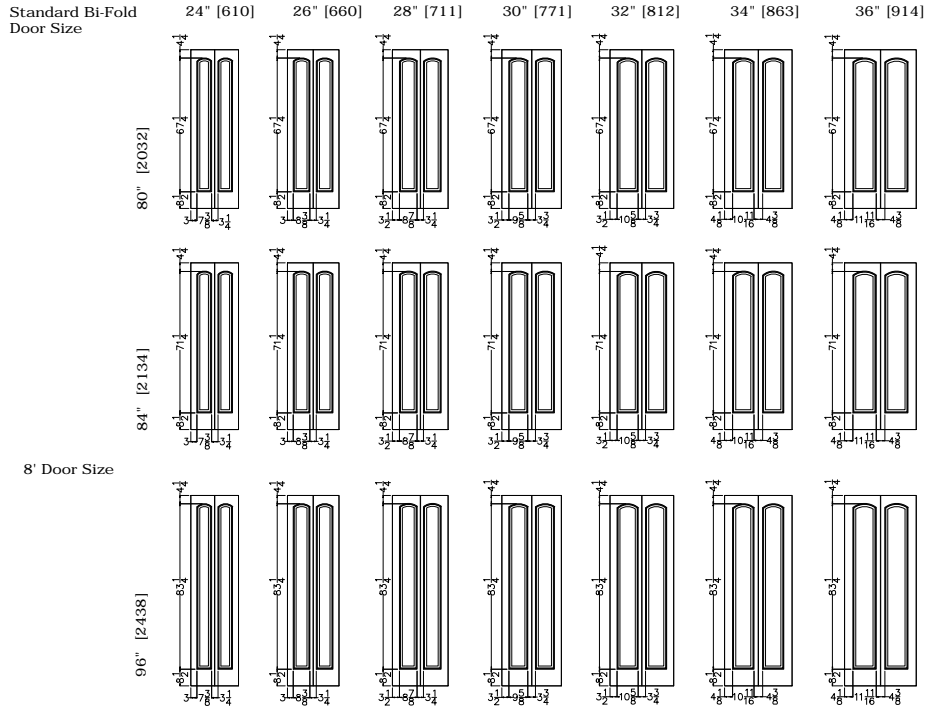

Elevation Notes: Door Size = Book Size Before Prefit
Values in brackets [ ] are in millimeters

Door Information: n/a
Fire Door Information

Scale: 1/8" = 1'-0"

JELD-WEN reserves the right to change specifications without notice.