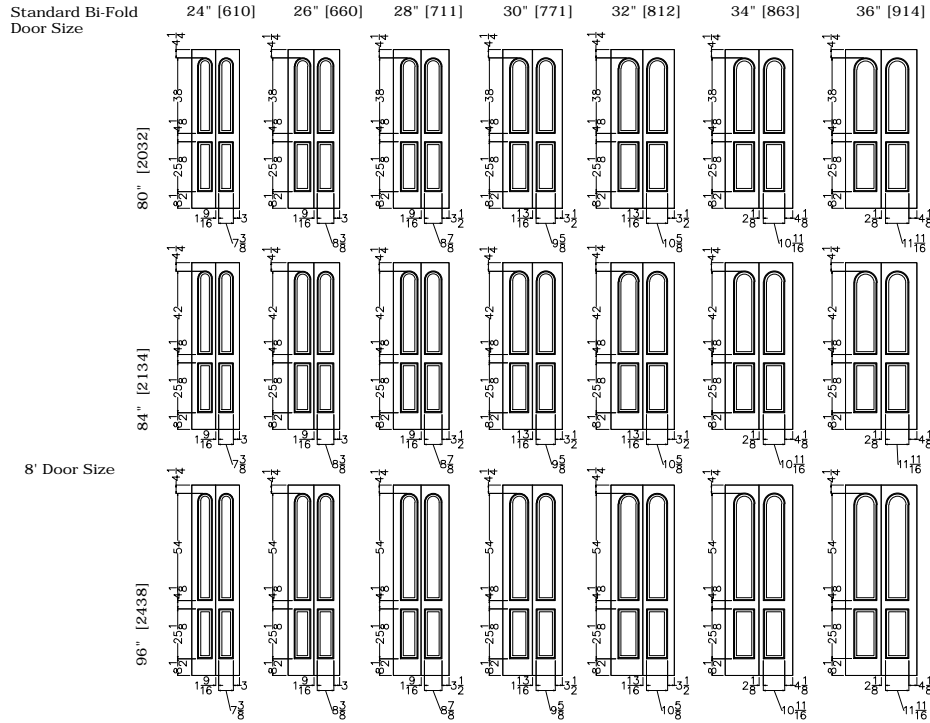

CUSTOM CARVED - INTERIOR DOORS

C4090 BI-FOLD OG & SQUARE STICKING

Elevation Notes: Door Size = Book Size Before Prefit
Values in brackets [ ] are in millimeters

Door Information: N/A
*Fire Door Information

Scale: 1/8" = 1'-0"

JELD-WEN reserves the right to change specifications without notice.