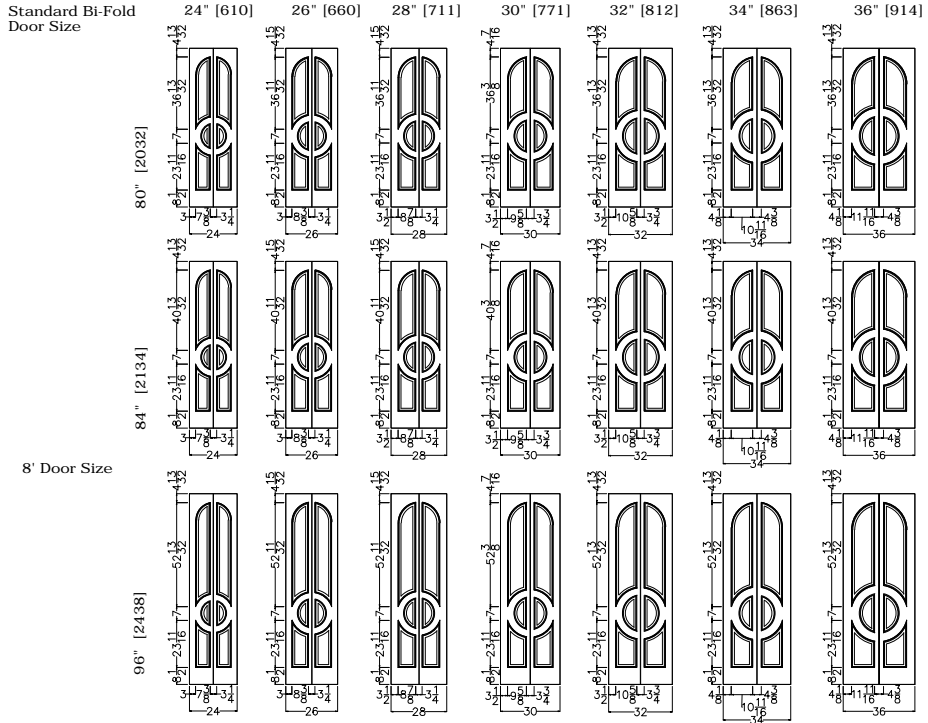

CUSTOM CARVED - INTERIOR DOORS

C5110 BI-FOLD OG & SQUARE STICKING

Elevation Notes: Door Size = Book Size Before Prefit
Values in brackets [ ] are in millimeters

Door Information: - Square sticking N/A in 28" or less. -
*Fire Door Information - -

Scale: 1/8" = 1'-0"

JELD-WEN reserves the right to change specifications without notice.