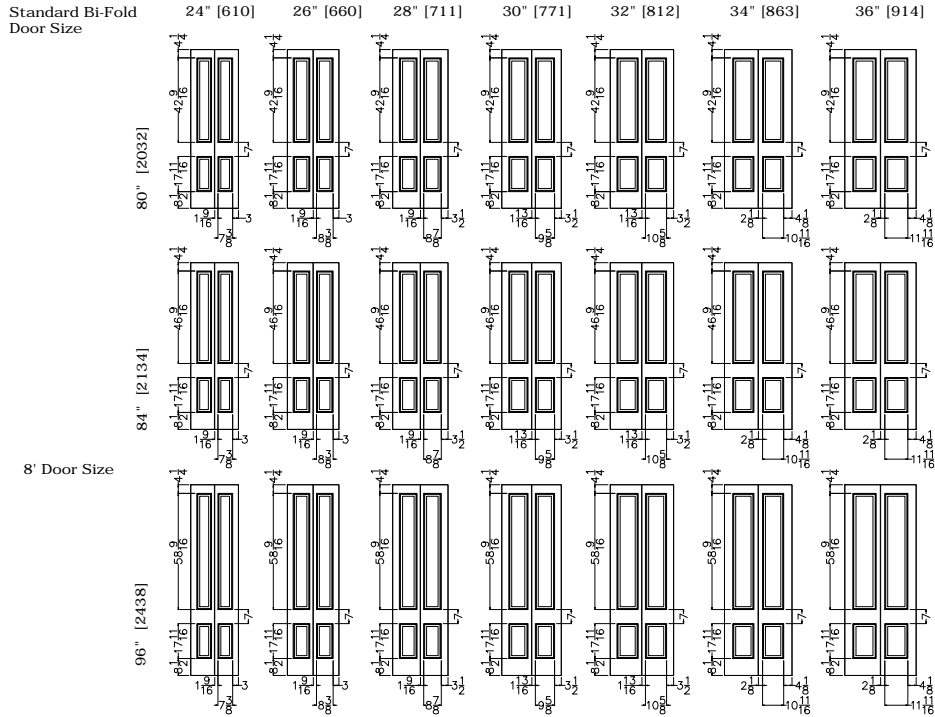

CUSTOM CARVED - INTERIOR DOORS

C4140 BI-FOLD OG & SQUARE STICKING

Elevation Notes: Door Size = Book Size Before Prefit
Values in brackets [ ] are in millimeters

Door Information: N/A
*Fire Door Information

Scale: 1/8" = 1'-0"

JELD-WEN reserves the right to change specifications without notice.