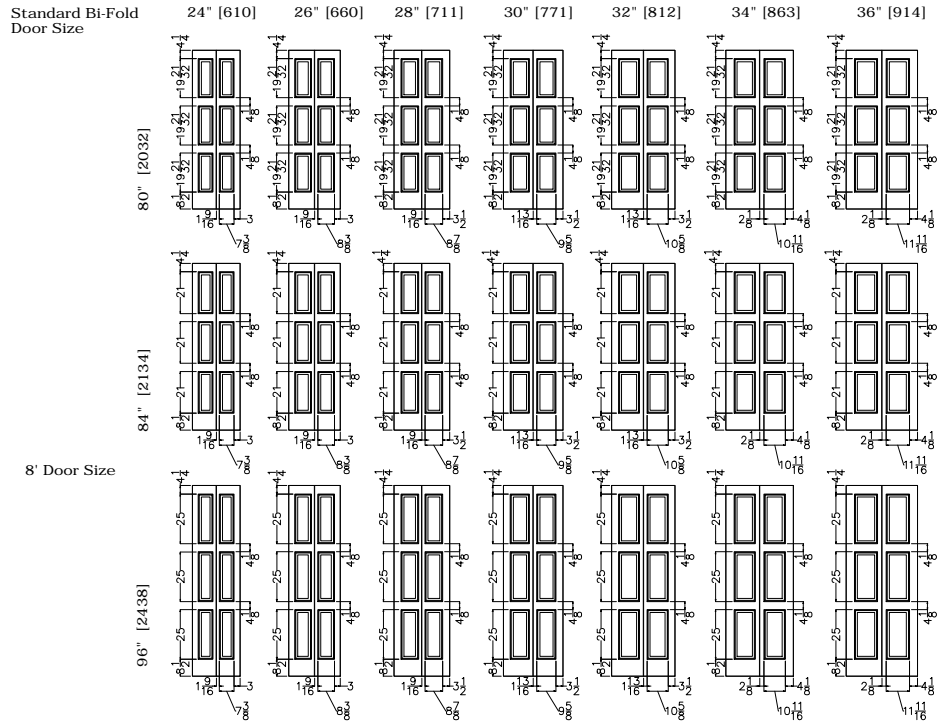

CUSTOM CARVED - INTERIOR DOORS

C6080 BI-FOLD OG & SQUARE STICKING

Elevation Notes: Door Size = Book Size Before Prefit
Values in brackets [ ] are in millimeters

Door Information: N/A
Fire Door Information

Scale: 1/8" = 1'-0"

JELD-WEN reserves the right to change specifications without notice.