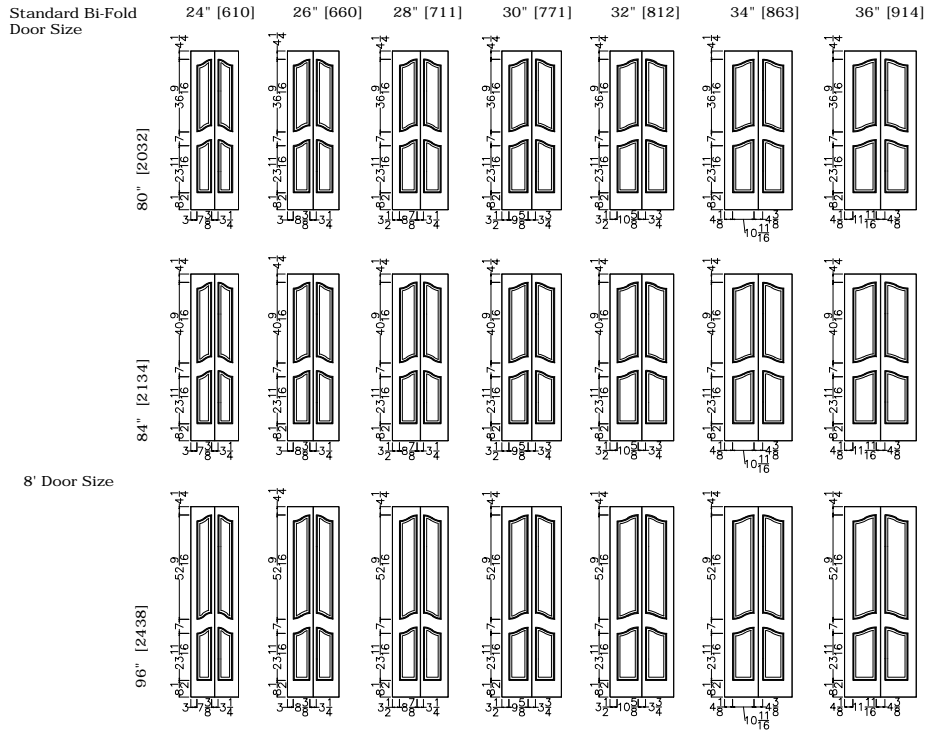

CUSTOM CARVED - INTERIOR DOORS

C4130 BI-FOLD OG & SQUARE STICKING

Elevation Notes: Door Size = Book Size Before Prefit
Values in brackets [ ] are in millimeters

Door Information: N/A
*Fire Door Information

Scale: 1/8" = 1'-0"

JELD-WEN reserves the right to change specifications without notice.