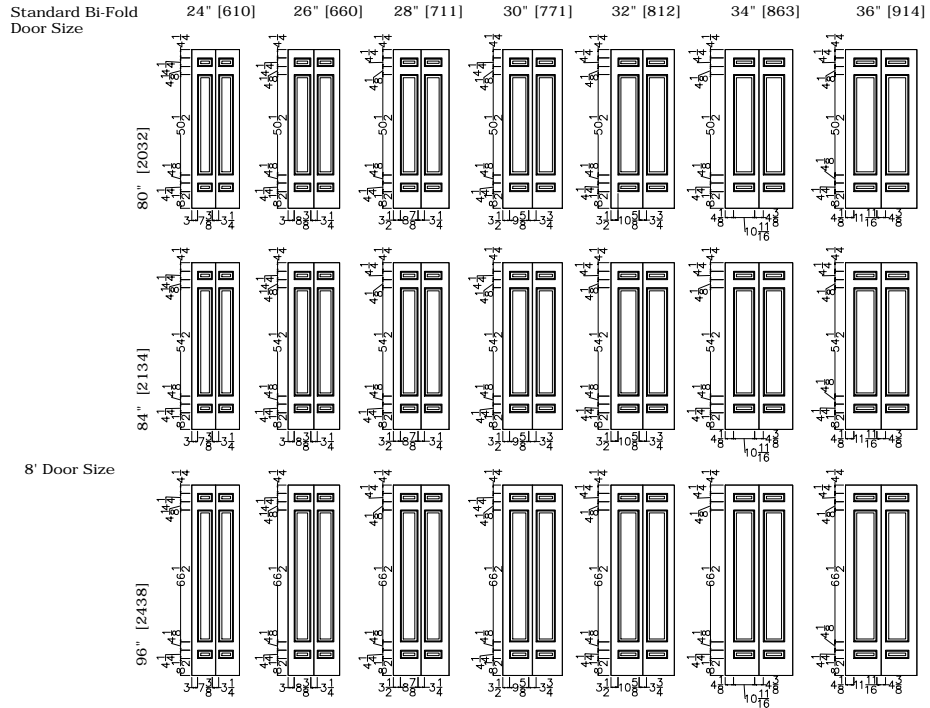

CUSTOM CARVED - INTERIOR DOORS

C3080 BI-FOLD OG & SQUARE STICKING

Elevation Notes: Door Size = Book Size Before Prefit
Values in brackets [ ] are in millimeters

Door Information: * Fire door N/A.
* Fire Door Information - Square sticking N/A.

Scale: 1/8" = 1'-0"

JELD-WEN reserves the right to change specifications without notice.