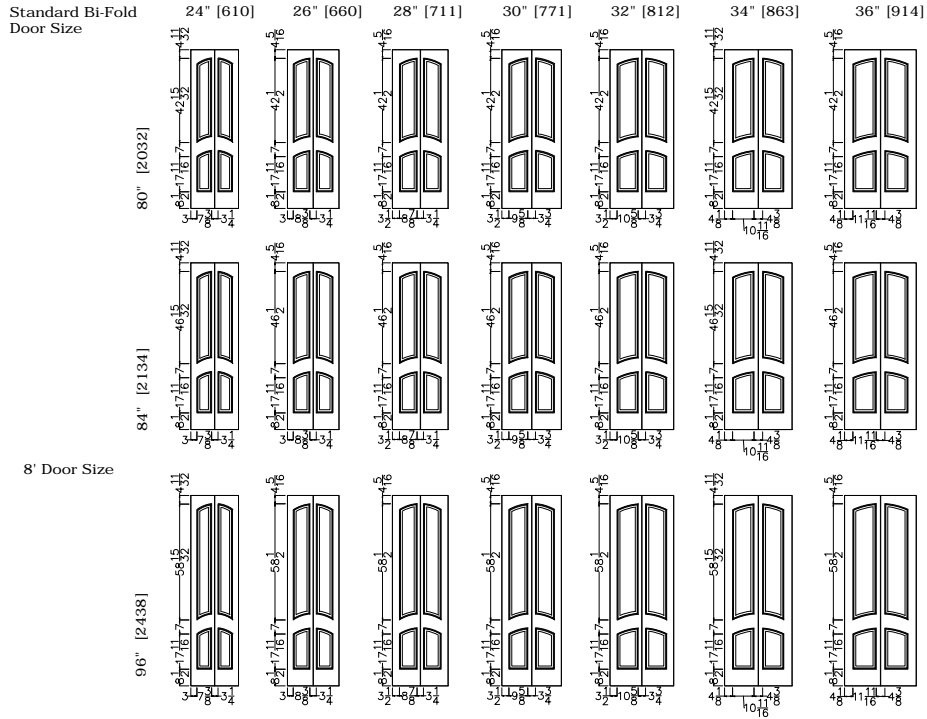

CUSTOM CARVED - INTERIOR DOORS

C4030 BI-FOLD OG & SQUARE STICKING

Elevation Notes: Door Size = Book Size Before Prefit
Values in brackets [ ] are in millimeters

Door Information: N/A
*Fire Door Information

Scale: 1/8" = 1'-0"

JELD-WEN reserves the right to change specifications without notice.