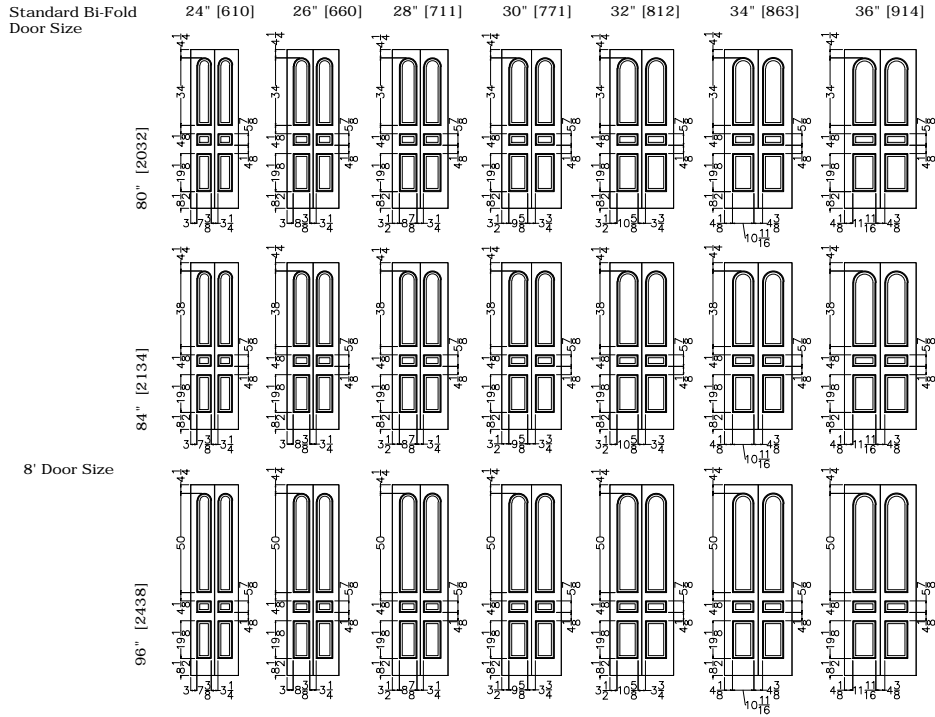

CUSTOM CARVED - INTERIOR DOORS

C3180 BI-FOLD OG & SQUARE STICKING

Elevation Notes: Door Size = Book Size Before Prefit
Values in brackets [ ] are in millimeters

Door Information: N/A
*Fire Door Information

Scale: 1/8" = 1'-0"

JELD-WEN reserves the right to change specifications without notice.