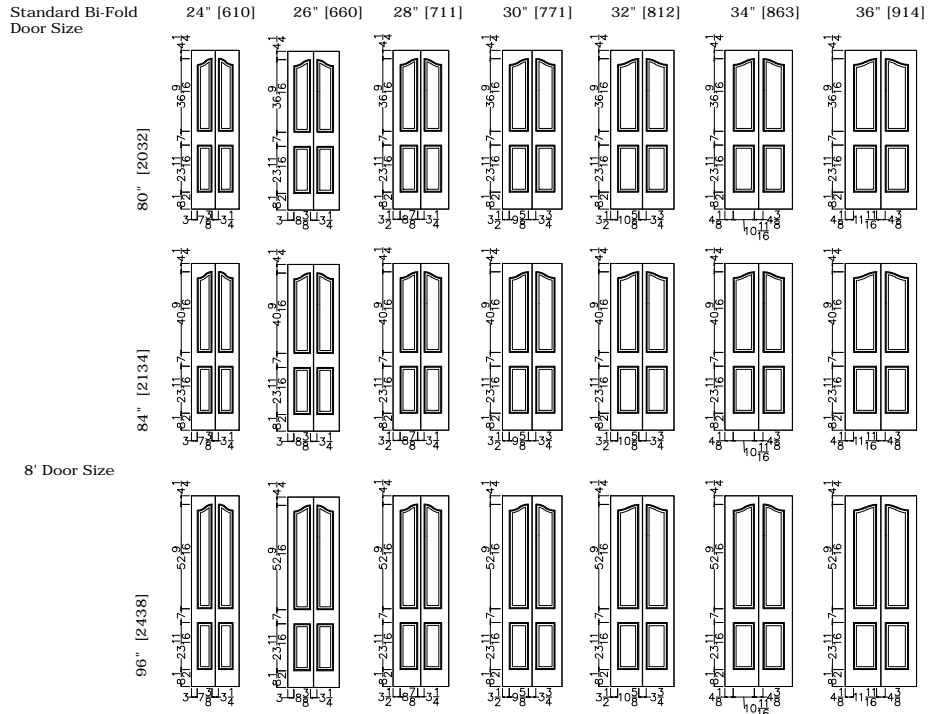

CUSTOM CARVED - INTERIOR DOORS

C4010 BI-FOLD OG & SQUARE STICKING

Elevation Notes: Door Size = Book Size Before Prefit
Values in brackets [ ] are in millimeters

Door Information: N/A
*Fire Door Information

Scale: 1/8" = 1'-0"

JELD-WEN reserves the right to change specifications without notice.