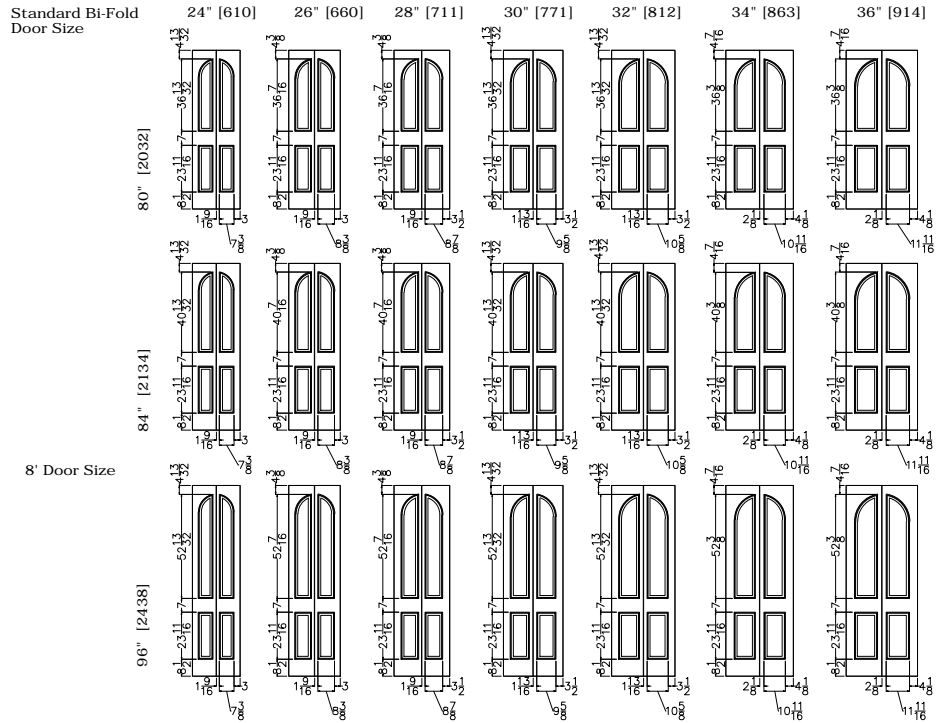

CUSTOM CARVED - INTERIOR DOORS

C4070 BI-FOLD OG & SQUARE STICKING

Elevation Notes: Door Size = Book Size Before Prefit
Values in brackets [ ] are in millimeters

Door Information: N/A
Fire Door Information

Scale: 1/8" = 1'-0"

JELD-WEN reserves the right to change specifications without notice.