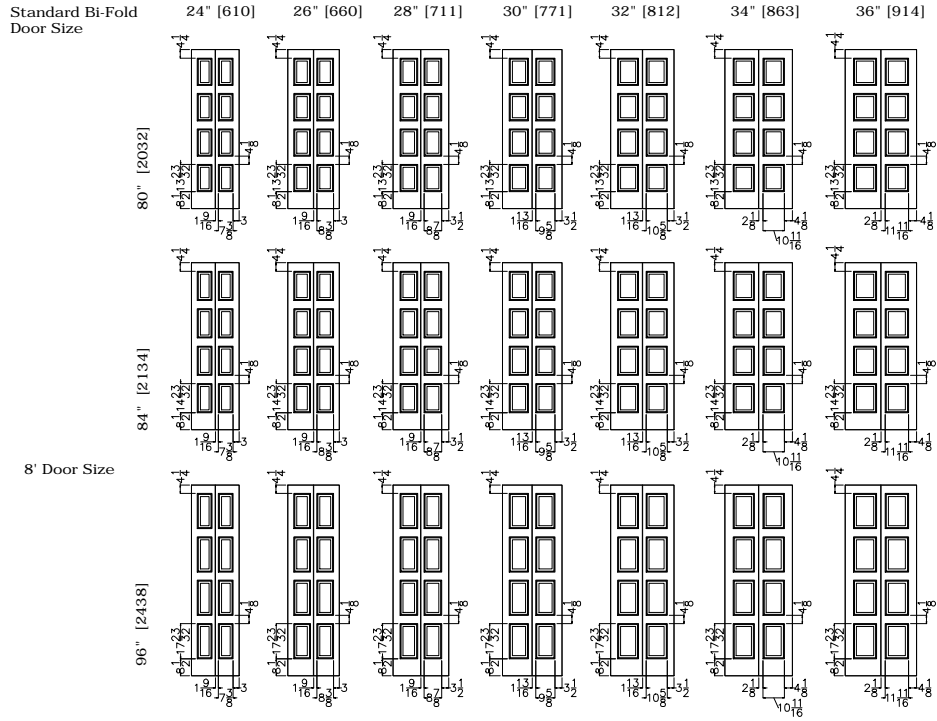

CUSTOM CARVED - INTERIOR DOORS

C4100 BI-FOLD OG & SQUARE STICKING

Elevation Notes: Door Size = Book Size Before Prefit
Values in brackets [ ] are in millimeters

Door Information: N/A
*Fire Door Information

Scale: 1/8" = 1'-0"

JELD-WEN reserves the right to change specifications without notice.