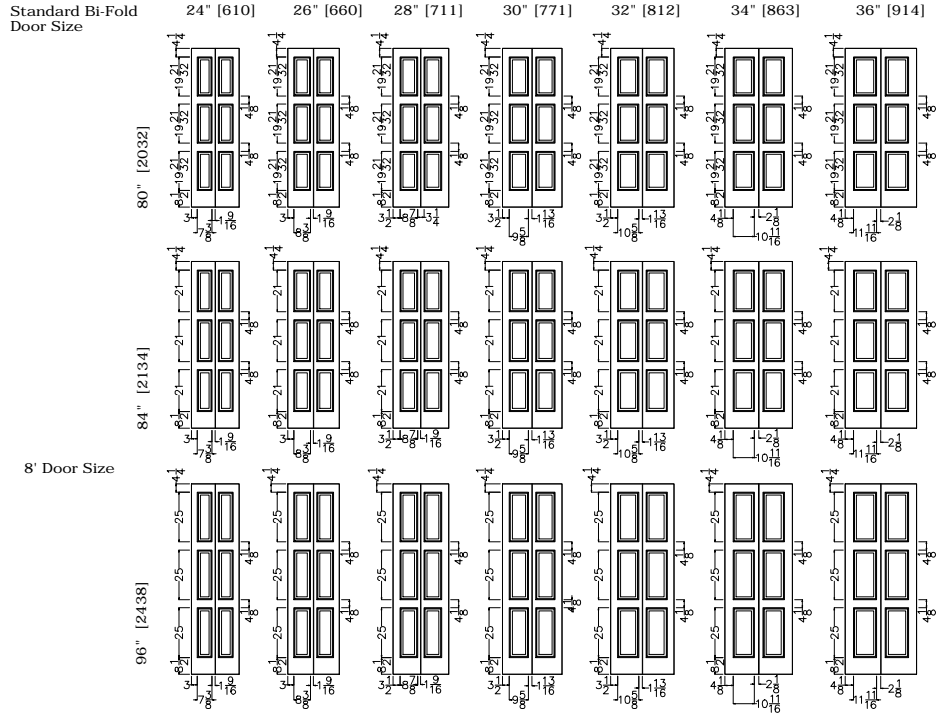

CUSTOM CARVED - INTERIOR DOORS

C3000 BI-FOLD OG & SQUARE STICKING

Elevation Notes: Door Size = Book Size Before Prefit
Values in brackets [ ] are in millimeters

Door Information: N/A
Fire Door Information

Scale: 1/8" = 1'-0"

JELD-WEN reserves the right to change specifications without notice.