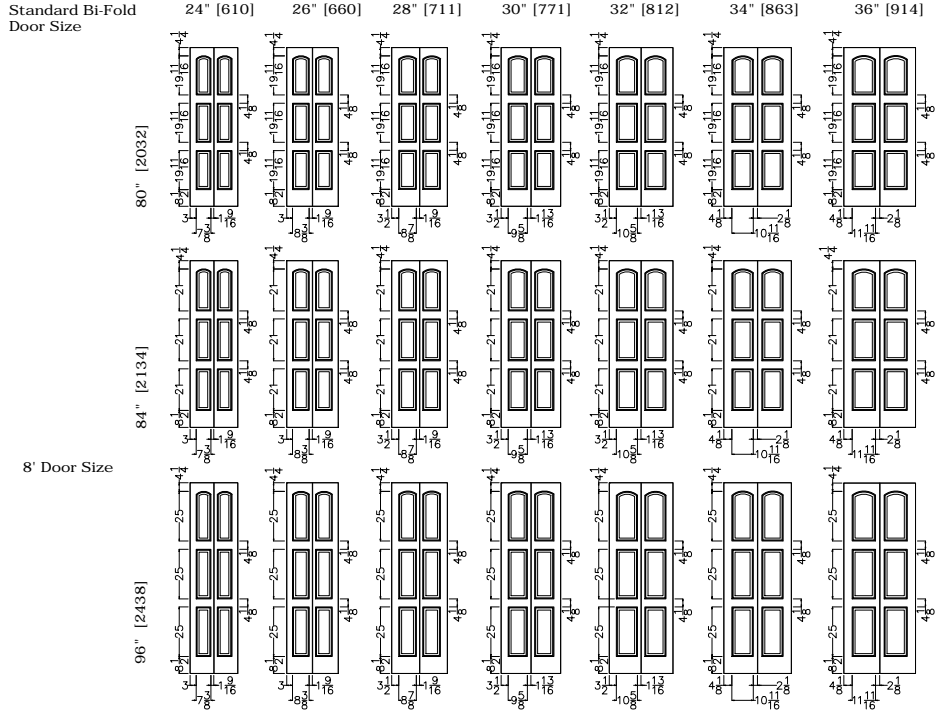

C3150 BI-FOLD OG & SQUARE STICKING

Elevation Notes: Door Size = Book Size Before Prefit
Values in brackets [ ] are in millimeters

Door Information: N/A
*Fire Door Information

Scale: 1/8" = 1'-0"

JELD-WEN reserves the right to change specifications without notice.